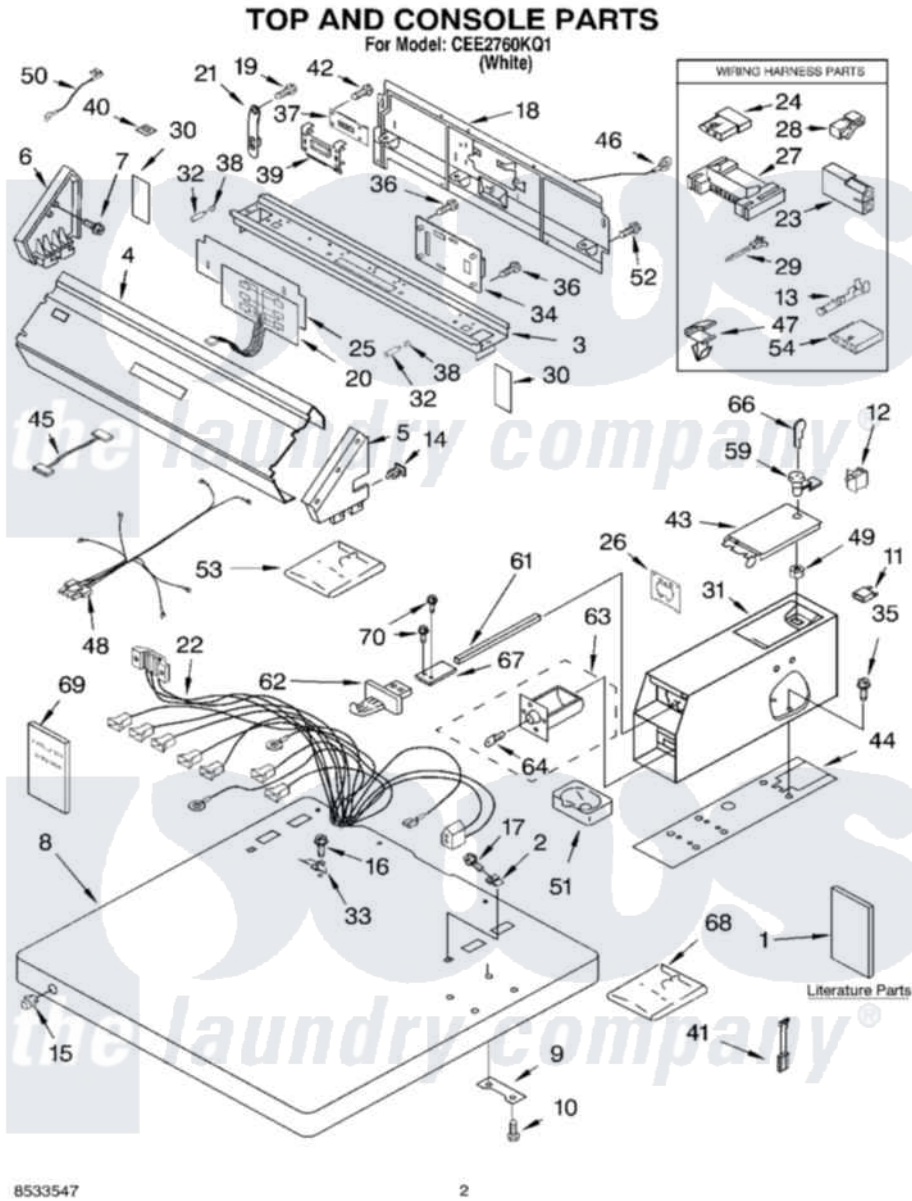

Whirlpool CEE2760KQ1 01 - TOP AND CONSOLE PARTS

Whirlpool [Commercial Whirlpool CEE2760KQ1 Dryer Parts](#) Parts Diagram 01 - TOP AND CONSOLE PARTS
Click on the part number to view part

Item	Original Part Number	Replaced By	Status	Part Description
1	LIT8527809		Not Available	Literature Parts (Instructions, Installation)
"	LIT8527854		Not Available	Literature Parts (Wiring Diagram)
"	LIT8527808		Not Available	Literature Parts (Tech Sheet)
"	LIT8533547		Not Available	Literature Parts (Service Parts List)
2	357213			Nut, Push-In
3	3978858			Bracket, Control
4	8527823			Panel, Control
5	8316516	W10096340		Cap, End
6	3949734	W10096320		Cap, End
7	97787	W10109200		Screw, Baffle Mounting
8	3954665			Top
9	3347825	3353813		Plate, Mounting
10	98445			Screw, 10-16 X 3/4
11	3402784			Switch, Service Diagnostic