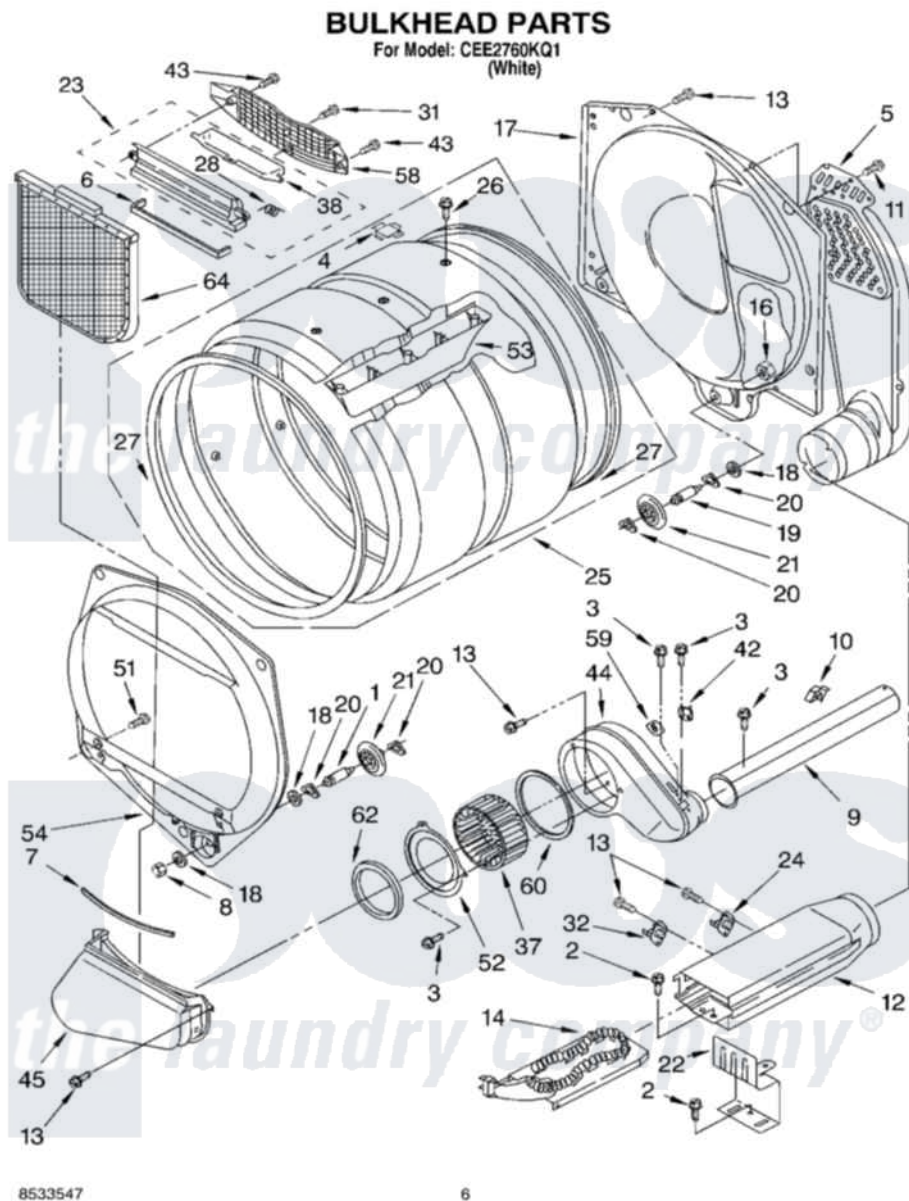

Whirlpool CEE2760KQ1 03 - BULKHEAD PARTS

Whirlpool [Commercial Whirlpool CEE2760KQ1 Dryer Parts](#) Parts Diagram 03 - BULKHEAD PARTS
Click on the part number to view part

Item	Original Part Number	Replaced By	Status	Part Description
1	3399508	W10359271		Shaft, Drum Roller Threads
2	90767			Screw, 8A X 3/8 HeX Washer Head Tapping
3	3390646	W10139210		Screw, 8-18 X 5/16
4	8066086			Plug, Drum Hole
5	697354	3387911		Duct-Air
6	697813			Seal, Outlet Housing
7	697814	697813		Seal, Outlet Housing
8	3359452			Nut, Lock
9	8318486	279936		Kit-Exhst
10	3388229			Retainer, Toe Panel
11	693995			Screw, Hex Head
12	3392537			Box, Heater
13	3390647	488729		Screw
14	3387748			Element, Heater
16	3387709			Nut, 3/8-16
17	3387809			Bulkhead, Rear

18	3387459	W10080960	Washer, Support
19	3399509	W10359272	Shaft, Roller Drum Threads
20	690997		Washer, Thrust
21	8536973	W10314173	Support
22	8066099		Bracket, Heater Box
23	3394985	8563755	Housing, Outlet Assembly
24	8318314	279973	Kit, Thermal Cut-Off
25	8318215	W10197999	Drum
26	97787	W10109200	Screw, Baffle Mounting
27	697694	280114	Seal
28	3394986		Spring, Lint Screen Door
31	487909	488729	Screw
32	3391914		Thermostat 295 F
37	697772		Wheel, Blower
38	3394984	8563758	Door, Lint Screen
42	3387138		Thermostat, Internal-Bias
43	3387230		Screw, 10-16 X 13/16
44	8541568	W10119255	Housing, Blower
45	8530036		Lint Duct Assembly
51	3357011	308685	Side Trim)
52	697771	279780	Cover
53	697693	W10113136	Baffle, Drum
54	697557		Bulkhead, Front
58	8299979		Grill, Outlet Screen Door
59	3392519		Thermal Limiter
60	697770		Seal, Cover Plate Blower Housing
62	697769	8566209	Seal, Transition Duct
64	3390721	W10120998	Screen
"	N/A	Not Available	ACCESSORY PARTS
"	4392067		Kit, Dryer Repair
"	8522199		Accessory Parts
"	72017		Paint, Touch-Up
"	350930		Paint, Pressurized Spray B
"	350938		Paint, Pressurized Spray B
"		Not Available	