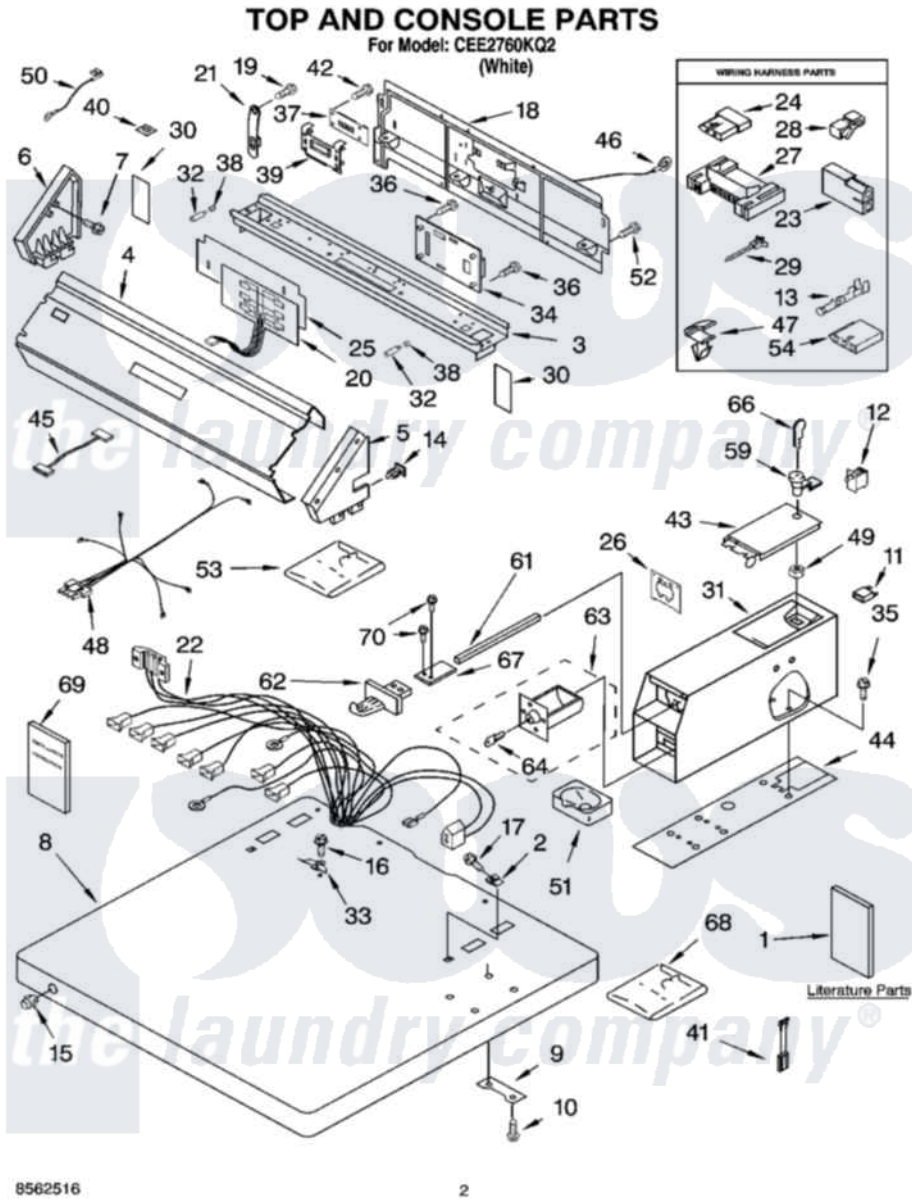

# Whirlpool CEE2760KQ2 01 - TOP AND CONSOLE PARTS

Whirlpool [Commercial Whirlpool CEE2760KQ2 Dryer Parts](#) Parts Diagram 01 - TOP AND CONSOLE PARTS  
Click on the part number to view part

Item	Original Part Number	Replaced By	Status	Part Description
1	LIT8527809		Not Available	Literature Parts (Instructions, Installation)
"	LIT8527854		Not Available	Literature Parts (Wiring Diagram)
"	LIT8527808		Not Available	Literature Parts (Tech Sheet)
"	LIT8562516		Not Available	Literature Parts (Service Parts List)
2	<a href="#">357213</a>			Nut, Push-In
3	<a href="#">3978858</a>			Bracket, Control
4	<a href="#">8527823</a>			Panel, Control
5	8316516	<a href="#">W10096340</a>		Cap, End
6	<a href="#">3949734</a>	<a href="#">W10096320</a>		Cap, End
7	97787	<a href="#">W10109200</a>		Screw, Baffle Mounting
8	<a href="#">3954665</a>			Top
9	3347825	<a href="#">3353813</a>		Plate, Mounting
10	<a href="#">98445</a>			Screw, 10-16 X 3/4
11	<a href="#">3402784</a>			Switch, Service Diagnostic