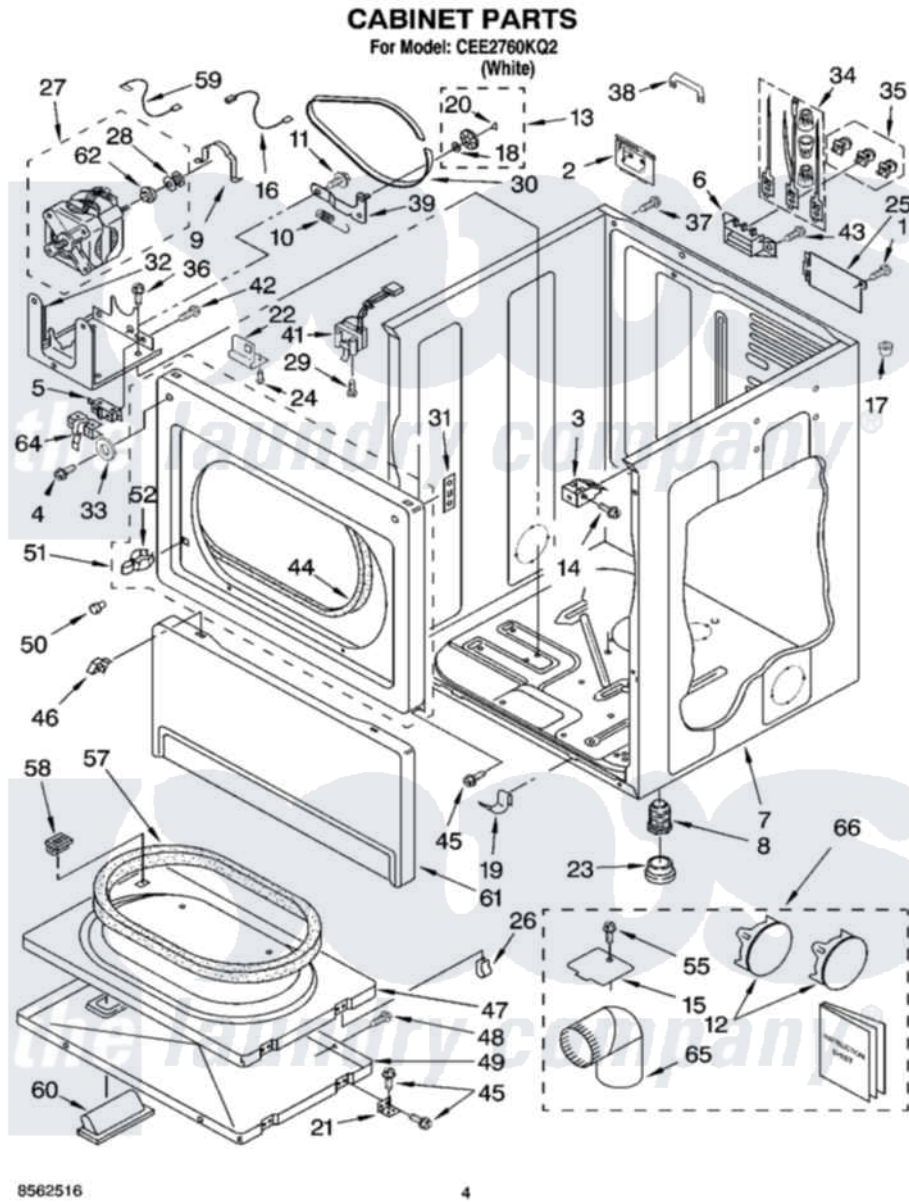

Whirlpool CEE2760KQ2 02 - CABINET PARTS

Whirlpool [Commercial Whirlpool CEE2760KQ2 Dryer Parts](#) Parts Diagram 02 - CABINET PARTS
Click on the part number to view part

Item	Original Part Number	Replaced By	Status	Part Description
1	304231			Screw, 8-18 X 1/2
2	8528315			Adapter, Terminal Block
3	3391846			Clip, Front Panel
4	3393258	3373329D		Screw
5	3394881	279782		Switch-Lid
6	3397659			Block, Terminal
7	8310656			Cabinet
8	3392100	49621		Feet-Leveling
"	279810			Foot-Optional
9	660658			Clamp, Motor Mounting 343481 685441
10	3387374			Spring, Idler
11	3389420			Retainer-Idler 1/4-20 X 1/16
12	697750	W10470674		Dryer Exhaust Kit
13	3388672	279640		Pulley-ldr
14	3391915	681615		Screw
15	3394331			Plate Cover