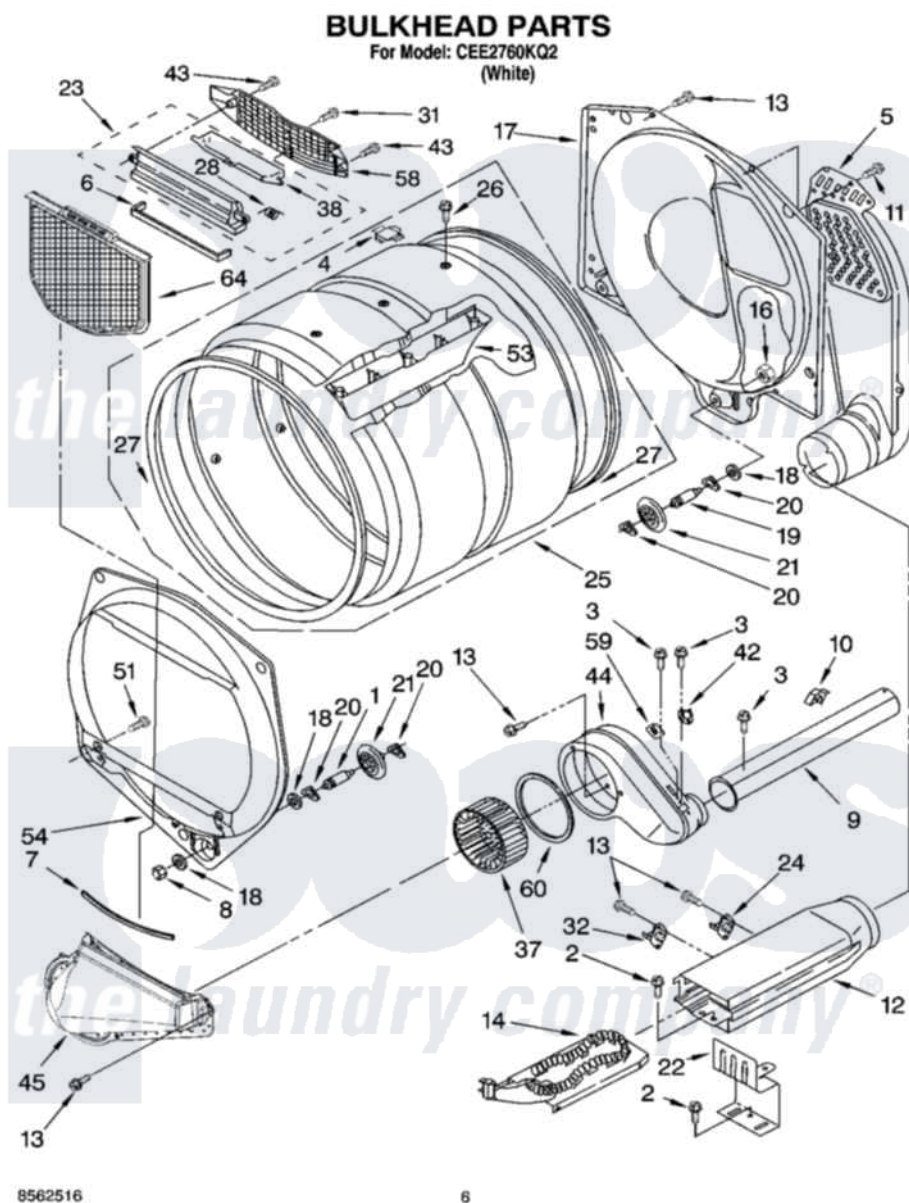

Whirlpool CEE2760KQ2 03 - BULKHEAD PARTS AND OPTIONAL PARTS (NOT INCLUDED)

Whirlpool [Commercial Whirlpool CEE2760KQ2 Dryer Parts](#) Parts Diagram 03 - BULKHEAD PARTS AND OPTIONAL PARTS (NOT INCLUDED)

[Click on the part number to view part](#)

Item	Original Part Number	Replaced By	Status	Part Description
1	3399508	W10359271		Shaft, Drum Roller Threads
2	90767			Screw, 8A X 3/8 HeX Washer Head Tapping
3	3390646	W10139210		Screw, 8-18 X 5/16
4	8066086			Plug, Drum Hole
5	697354	3387911		Duct-Air
6	697813			Seal, Outlet Housing
7	697814	697813		Seal, Outlet Housing
8	3359452			Nut, Lock
9	8318486	279936		Kit-Exhst
10	3388229			Retainer, Toe Panel
11	693995			Screw, Hex Head
12	3392537			Box, Heater
13	3390647	488729		Screw
14	3387748			Element, Heater

16	3387709		Nut, 3/8-16
17	3387809		Bulkhead, Rear
18	3387459	W10080960	Washer, Support
19	3399509	W10359272	Shaft, Roller Drum Threads
20	690997		Washer, Thrust
21	8536973	W10314173	Support
22	8066099		Bracket, Heater Box
23	3394985	8563755	Housing, Outlet Assembly
24	8318314	279973	Kit, Thermal Cut-Off
25	8318215	W10197999	Drum
26	97787	W10109200	Screw, Baffle Mounting
27	697694	280114	Seal
28	3394986		Spring, Lint Screen Door
31	487909	488729	Screw
32	3391914		Thermostat 295 F
37	697772		Wheel, Blower
38	3394984	8563758	Door, Lint Screen
42	3387138		Thermostat, Internal-Bias
43	3387230		Screw, 10-16 X 13/16
44	8544362	W10119255	Housing, Blower
45	8066168	W10128606	Duct-Lint
51	3357011	308685	Side Trim)
53	697693	W10113136	Baffle, Drum
54	697557		Bulkhead, Front
58	8299979		Grill, Outlet Screen Door
59	3392519		Thermal Limiter
60	697770		Seal, Cover Plate Blower Housing
64	8066170	W10120998	Screen
"	N/A	Not Available	ACCESSORY PARTS
"	4392067		Kit, Dryer Repair
"	8522199		Accessory Parts
"	72017		Paint, Touch-Up
"	350930		Paint, Pressurized Spray B
"	350938		Paint, Pressurized Spray B
"		Not Available	