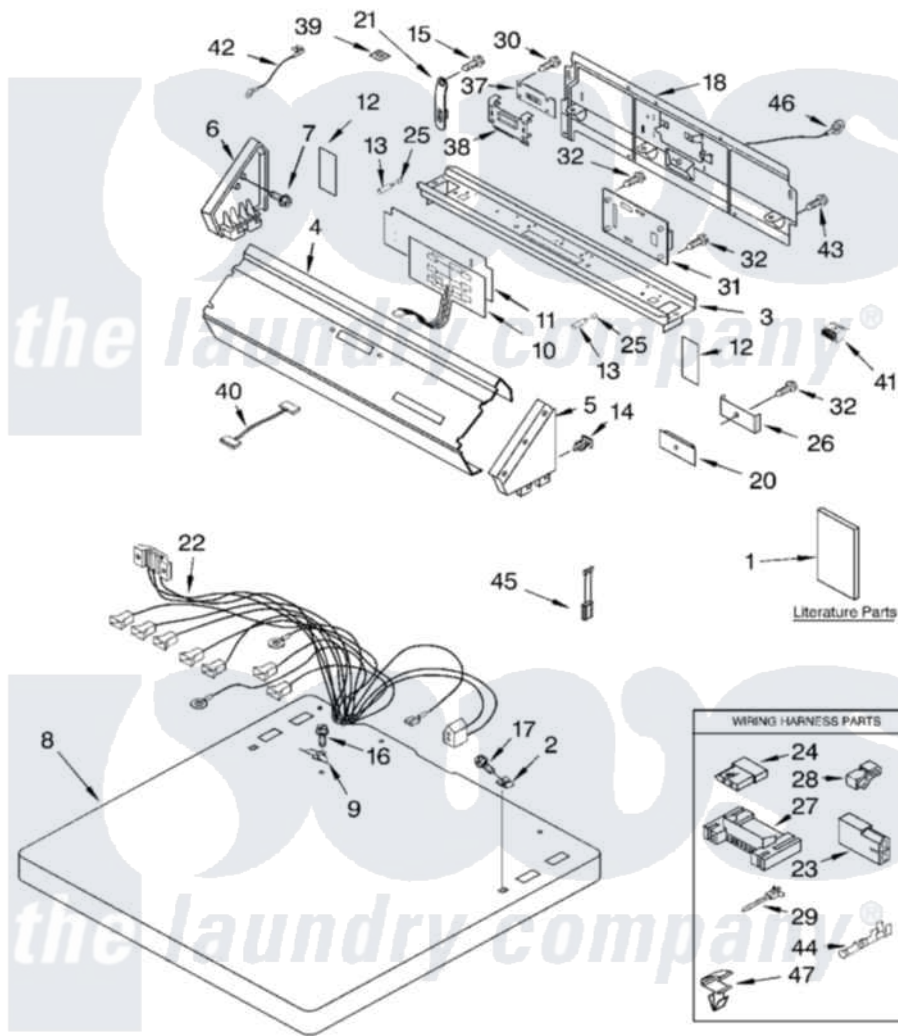

# Whirlpool CEE2790KQ0 02 - TOP AND CONSOLE, LITERATURE

## TOP AND CONSOLE PARTS

For Model: CEE2790KQ0  
(Designer White)

8527805

2

Whirlpool Commercial Whirlpool CEE2790KQ0 Dryer Parts Parts Diagram 02 - TOP AND CONSOLE, LITERATURE  
Click on the part number to view part

12	<a href="#">3950775</a>		Backer Plate, Side
13	3950774	<a href="#">3950773</a>	Backer Plate
14	<a href="#">689559</a>		Nut, Push-In
15	3390647	<a href="#">488729</a>	Screw
16	3393918	<a href="#">355214</a>	Screw And Washer
17	<a href="#">8281182</a>		Screw, 8-18 X 1 1/4
18	8317305	<a href="#">285909</a>	Panel-Rear
20	<a href="#">3955405</a>		Plug, Panel
21	8318255	<a href="#">8568314</a>	Strap, Console
22	<a href="#">8283175</a>		Harness, Main
23	<a href="#">717252</a>		Receptacle, Terminal
24	<a href="#">717253</a>		Receptacle
25	<a href="#">3951768</a>		Cap, Mounting Stud
26	<a href="#">3955406</a>		Plug, Retainer
27	<a href="#">3395683</a>		Receptacle, Multi-Terminal
28	357572	<a href="#">W10113937</a>	Clip, Grounding
29	<a href="#">3391018</a>		Tie Cable
30	<a href="#">90767</a>		Screw, 8A X 3/8 HeX Washer Head Tapping
31	<a href="#">3407165</a>		Control Board
32	<a href="#">3393909</a>		Screw, 8-32 X 7/8
37	<a href="#">3407166</a>		Board, Display
38	<a href="#">3406980</a>		Lens, Display
39	<a href="#">3363338</a>		Clip
40	<a href="#">3955147</a>		Harness Wire
41	<a href="#">3955146</a>		Harness Jumper
42	<a href="#">3401706</a>		Wire, Ground
43	90864	<a href="#">3351614</a>	Screw, Gearcase Cover Mounting
44	<a href="#">94614</a>		Terminal
45	<a href="#">3406197</a>		A.c. Inline Filter
46	3398893	<a href="#">3395559</a>	Wire
47	<a href="#">3394427</a>		Clip-Harness