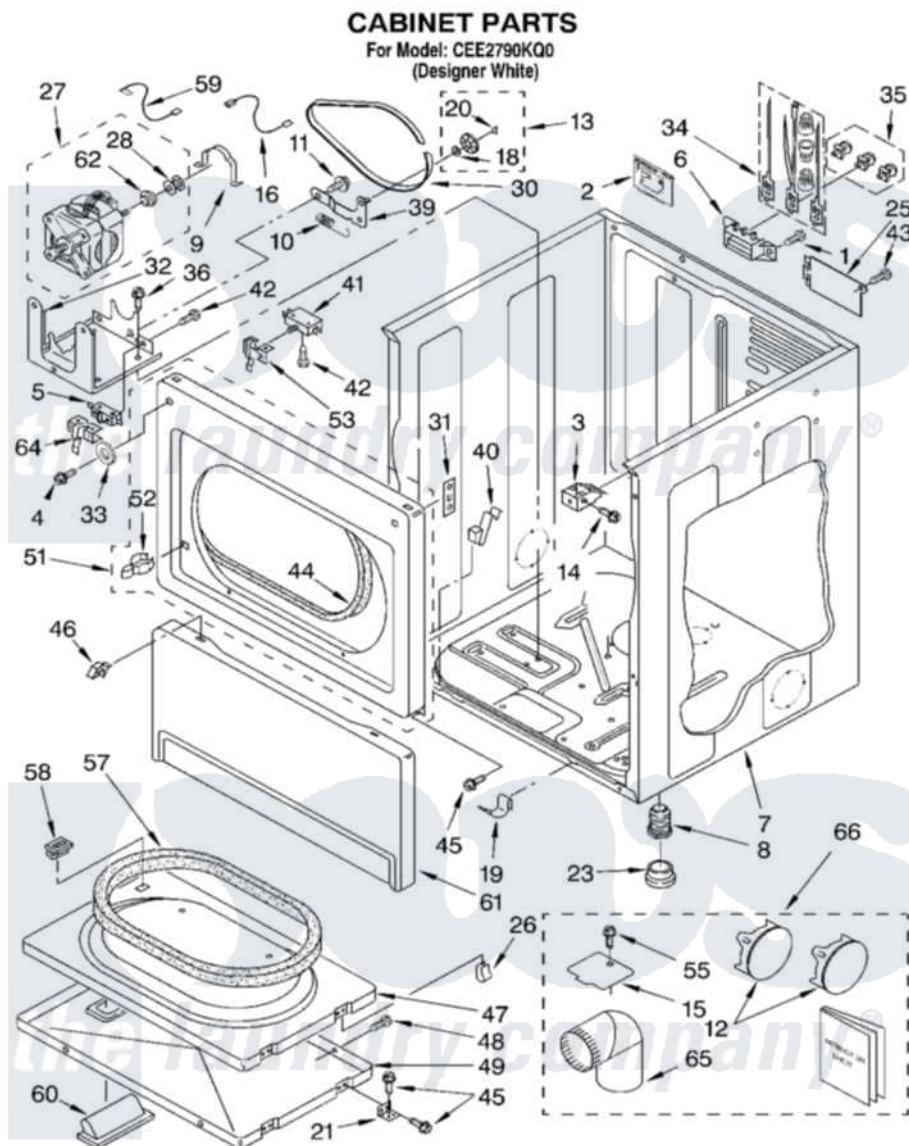

Whirlpool CEE2790KQ0 03 - CABINET

8527805

4

Whirlpool [Commercial Whirlpool CEE2790KQ0 Dryer Parts](#) Parts Diagram 03 - CABINET

[Click on the part number to view part](#)

Item	Original Part Number	Replaced By	Status	Part Description
1	3393008	308685		Side Trim)
2	8528315			Adapter, Terminal Block
3	3391846			Clip, Front Panel
4	3393258	3373329D		Screw
5	3394881	279782		Switch-Lid
6	3397659			Block, Terminal
7	8310656			Cabinet
8	3392100	49621		Feet-Leveling
"	279810			Foot-Optional
9	660658			Clamp, Motor Mounting 343481 685441
10	3387374			Spring, Idler
11	3389420			Retainer-Idler 1/4-20 X 1/16
12	697750	W10470674		Dryer Exhaust Kit
13	3388672	279640		Pulley-ldr
14	3391915	681615		Screw
15	3394331			Plate Cover

16	3394081		Wire, Broken Belt Switch
18	233520		Washer, Thrust
19	297092		Clip
20	690997		Washer, Thrust
21	3389247		Hinge And Pin Assembly
23	3391943		Boot, Foot
25	8528316		Cover, Terminal Block
26	3389249		Nut, Inner Door
27	661656	W10438970	Motor-Drive
28	3389627	W10299847	Pulley-Motor
30	3387610	661570	Belt
31	3390902		Clip, Door Hinge
32	3387118		Bracket, Motor
33	3392186	4159590	Washer
34	279318		Terminal Tinned And Brass Panel
35	279393		Terminal Block Screw Kit
36	3390663	681414	Screw, 10AB X 1/2
39	3388674	W10118756	Idler Bracket
40	3388600		Clip, Lint Duct
41	347207	279347	Switch-Lid
42	98129		Screw, 6-20 X 1 1/16
43	3390814	90767	Screw, 8A X 3/8 HeX Washer Head Tapping
44	3387242		Seal, Front Panel
45	342055	488627	Screw
46	3388229		Retainer, Toe Panel
47	3392563	280083	Door-Rear
48	694091		Trim, Side Right Hand
49	3387872		Door, Front
51	3393081	279722	Panel
52	696144	279570	Latch
53	691581		Lever, Door Switch
55	693995		Screw, Hex Head
57	3390735		Seal, Door
58	3392538	279570	Latch
59	3398948		Wire, Jumper
60	3389522		Handle, Door
61	697215	3406797	Toe Panel
62	3393657		Restrainer, Belt
64	3391408	8066120	Lever, Door Switch
65	279731	49026	4" - 90° Elbow
66	279818	W10470674	Dryer Exhaust Kit