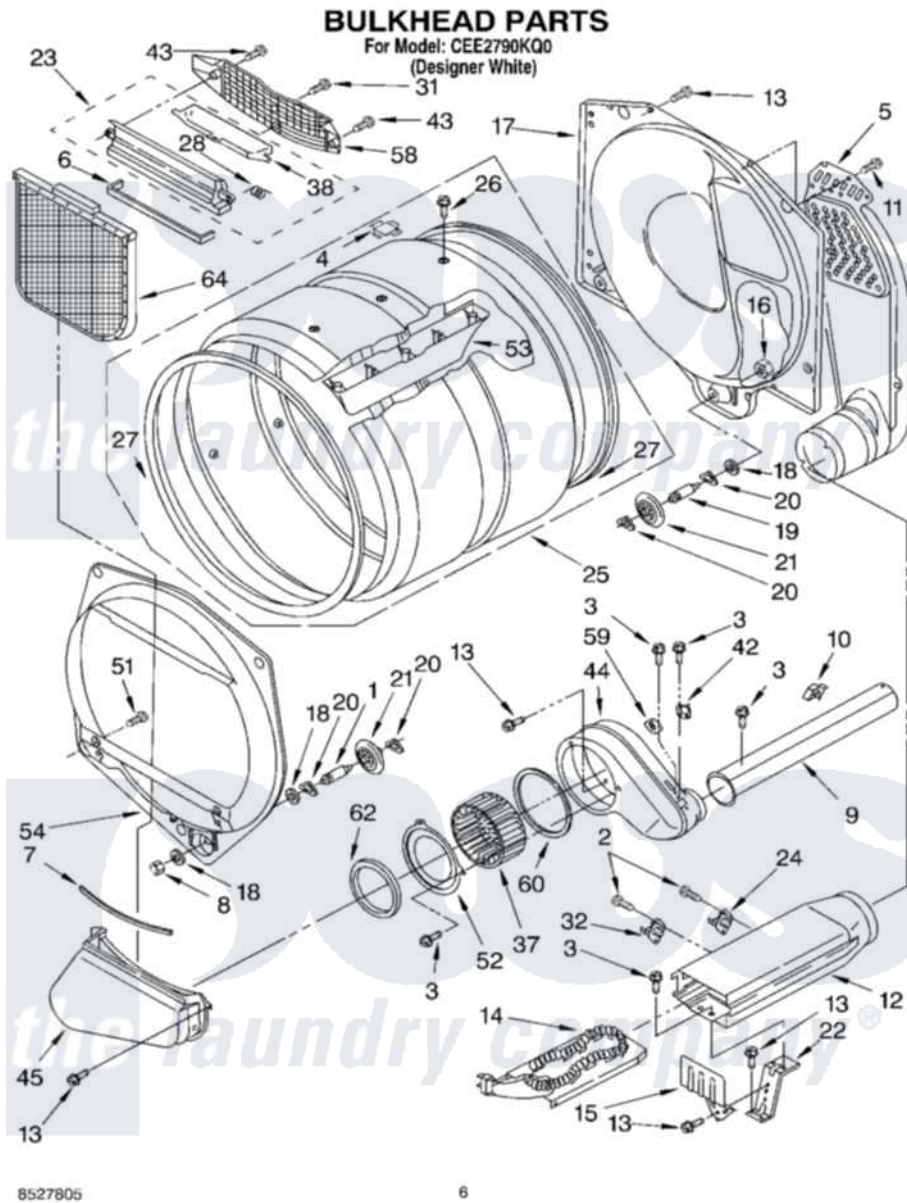

Whirlpool CEE2790KQ0 04 - BULKHEAD

Whirlpool [Commercial Whirlpool CEE2790KQ0 Dryer Parts](#) Parts Diagram 04 - BULKHEAD
[Click on the part number to view part](#)

Item	Original Part Number	Replaced By	Status	Part Description
1	3399508	W10359271		Shaft, Drum Roller Threads
2	90767			Screw, 8A X 3/8 HeX Washer Head Tapping
3	3390646	W10139210		Screw, 8-18 X 5/16
4	8066086			Plug, Drum Hole
5	697354	3387911		Duct-Air
6	697813			Seal, Outlet Housing
7	697814	697813		Seal, Outlet Housing
8	3359452			Nut, Lock
9	8318486	279936		Kit-Exhst
10	3388229			Retainer, Toe Panel
11	693995			Screw, Hex Head
12	3392537			Box, Heater
13	3390647	488729		Screw
14	3387748			Element, Heater
15	697699		Not Available	Shield, Heat
16	3387709			Nut, 3/8-16

17	3387809		Bulkhead, Rear
18	3387459	W10080960	Washer, Support
19	3399509	W10359272	Shaft, Roller Drum Threads
20	690997		Washer, Thrust
21	3396801	W10314173	Support
22	697700	3393471	Bracket, Heater
23	3394985	8563755	Housing, Outlet Assembly
24	8318314	279973	Kit, Thermal Cut-Off
25	8318215	W10197999	Drum
26	97787	W10109200	Screw, Baffle Mounting
27	697694	280114	Seal
28	3394986		Spring, Lint Screen Door
31	487909	488729	Screw
32	3391914		Thermostat 295 F
37	697772		Wheel, Blower
38	3394984	8563758	Door, Lint Screen
42	3387138		Thermostat, Internal-Bias
43	3387230		Screw, 10-16 X 13/16
44	8530038	8544363	Housing, Blower
45	8530036		Lint Duct Assembly
51	3357011	308685	Side Trim)
52	697771	279780	Cover
53	697693	W10113136	Baffle, Drum
54	697557		Bulkhead, Front
58	8299979		Grill, Outlet Screen Door
59	3390719		Thermal-Fuse
60	697770		Seal, Cover Plate Blower Housing
62	697769	8566209	Seal, Transition Duct
64	3390721	W10120998	Screen
"	72017		Paint, Touch-Up
"	350930		Paint, Pressurized Spray B
"	350938		Paint, Pressurized Spray B
"	799344		Paint, Touch-Up)