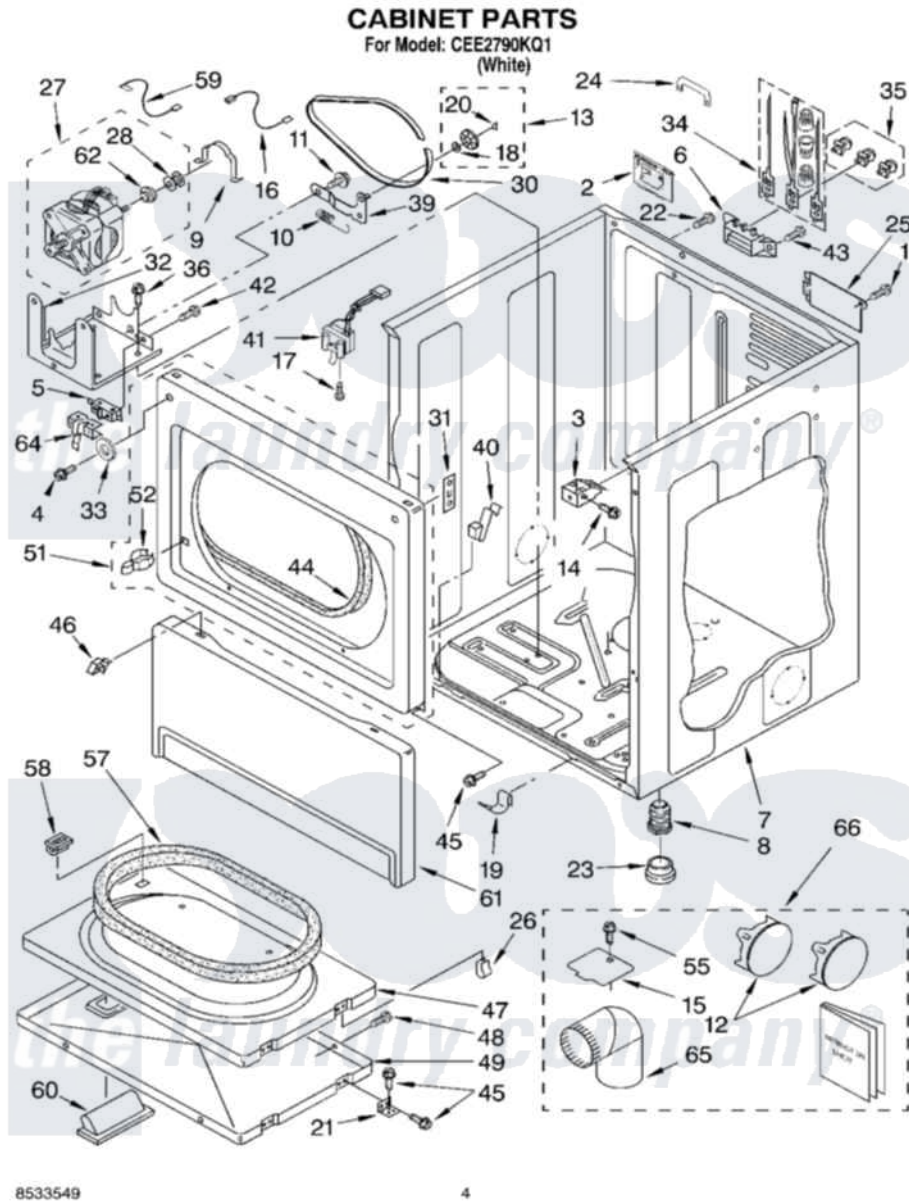

Whirlpool CEE2790KQ1 02 - CABINET PARTS

Whirlpool [Commercial Whirlpool CEE2790KQ1 Dryer Parts](#) Parts Diagram 02 - CABINET PARTS
Click on the part number to view part

Item	Original Part Number	Replaced By	Status	Part Description
1	304231			Screw, 8-18 X 1/2
2	8528315			Adapter, Terminal Block
3	3391846			Clip, Front Panel
4	3393258	3373329D		Screw
5	3394881	279782		Switch-Lid
6	3397659			Block, Terminal
7	8310656			Cabinet
8	3392100	49621		Feet-Leveling
"	279810			Foot-Optional
9	660658			Clamp, Motor Mounting 343481 685441
10	3387374			Spring, Idler
11	3389420			Retainer-Idler 1/4-20 X 1/16
12	697750	W10470674		Dryer Exhaust Kit
13	3388672	279640		Pulley-ldr
14	3391915	681615		Screw
15	3394331			Plate Cover