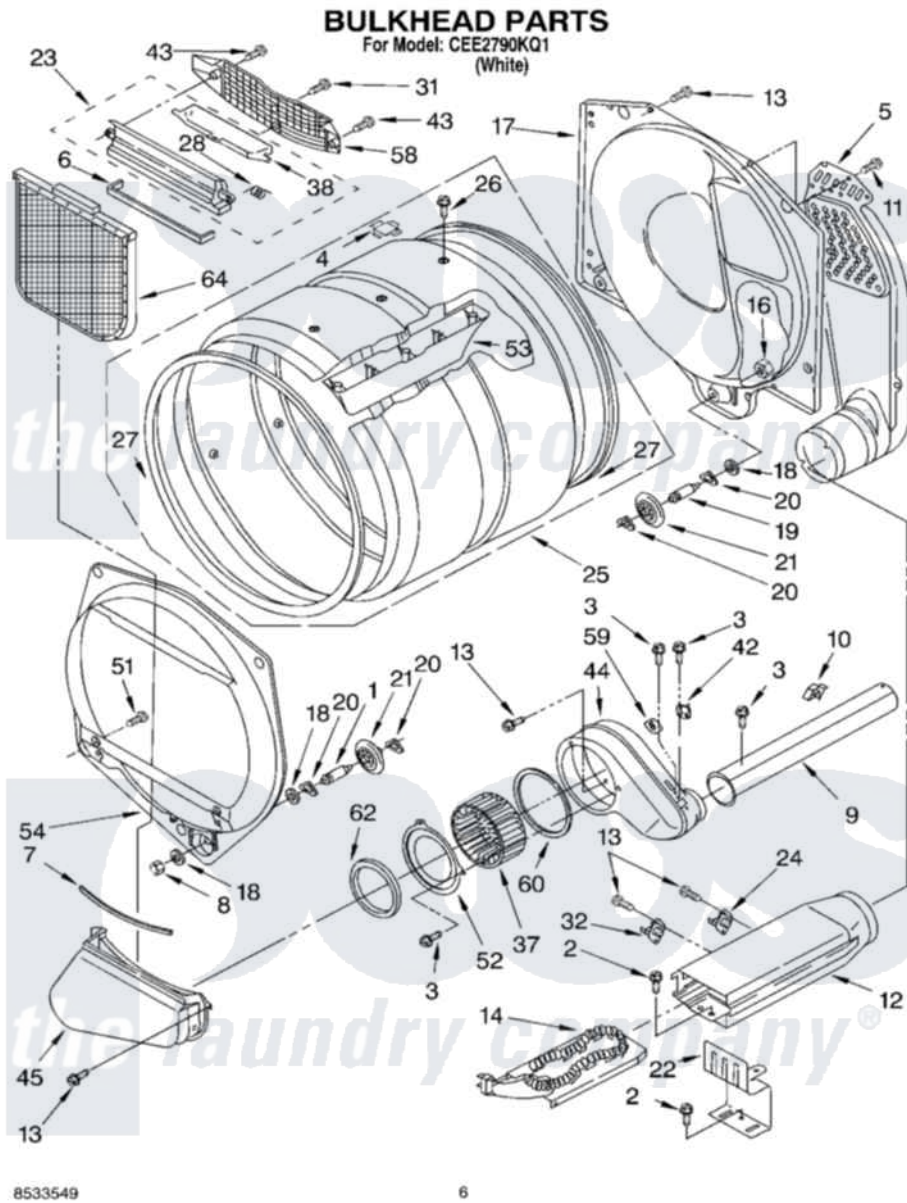

Whirlpool CEE2790KQ1 03 - BULKHEAD PARTS

Whirlpool [Commercial Whirlpool CEE2790KQ1 Dryer Parts](#) Parts Diagram 03 - BULKHEAD PARTS
Click on the part number to view part

Item	Original Part Number	Replaced By	Status	Part Description
1	3399508	W10359271		Shaft, Drum Roller Threads
2	90767			Screw, 8A X 3/8 HeX Washer Head Tapping
3	3390646	W10139210		Screw, 8-18 X 5/16
4	8066086			Plug, Drum Hole
5	697354	3387911		Duct-Air
6	697813			Seal, Outlet Housing
7	697814	697813		Seal, Outlet Housing
8	3359452			Nut, Lock
9	8318486	279936		Kit-Exhst
10	3388229			Retainer, Toe Panel
11	693995			Screw, Hex Head
12	3392537			Box, Heater
13	3390647	488729		Screw
14	3387748			Element, Heater
16	3387709			Nut, 3/8-16
17	3387809			Bulkhead, Rear

18	3387459	W10080960	Washer, Support
19	3399509	W10359272	Shaft, Roller Drum Threads
20	690997		Washer, Thrust
21	8536973	W10314173	Support
22	8066099		Bracket, Heater Box
23	3394985	8563755	Housing, Outlet Assembly
24	8318314	279973	Kit, Thermal Cut-Off
25	8318215	W10197999	Drum
26	97787	W10109200	Screw, Baffle Mounting
27	697694	280114	Seal
28	3394986		Spring, Lint Screen Door
31	487909	488729	Screw
32	3391914		Thermostat 295 F
37	697772		Wheel, Blower
38	3394984	8563758	Door, Lint Screen
42	3387138		Thermostat, Internal-Bias
43	3387230		Screw, 10-16 X 13/16
44	8541568	W10119255	Housing, Blower
45	8530036		Lint Duct Assembly
51	3357011	308685	Side Trim)
52	697771	279780	Cover
53	697693	W10113136	Baffle, Drum
54	697557		Bulkhead, Front
58	8299979		Grill, Outlet Screen Door
59	3392519		Thermal Limiter
60	697770		Seal, Cover Plate Blower Housing
62	697769	8566209	Seal, Transition Duct
64	3390721	W10120998	Screen
"	N/A	Not Available	ACCESSORY PARTS
"	4392067		Kit, Dryer Repair
"	8522199		Accessory Parts
"	72017		Paint, Touch-Up
"	350930		Paint, Pressurized Spray B
"	350938		Paint, Pressurized Spray B
"		Not Available	