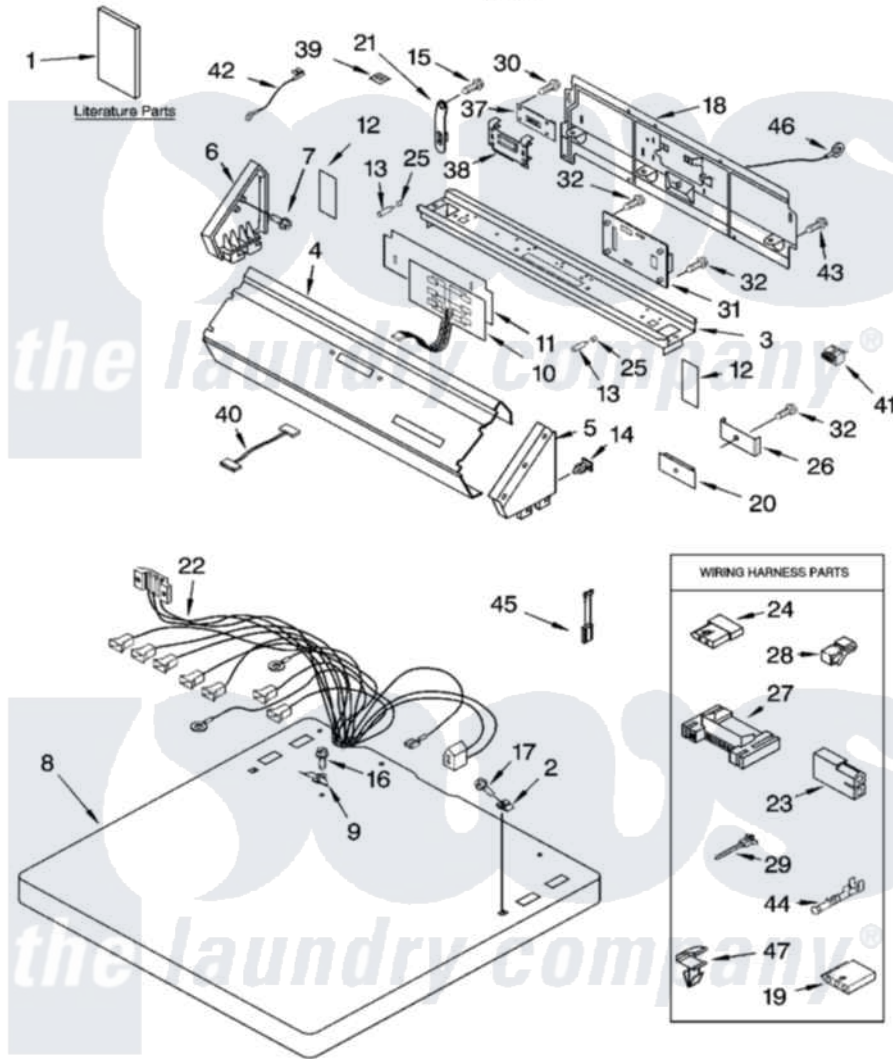

# Whirlpool CEE2790KQ2 01 - TOP AND CONSOLE PARTS

## TOP AND CONSOLE PARTS

For Model: CEE2790KQ2  
(White)

8562518

2

Whirlpool [Commercial Whirlpool CEE2790KQ2 Dryer Parts](#) Parts Diagram 01 - TOP AND CONSOLE PARTS  
Click on the part number to view part

12	<a href="#">3950775</a>		Backer Plate, Side
13	3950774	<a href="#">3950773</a>	Backer Plate
14	<a href="#">689559</a>		Nut, Push-In
15	3390647	<a href="#">488729</a>	Screw
16	3393918	<a href="#">355214</a>	Screw And Washer
17	<a href="#">8281182</a>		Screw, 8-18 X 1 1/4
18	8317305	<a href="#">285909</a>	Panel-Rear
19	<a href="#">3936144</a>		Do-It-Yourself Repair Manuals
20	<a href="#">3955405</a>		Plug, Panel
21	8318255	<a href="#">8568314</a>	Strap, Console
22	<a href="#">8529985</a>		Harness, Main
23	<a href="#">717252</a>		Receptacle, Terminal
24	<a href="#">717253</a>		Receptacle
25	<a href="#">3951768</a>		Cap, Mounting Stud
26	<a href="#">3955406</a>		Plug, Retainer
27	<a href="#">3395683</a>		Receptacle, Multi-Terminal
28	357572	<a href="#">W10113937</a>	Clip, Grounding
29	<a href="#">3391018</a>		Tie Cable
30	<a href="#">90767</a>		Screw, 8A X 3/8 HeX Washer Head Tapping
31	<a href="#">3407165</a>		Control Board
32	<a href="#">3393909</a>		Screw, 8-32 X 7/8
37	<a href="#">3407166</a>		Board, Display
38	<a href="#">3406980</a>		Lens, Display
39	<a href="#">3363338</a>		Clip
40	<a href="#">3955147</a>		Harness Wire
41	<a href="#">3955146</a>		Harness Jumper
42	<a href="#">3401706</a>		Wire, Ground
43	90864	<a href="#">3351614</a>	Screw, Gearcase Cover Mounting
44	<a href="#">94614</a>		Terminal
45	<a href="#">3406197</a>		A.c. Inline Filter
46	3398893	<a href="#">3395559</a>	Wire
47	<a href="#">3394427</a>		Clip-Harness