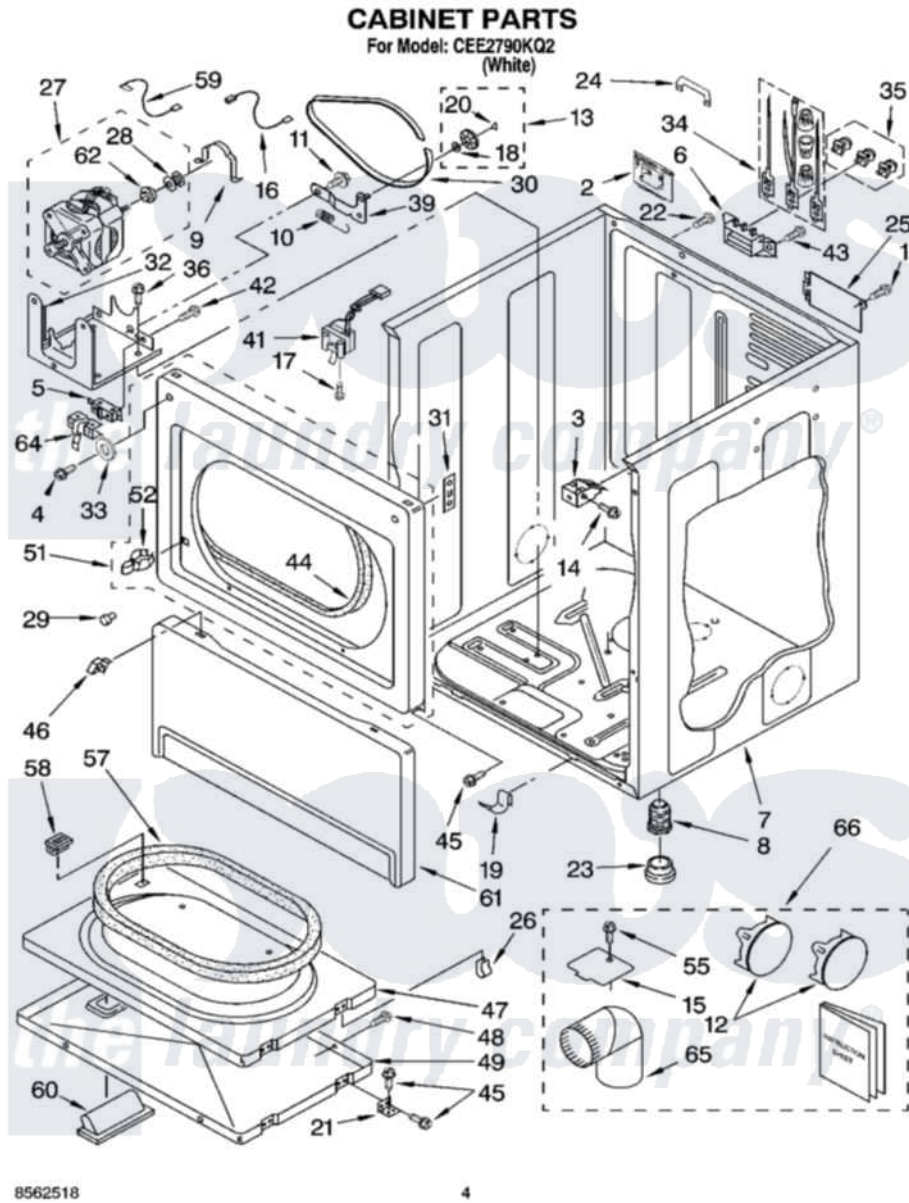

Whirlpool CEE2790KQ2 02 - CABINET PARTS

Whirlpool [Commercial Whirlpool CEE2790KQ2 Dryer Parts](#) Parts Diagram 02 - CABINET PARTS
Click on the part number to view part

Item	Original Part Number	Replaced By	Status	Part Description
1	304231			Screw, 8-18 X 1/2
2	8528315			Adapter, Terminal Block
3	3391846			Clip, Front Panel
4	3393258	3373329D		Screw
5	3394881	279782		Switch-Lid
6	3397659			Block, Terminal
7	8310656			Cabinet
8	3392100	49621		Feet-Leveling
"	279810			Foot-Optional
9	660658			Clamp, Motor Mounting 343481 685441
10	3387374			Spring, Idler
11	3389420			Retainer-Idler 1/4-20 X 1/16
12	697750	W10470674		Dryer Exhaust Kit
13	3388672	279640		Pulley-ldr
14	3391915	681615		Screw
15	3394331			Plate Cover