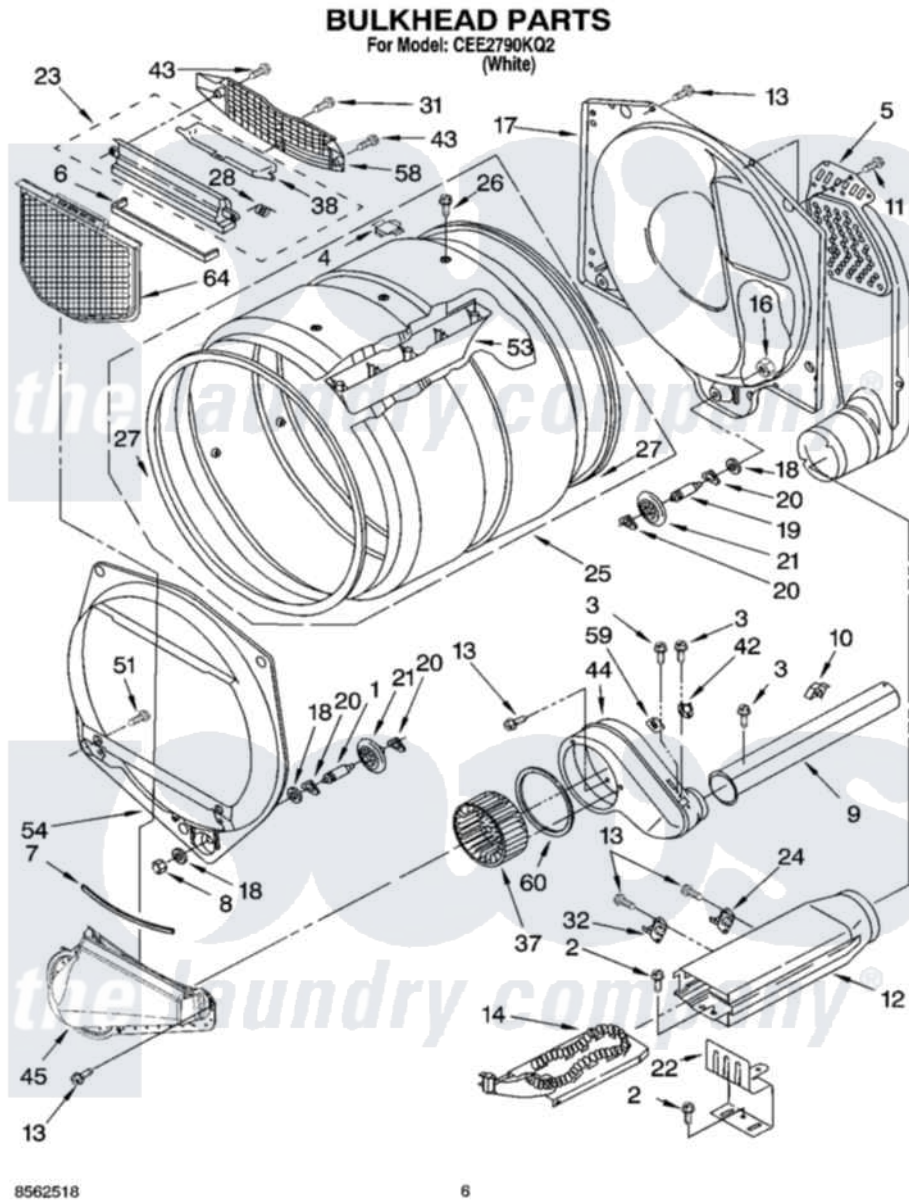

**Whirlpool CEE2790KQ2 03 - BULKHEAD PARTS AND OPTIONAL PARTS  
(NOT INCLUDED)**

Whirlpool [Commercial Whirlpool CEE2790KQ2 Dryer Parts](#) Parts Diagram 03 - BULKHEAD PARTS AND OPTIONAL PARTS (NOT INCLUDED)  
Click on the part number to view part

Item	Original Part Number	Replaced By	Status	Part Description
1	3399508	<a href="#">W10359271</a>		Shaft, Drum Roller Threads
2	<a href="#">90767</a>			Screw, 8A X 3/8 HeX Washer Head Tapping
3	<a href="#">3390646</a>	<a href="#">W10139210</a>		Screw, 8-18 X 5/16
4	<a href="#">8066086</a>			Plug, Drum Hole
5	697354	<a href="#">3387911</a>		Duct-Air
6	<a href="#">697813</a>			Seal, Outlet Housing
7	697814	<a href="#">697813</a>		Seal, Outlet Housing
8	<a href="#">3359452</a>			Nut, Lock
9	<a href="#">8318486</a>	<a href="#">279936</a>		Kit-Exhst
10	<a href="#">3388229</a>			Retainer, Toe Panel
11	<a href="#">693995</a>			Screw, Hex Head
12	<a href="#">3392537</a>			Box, Heater
13	3390647	<a href="#">488729</a>		Screw
14	<a href="#">3387748</a>			Element, Heater