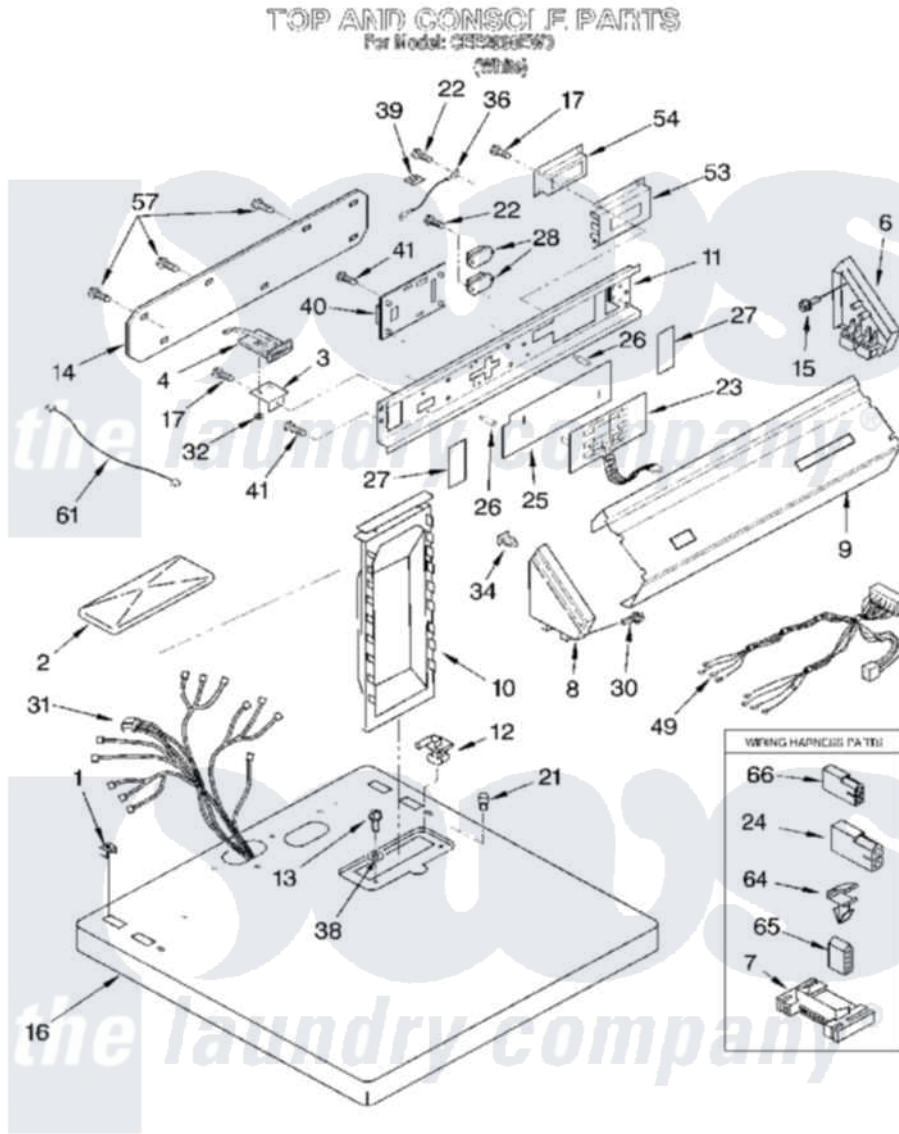

Whirlpool CEE2990EW0 02 - SECTION

4377721

3

Whirlpool [Commercial Whirlpool CEE2990EW0 Dryer Parts](#) Parts Diagram 02 - SECTION
 Click on the part number to view part

Item	Original Part Number	Replaced By	Status	Part Description
1	357213			Nut, Push-In
2	688150	697367		Cover
3	3949607		Not Available	Bracket, Card Reader
4	3949598			Card Reader
6	3949737			Cap, End
7	3395683			Receptacle, Multi-Terminal
8	3949734	W10096320		Cap, End
9	3402625			Panel, Control
10	349639			HAndle And Lint Screen Assembly
11	3402628			Bracket, Control
12	339230	3978606		Hinge, Lint Lid
"	339229	W10044470		Hinge, RH
13	688983	487240		Screw, For Mtg. Service Capacitor
14	386367	8066156		Panel, Rear
15	97787	W10109200		Screw, Baffle Mounting

16	3406410		Top
17	90767		Screw, 8A X 3/8 HeX Washer Head Tapping
21	297535	17258	Bumper
22	343641	681414	Screw, 10AB X 1/2
23	3950772		Switch, Membrane
24	717253		Receptacle
25	3950773		Backer Plate
26	3950774	3950773	Backer Plate
27	3950775		Backer Plate, Side
28	697812	8566493	Power Relay
30	388326		Screw, 8-18 X 1.25
31	3402739		Harness, Wiring
32	3406192		Nut, Push-In
34	689559		Nut, Push-In
36	690853		Wire, Ground
38	237446	487596	Washer
39	357572	W10113937	Clip, Grounding
40	3402740		Board, Control
41	3393909		Screw, 8-32 X 7/8
49	3402742		Harness, Console
53	3950779		Bezel, Display
54	3950778		Display, Eletronic
57	693995		Screw, Hex Head
61	3406407		Vfd Cable
64	3394427		Clip-Harness
65	342529		Cap, Terminal (6-Way) (Uses Terminal 94614)
66	717252		Receptacle, Terminal