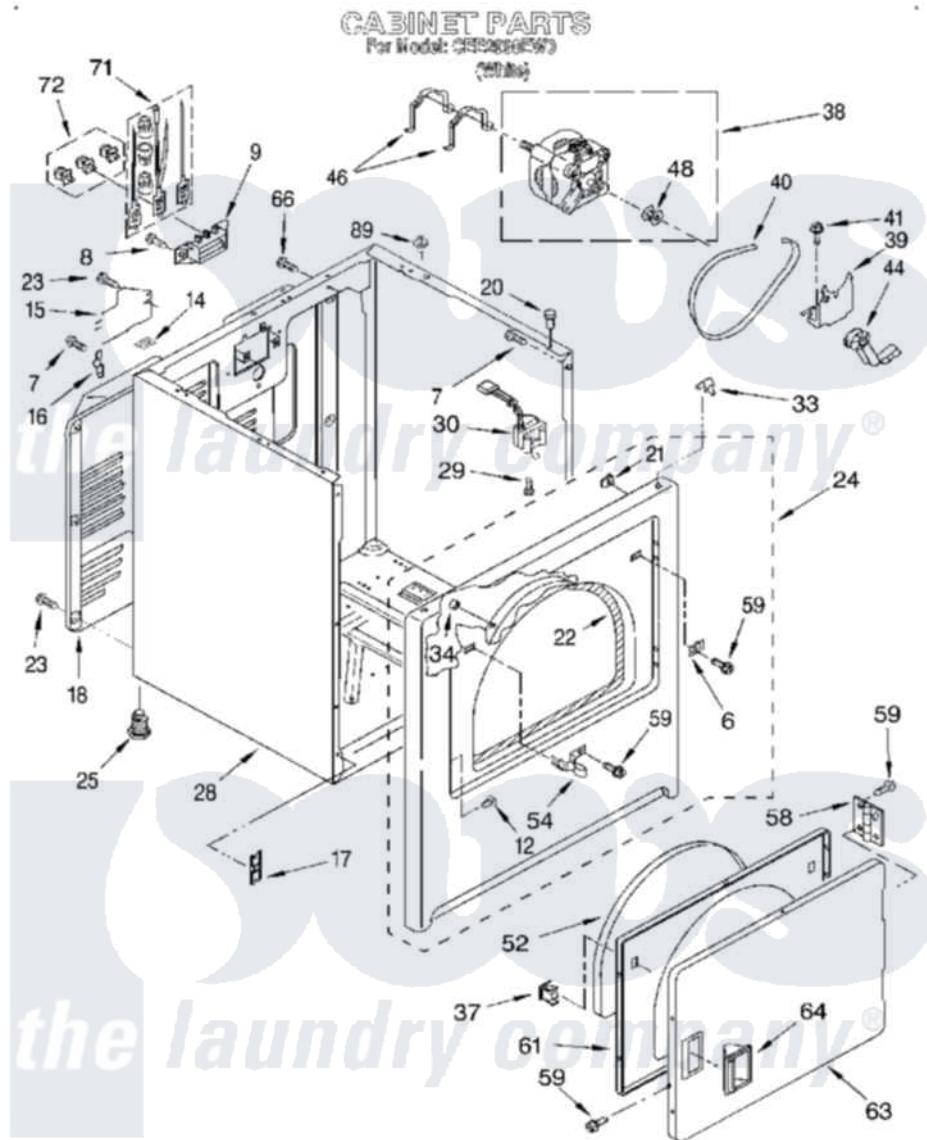

Whirlpool CEE2990EW0 03 - SECTION

4977721

5

Whirlpool Commercial Whirlpool CEE2990EW0 Dryer Parts Parts Diagram 03 - SECTION
Click on the part number to view part

Item	Original Part Number	Replaced By	Status	Part Description
6	3403630			Plug, Strike Hole
7	343641	681414		Screw, 10AB X 1/2
8	3393008	308685		Side Trim)
9	3397659			Block, Terminal
12	3404413			Plug, Hinge Hole
14	18849			Pad, Top Hinge
15	3396795			Cover, Terminal Block
16	238088	8066217		Hinge, Top
17	3394083			Clip, Front Panel
18	3396805	280043		Panel-Rear
20	98669			Lock, Front Top
21	98234			Clip, U-Bend
22	3406129			Seal And Bearing Assembly
23	693995			Screw, Hex Head
24	3403444	279852		Panel
25	3392100	49621		Feet-Leveling

"	279810		Foot-Optional
28	3399585	3406812	Cabinet
29	697773	3395530	Screw
30	3406104	3406105	Door Switch Assembly
33	18776		Lock, Front Top
34	685203	279220	Clip
37	690081	279570	Latch
38	3395652	279827	Motor-Drive
39	348780		Base, Motor
40	660997	341241	Belt
41	3400500		Bolt, 3405245 5/16-18 X 3/4
44	691366		Idler And Pulley Assembly
46	660658		Clamp, Motor Mounting 343481 685441
"	343481	660658	Clamp, Motor Mounting 343481 685441
"	685441	660658	Clamp, Motor Mounting 343481 685441
48	3401143	W10299847	Pulley-Motor
52	3405246		Seal, Door Push-To-Start
54	3403431		Strike, Panel
58	3405514	W10362431	Hinge And Pin Assembly
59	342055	488627	Screw
61	3402341		Door, Inner
63	3402335		Door, Front
64	3405184		Handle, Door
66	697776	4331106	Screw, No.10-32 X 7/16
71	279318		Terminal Tinned And Brass Panel
72	279393		Terminal Block Screw Kit
89	98669		Lock, Front Top