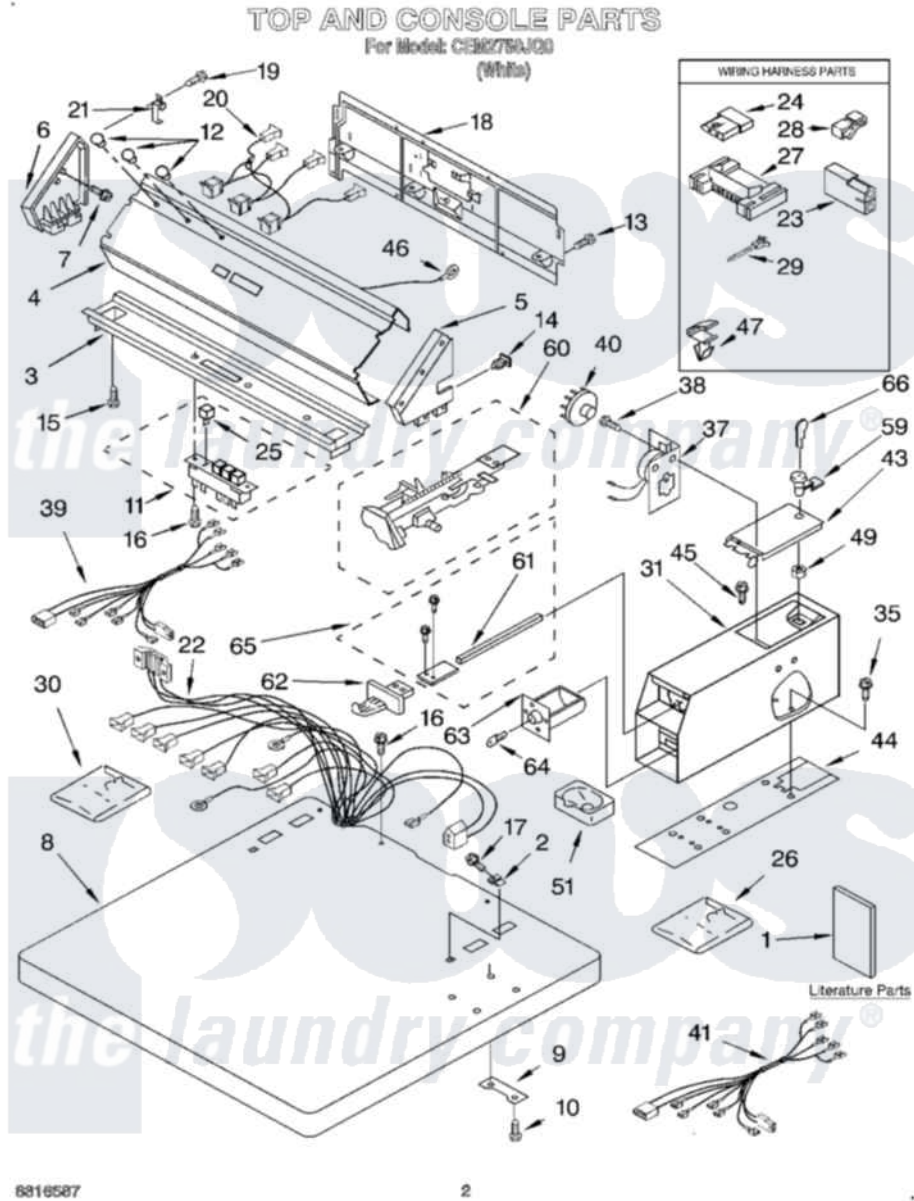

Whirlpool CEM2750JQ0 02 - TOP AND CONSOLE, LITERATURE

Whirlpool Commercial Whirlpool CEM2750JQ0 Dryer Parts Parts Diagram 02 - TOP AND CONSOLE, LITERATURE
Click on the part number to view part

Item	Original Part Number	Replaced By	Status	Part Description
1	LIT8316558		Not Available	Literature Parts (Instructions, Installation)
"	LIT8315969		Not Available	Literature Parts (Label, Wiring Diagram)
"	LIT8316587		Not Available	Literature Parts (Repair Parts List)
2	357213			Nut, Push-In
3	3361029			Bracket, Control
4	8316634			Panel, Control
5	8316516	W10096340		Cap, End
6	3949734	W10096320		Cap, End
7	97787	W10109200		Screw, Baffle Mounting
8	3954665			Top
9	3347825	3353813		Plate, Mounting
10	98445			Screw, 10-16 X 3/4
11	8316437	W10330137		Switch, Pushbutton
12	3348109			Lens Light