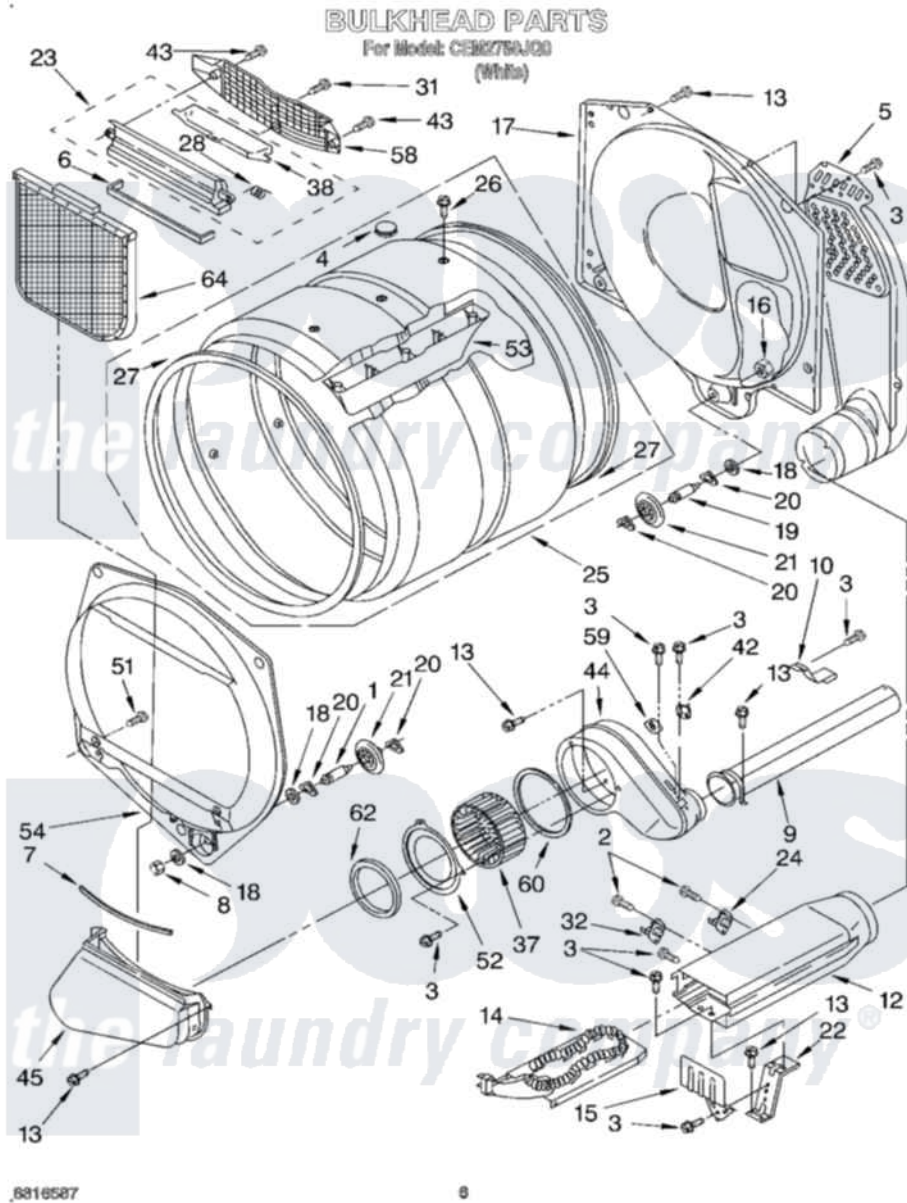

# Whirlpool CEM2750JQ0 04 - BULKHEAD

6816587

8

Whirlpool [Commercial Whirlpool CEM2750JQ0 Dryer Parts](#) Parts Diagram 04 - BULKHEAD  
 Click on the part number to view part

Item	Original Part Number	Replaced By	Status	Part Description
1	3399508	<a href="#">W10359271</a>		Shaft, Drum Roller Threads
2	<a href="#">90767</a>			Screw, 8A X 3/8 HeX Washer Head Tapping
3	<a href="#">3390646</a>	<a href="#">W10139210</a>		Screw, 8-18 X 5/16
4	3977358	<a href="#">8066086</a>		Plug, Drum Hole
5	697354	<a href="#">3387911</a>		Duct-Air
6	<a href="#">697813</a>			Seal, Outlet Housing
7	697814	<a href="#">697813</a>		Seal, Outlet Housing
8	<a href="#">3359452</a>			Nut, Lock
9	3406550	<a href="#">279936</a>		Kit-Exhst
10	<a href="#">3395536</a>			Clip
12	<a href="#">3392537</a>			Box, Heater
13	3390647	<a href="#">488729</a>		Screw
14	<a href="#">3387748</a>			Element, Heater
15	697699		Not Available	Shield, Heat
16	<a href="#">3387709</a>			Nut, 3/8-16
17	<a href="#">3387809</a>			Bulkhead, Rear