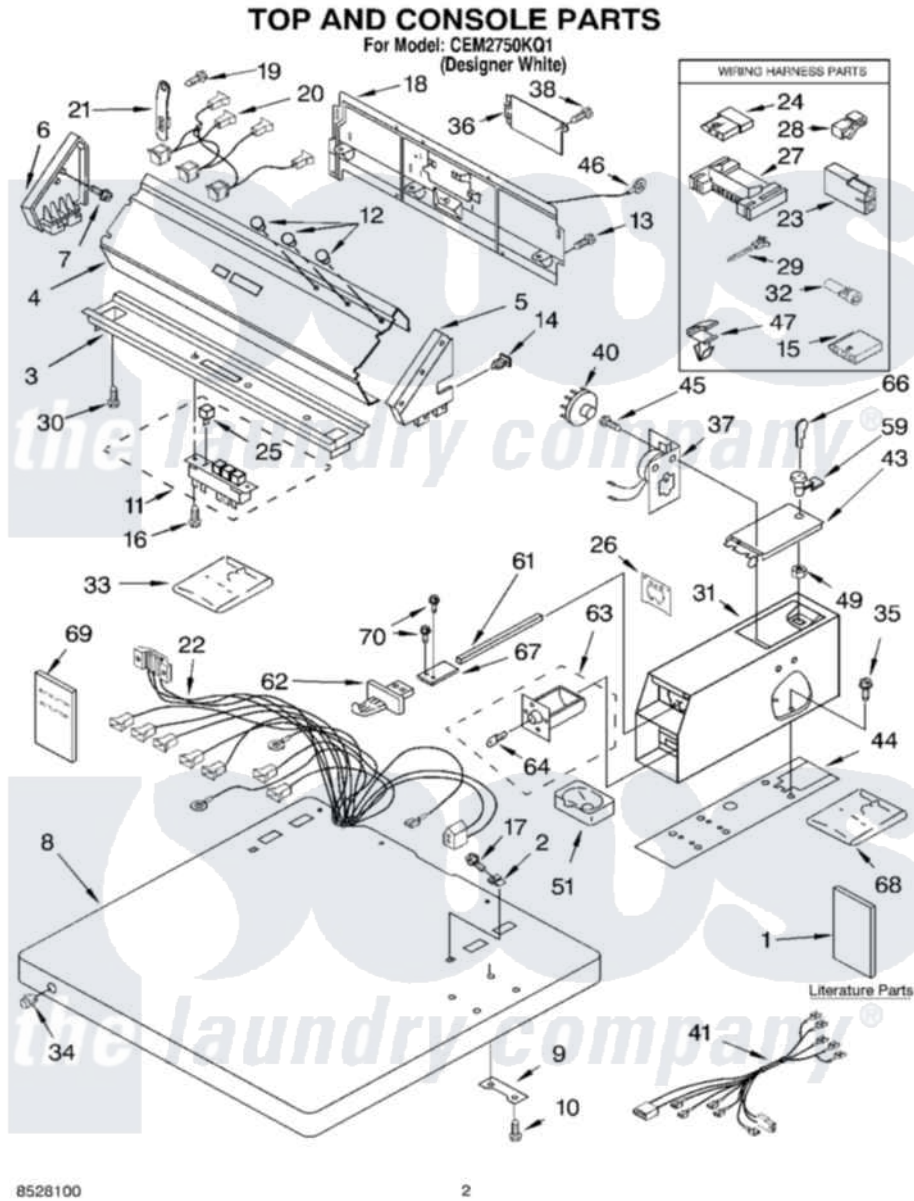

Whirlpool CEM2750KQ1 02 - TOP AND CONSOLE, LITERATURE

Whirlpool Commercial Whirlpool CEM2750KQ1 Dryer Parts Parts Diagram 02 - TOP AND CONSOLE, LITERATURE
Click on the part number to view part

Item	Original Part Number	Replaced By	Status	Part Description
1	LIT8527795			Literature Parts
"	LIT8315969		Not Available	Literature Parts (Label, Wiring Diagram)
"	LIT8528100			Repair Parts List
2	357213			Nut, Push-In
3	3361029			Bracket, Control
4	8316634			Panel, Control
5	8316516	W10096340		Cap, End
6	3949734	W10096320		Cap, End
7	97787	W10109200		Screw, Baffle Mounting
8	3954665			Top
9	3347825	3353813		Plate, Mounting
10	98445			Screw, 10-16 X 3/4
11	8316437	W10330137		Switch, Pushbutton
12	3348109			Lens Light
13	693995			Screw, Hex Head
14	689559			Nut, Push-In