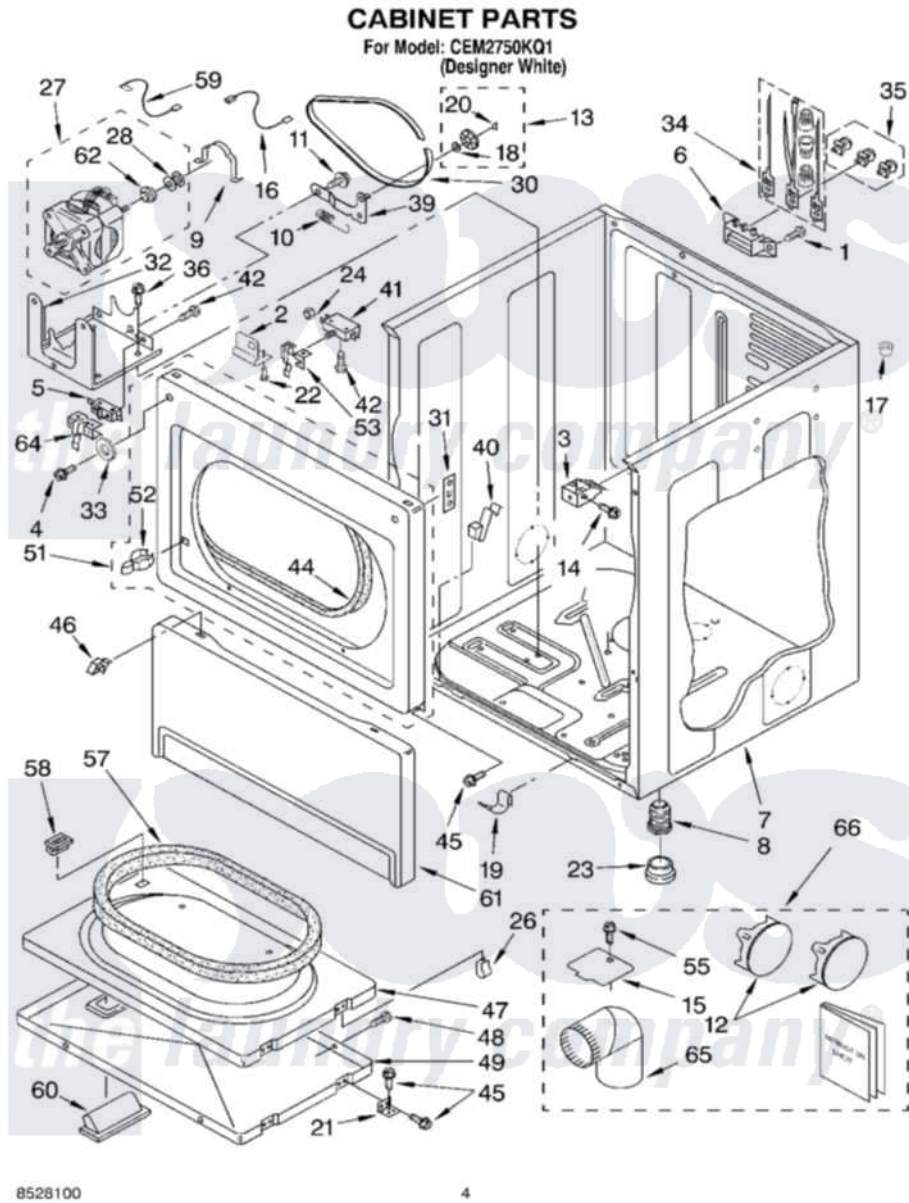

Whirlpool CEM2750KQ1 03 - CABINET

8528100

4

Whirlpool [Commercial Whirlpool CEM2750KQ1 Dryer Parts](#) Parts Diagram 03 - CABINET
Click on the part number to view part

Item	Original Part Number	Replaced By	Status	Part Description
1	3393008	308685		Side Trim)
2	3353948			Bracket, Lock
3	3391846			Clip, Front Panel
4	3393258	3373329D		Screw
5	3394881	279782		Switch-Lid
6	3397659			Block, Terminal
7	8310656			Cabinet
8	3392100	49621		Feet-Leveling
"	279810			Foot-Optional
9	660658			Clamp, Motor Mounting 343481 685441
10	3387374			Spring, Idler
11	3389420			Retainer-Idler 1/4-20 X 1/16
12	697750	W10470674		Dryer Exhaust Kit
13	3388672	279640		Pulley-ldr
14	3391915	681615		Screw
15	3394331			Plate Cover

16	3394081		Wire, Broken Belt Switch
17	356674		Cone, Wedge
18	233520		Washer, Thrust
19	297092		Clip
20	690997		Washer, Thrust
21	3389247		Hinge And Pin Assembly
22	63554		Rivet
23	3391943		Boot, Foot
24	90406		Cage Nut, 5/16-18
26	3389249		Nut, Inner Door
27	661656	W10438970	Motor-Drve
28	3389627	W10299847	Pulley-Motor
30	3387610	661570	Belt
31	3390902		Clip, Door Hinge
32	3387118		Bracket, Motor
33	3392186	4159590	Washer
34	279318		Terminal Tinned And Brass Panel
35	279393		Terminal Block Screw Kit
36	3390663	681414	Screw, 10AB X 1/2
39	3388674	W10118756	Idler Bracket
40	3388600		Clip, Lint Duct
41	347207	279347	Switch-Lid
42	98129		Screw, 6-20 X 1 1/16
44	3387242		Seal, Front Panel
45	342055	488627	Screw
46	3388229		Retainer, Toe Panel
47	3392563	280083	Door-Rear
48	694091		Trim, Side Right Hand
49	3387872		Door, Front
51	3393081	279722	Panel
52	696144	279570	Latch
53	691581		Lever, Door Switch
55	3390647	488729	Screw
57	3390735		Seal, Door
58	3392538	279570	Latch
59	3398948		Wire, Jumper
60	3389522		Handle, Door
61	697215	3406797	Toe Panel
62	3393657		Restrainer, Belt
64	3391408	8066120	Lever, Door Switch
65	279731	49026	4" - 90° Elbow
66	279818	W10470674	Dryer Exhaust Kit