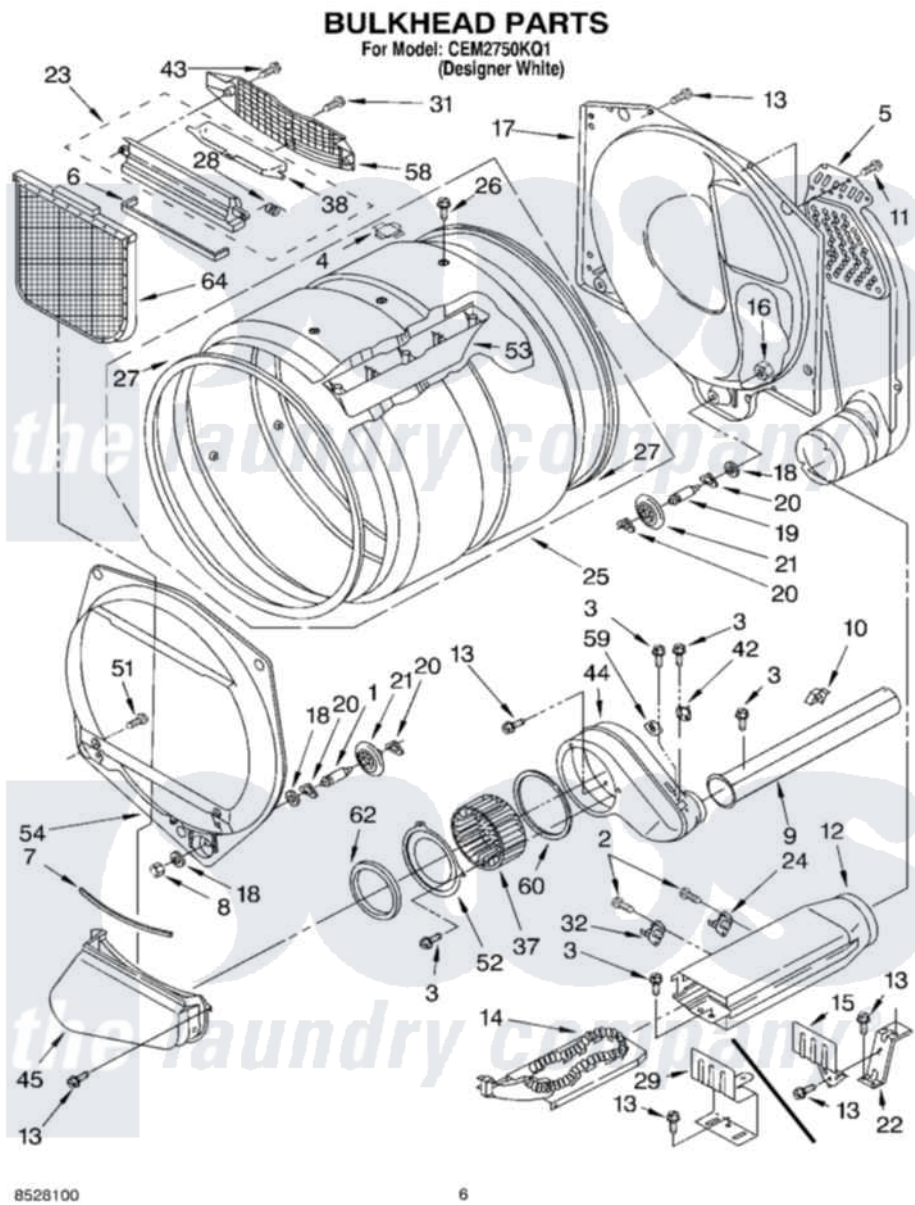

Whirlpool CEM2750KQ1 04 - BULKHEAD

Whirlpool [Commercial Whirlpool CEM2750KQ1 Dryer Parts](#) Parts Diagram 04 - BULKHEAD
[Click on the part number to view part](#)

Item	Original Part Number	Replaced By	Status	Part Description
1	3399508	W10359271		Shaft, Drum Roller Threads
2	90767			Screw, 8A X 3/8 HeX Washer Head Tapping
3	3390646	W10139210		Screw, 8-18 X 5/16
4	8066086			Plug, Drum Hole
5	697354	3387911		Duct-Air
6	697813			Seal, Outlet Housing
7	697814	697813		Seal, Outlet Housing
8	3359452			Nut, Lock
9	8318486	279936		Kit-Exhst
10	3388229			Retainer, Toe Panel
11	693995			Screw, Hex Head
12	3392537			Box, Heater
13	3390647	488729		Screw
14	3387748			Element, Heater
15	697699		Not Available	Shield, Heat
16	3387709			Nut, 3/8-16

17	3387809		Bulkhead, Rear
18	3387459	W10080960	Washer, Support
19	3399509	W10359272	Shaft, Roller Drum Threads
20	690997		Washer, Thrust
21	8536973	W10314173	Support
22	697700	3393471	Bracket, Heater
23	3394985	8563755	Housing, Outlet Assembly
24	8318314	279973	Kit, Thermal Cut-Off
25	8318215	W10197999	Drum
26	97787	W10109200	Screw, Baffle Mounting
27	697694	280114	Seal
28	3394986		Spring, Lint Screen Door
29	8066099		Bracket, Heater Box
31	487909	488729	Screw
32	3391914		Thermostat 295 F
37	697772		Wheel, Blower
38	3394984	8563758	Door, Lint Screen
42	3387138		Thermostat, Internal-Bias
43	3387230		Screw, 10-16 X 13/16
44	8530038	8544363	Housing, Blower
45	8530036		Lint Duct Assembly
51	3357011	308685	Side Trim)
52	697771	279780	Cover
53	697693	W10113136	Baffle, Drum
54	697557		Bulkhead, Front
58	8299979		Grill, Outlet Screen Door
59	3390719		Thermal-Fuse
60	697770		Seal, Cover Plate Blower Housing
62	697769	8566209	Seal, Transition Duct
64	3390721	W10120998	Screen
"	4392067		Kit, Dryer Repair
"	8522199		Accessory Parts
"	72017		Paint, Touch-Up
"	350930		Paint, Pressurized Spray B
"	350938		Paint, Pressurized Spray B
"	799344		Paint, Touch-Up)