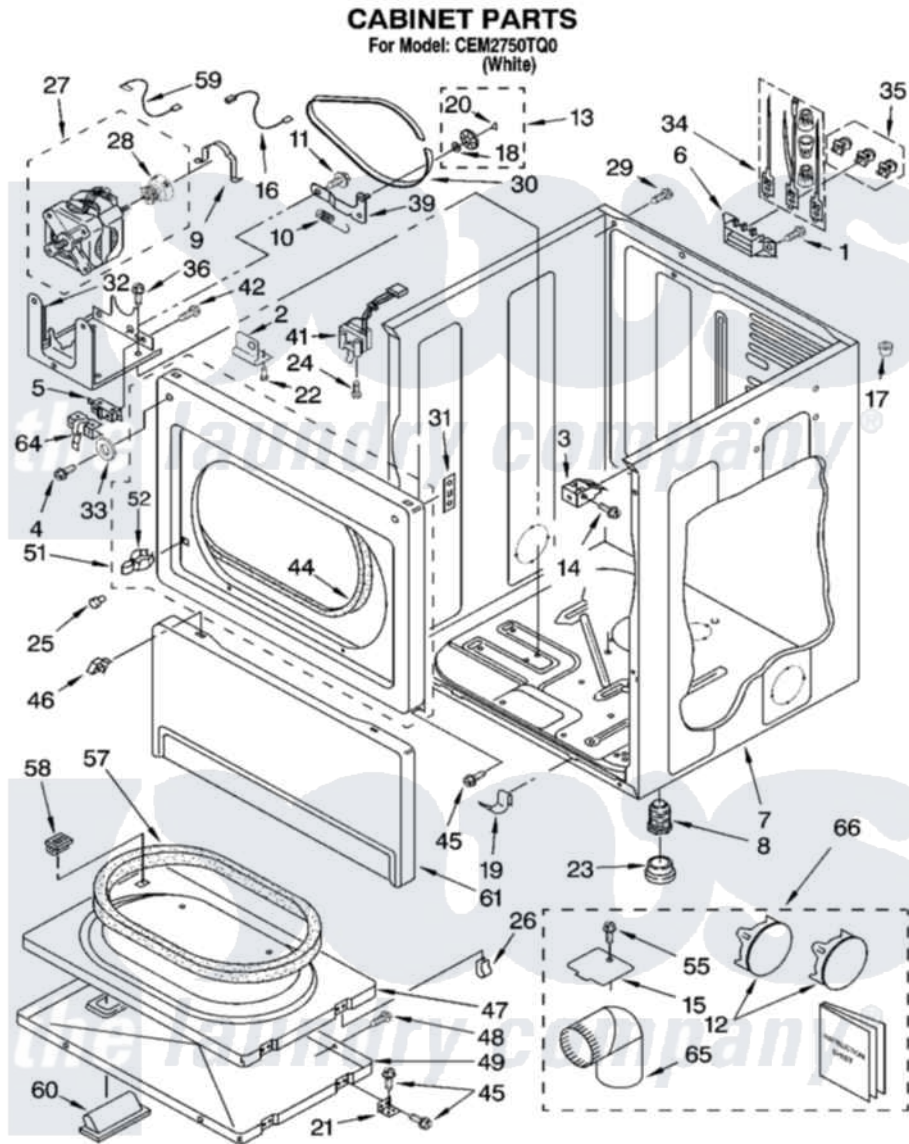

Whirlpool CEM2750TQ0 02 - CABINET PARTS

W10119629

4

Whirlpool [Commercial Whirlpool CEM2750TQ0 Dryer Parts](#) Parts Diagram 02 - CABINET PARTS
Click on the part number to view part

Item	Original Part Number	Replaced By	Status	Part Description
1	3393008	308685		Side Trim)
2	3353948			Bracket, Lock
3	3391846			Clip, Front Panel
4	W10045050			Screw, 10-16 x 1/2
5	3394881	279782		Switch-Lid
6	3397659			Block, Terminal
7	8310656			Cabinet
8	3392100	49621		Feet-Leveling
"	279810			Foot-Optional
9	660658			Clamp, Motor Mounting 343481 685441
10	3387374			Spring, Idler
11	3389420			Retainer-Idler 1/4-20 X 1/16
12	697750	W10470674		Dryer Exhaust Kit
13	3388672	279640		Pulley-ldr
14	3391915	681615		Screw
15	3394331			Plate Cover

16	3394081		Wire, Broken Belt Switch
17	356674		Cone, Wedge
18	233520		Washer, Thrust
19	297092		Clip
20	690997		Washer, Thrust
21	3389247		Hinge And Pin Assembly
22	63554		Rivet
23	3391943		Boot, Foot
24	697773	3395530	Screw
25	693152		Bumper, Console
26	3389249		Nut, Inner Door
27	8538264	W10438970	Motor-Drve
28	3389627	W10299847	Pulley-Motor
29	8533974	4331106	Screw, No.10-32 X 7/16
30	3387610	661570	Belt
31	3390902		Clip, Door Hinge
32	3387118		Bracket, Motor
33	3392186	4159590	Washer
34	279318		Terminal Tinned And Brass Panel
35	279393		Terminal Block Screw Kit
36	3390663	681414	Screw, 10AB X 1/2
39	3388674	W10118756	Idler Bracket
41	3406109	3406107	Door Switch Assembly
42	98129		Screw, 6-20 X 1 1/16
44	3387242		Seal, Front Panel
45	342055	488627	Screw
46	3388229		Retainer, Toe Panel
47	3392563	280083	Door-Rear
48	694091		Trim, Side Right Hand
49	3387872		Door, Front
51	3393081	279722	Panel
52	696144	279570	Latch
55	3390647	488729	Screw
57	3390735		Seal, Door
58	3392538	279570	Latch
59	3398948		Wire, Jumper
60	3389522		Handle, Door
61	697215	3406797	Toe Panel
64	8066120		Lever, Door Switch
65	279731	49026	4" - 90° Elbow
"	BLANK	Not Available	Optional Parts Not Included
66	279818	W10470674	Dryer Exhaust Kit