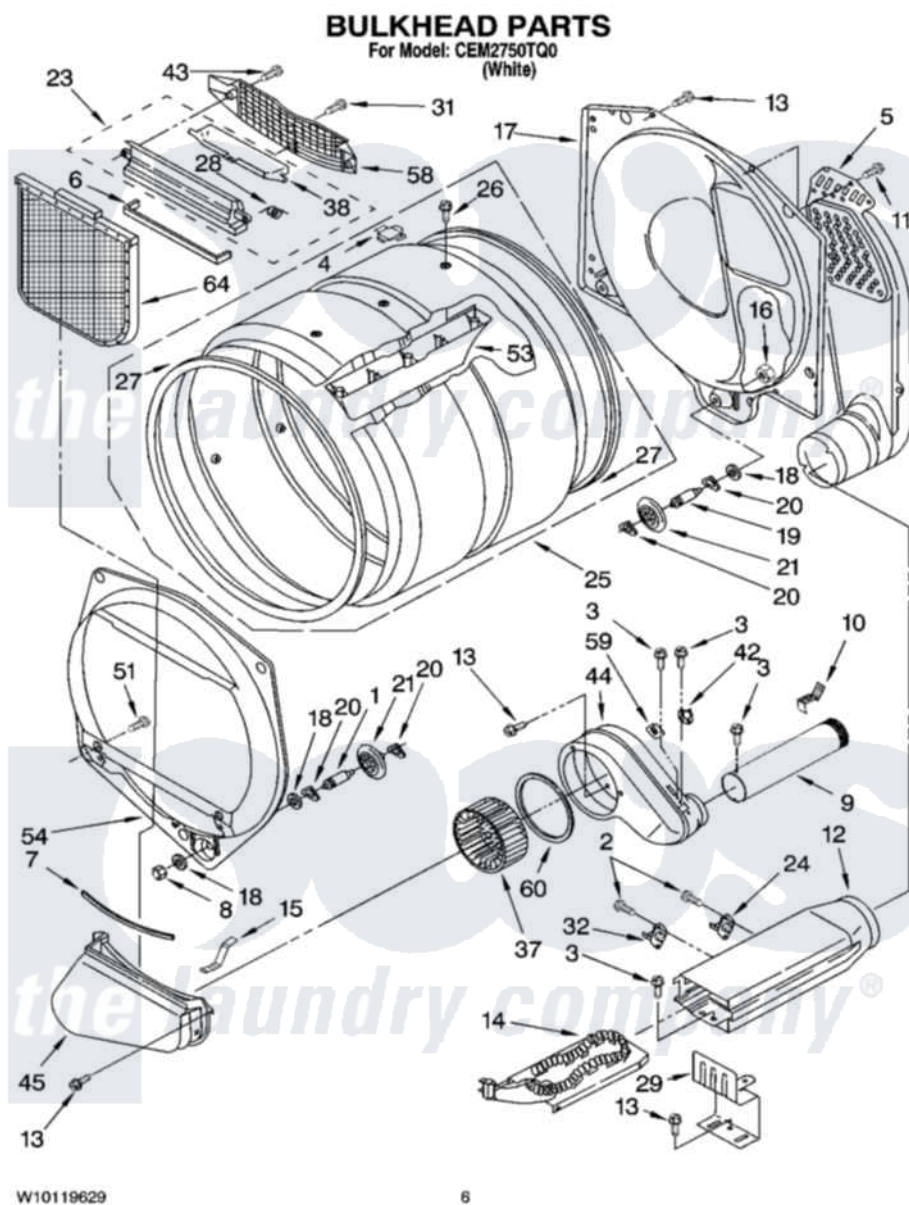

# Whirlpool CEM2750TQ0 03 - BULKHEAD PARTS, OPTIONAL PARTS (NOT INCLUDED)

Whirlpool Commercial Whirlpool CEM2750TQ0 Dryer Parts Parts Diagram 03 - BULKHEAD PARTS, OPTIONAL PARTS (NOT INCLUDED)

[Click on the part number to view part](#)

Item	Original Part Number	Replaced By	Status	Part Description
1	<a href="#">8575324</a>	<a href="#">W10359271</a>		Shaft, Drum Roller Threads
2	<a href="#">90767</a>			Screw, 8A X 3/8 HeX Washer Head Tapping
3	8533971	<a href="#">90767</a>		Screw, 8A X 3/8 HeX Washer Head Tapping
4	<a href="#">8066086</a>			Plug, Drum Hole
5	697354	<a href="#">3387911</a>		Duct-Air
6	<a href="#">697813</a>			Seal, Outlet Housing
7	697814	<a href="#">697813</a>		Seal, Outlet Housing
8	3934666	<a href="#">W10080210</a>		Nut, 3/8 X 16
9	8066224	<a href="#">279936</a>		Kit-Exhst
10	<a href="#">8572105</a>			Retainer, Toe Panel
11	<a href="#">693995</a>			Screw, Hex Head
12	<a href="#">3392537</a>			Box, Heater
13	3390647	<a href="#">488729</a>		Screw