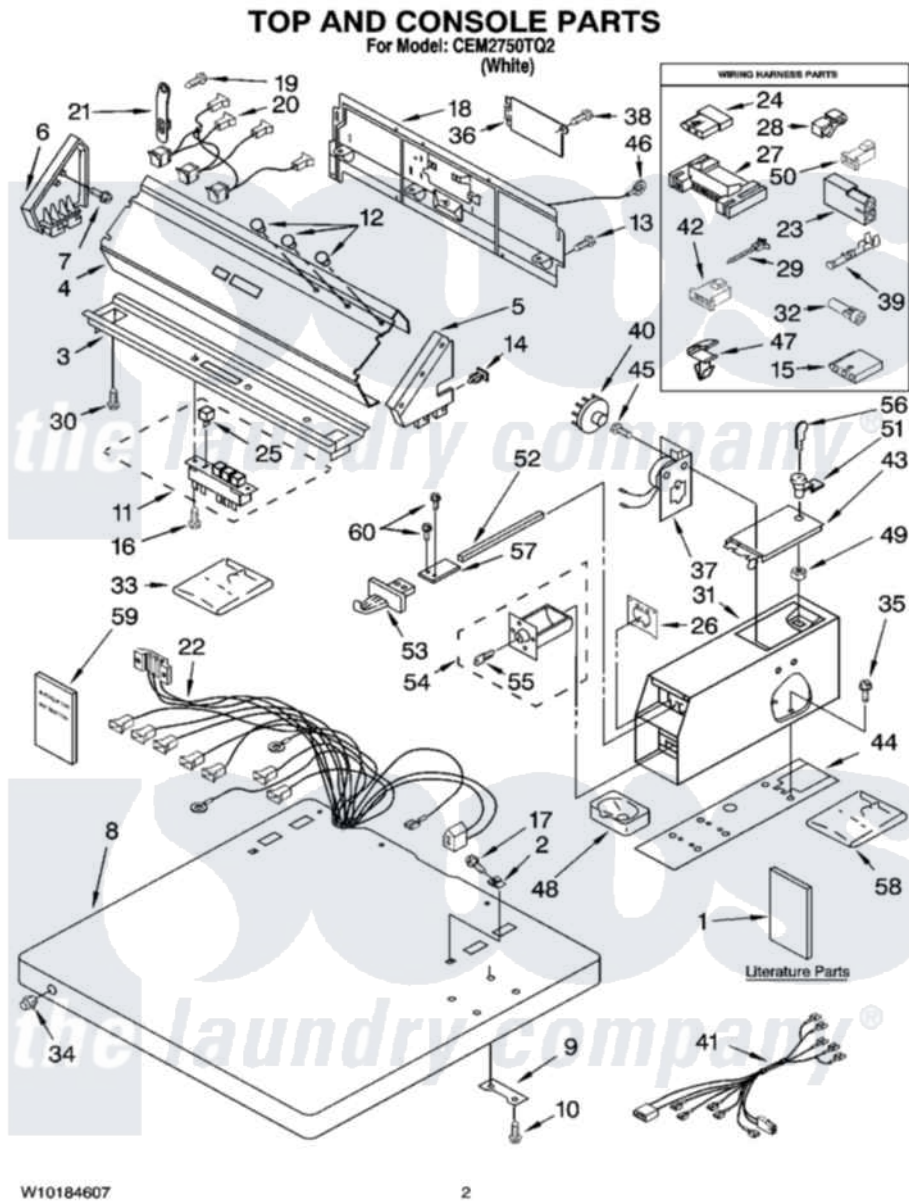

# Whirlpool CEM2750TQ2 01 - TOP AND CONSOLE PARTS

Whirlpool [Commercial Whirlpool CEM2750TQ2 Dryer Parts](#) Parts Diagram 01 - TOP AND CONSOLE PARTS  
Click on the part number to view part

Item	Original Part Number	Replaced By	Status	Part Description
1	W10184582		Not Available	Instructions, Installation
"	<a href="#">8576821</a>			Wiring Diagram
"	<a href="#">W10184607</a>			Repair Parts List
2	<a href="#">357213</a>			Nut, Push-In
3	<a href="#">3361029</a>			Bracket, Control
4	<a href="#">8316634</a>			Panel, Control
5	8316516	<a href="#">W10096340</a>		Cap, End
6	<a href="#">3949734</a>	<a href="#">W10096320</a>		Cap, End
7	97787	<a href="#">W10109200</a>		Screw, Baffle Mounting
8	<a href="#">3954665</a>			Top
9	3347825	<a href="#">3353813</a>		Plate, Mounting
10	<a href="#">98445</a>			Screw, 10-16 X 3/4
11	<a href="#">8316437</a>	<a href="#">W10330137</a>		Switch, Pushbutton
12	<a href="#">3348109</a>			Lens Light
13	<a href="#">693995</a>			Screw, Hex Head
14	<a href="#">689559</a>			Nut, Push-In