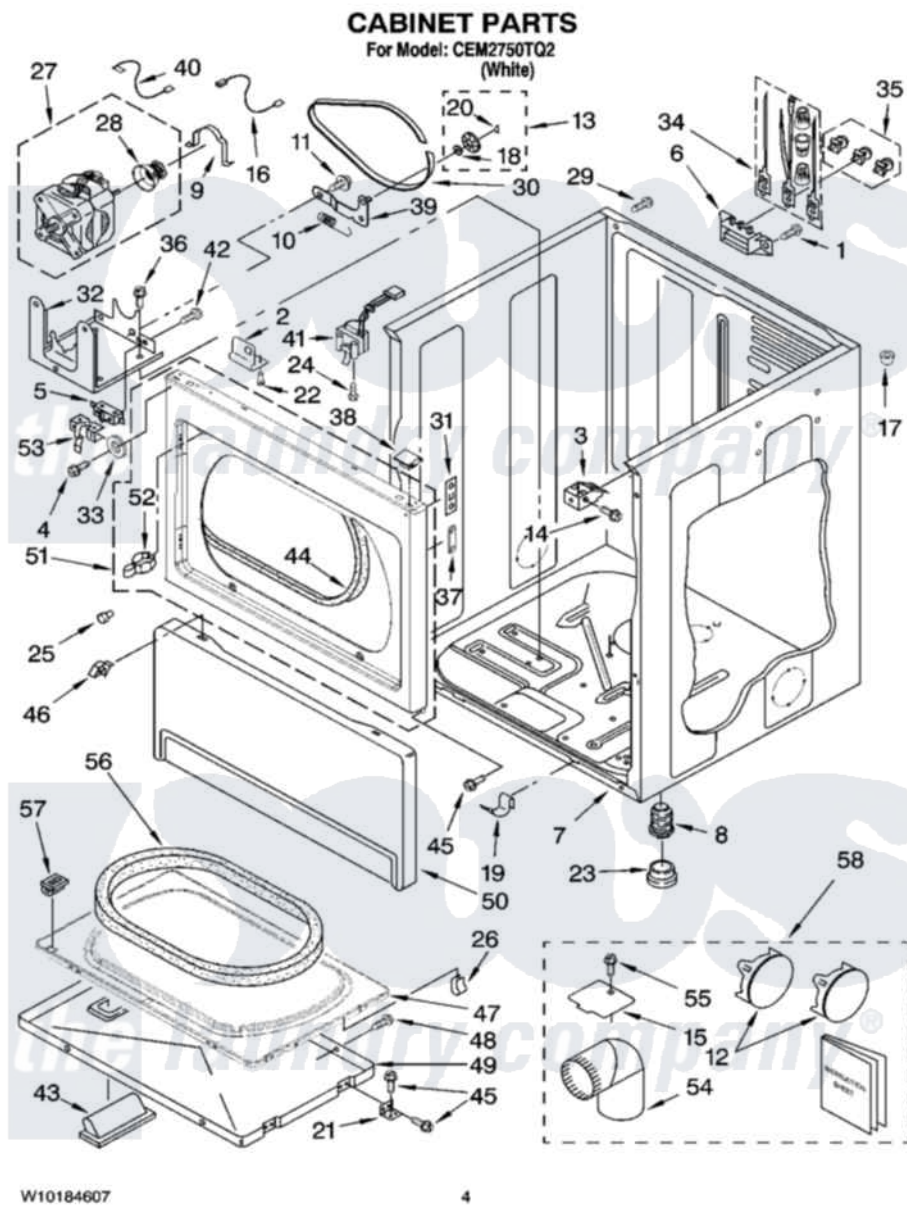

Whirlpool CEM2750TQ2 02 - CABINET PARTS

Whirlpool [Commercial Whirlpool CEM2750TQ2 Dryer Parts](#) Parts Diagram 02 - CABINET PARTS
Click on the part number to view part

Item	Original Part Number	Replaced By	Status	Part Description
1	3393008	308685		Side Trim)
2	3353948			Bracket, Lock
3	3391846			Clip, Front Panel
4	3393258	3373329D		Screw
5	3394881	279782		Switch-Lid
6	3397659			Block, Terminal
7	8310656			Cabinet
8	3392100	49621		Feet-Leveling
"	279810			Foot-Optional
9	W10121316			Plug, Multivent
10	3387374			Spring, Idler
11	3389420			Retainer-Idler 1/4-20 X 1/16
12	697750	W10470674		Dryer Exhaust Kit
13	3388672	279640		Pulley-ldr
14	3391915	681615		Screw
15	3394331			Plate Cover

16	W10167612		Wire, Broken Belt Switch
17	356674		Cone, Wedge
18	W10121334		Washer, Thrust
19	297092		Clip
20	690997		Washer, Thrust
21	3389247		Hinge And Pin Assembly
22	63554		Rivet
23	3391943		Boot, Foot
24	697773	3395530	Screw
25	693152		Bumper, Console
26	3389249		Nut, Inner Door
27	8538264	W10438970	Motor-Drve
28	3389627	W10299847	Pulley-Motor
29	8533974	4331106	Screw, No.10-32 X 7/16
30	3387610	661570	Belt
31	3390902		Clip, Door Hinge
32	3387118		Bracket, Motor
33	3392186	4159590	Washer
34	279318		Terminal Tinned And Brass Panel
35	279393		Terminal Block Screw Kit
36	3390663	681414	Screw, 10AB X 1/2
37	W10191265		Plug, Hinge Screw Front Panel
38	345670		Lock, Top
39	3388674	W10118756	Idler Bracket
40	3398948		Wire, Jumper
41	3406109	3406107	Door Switch Assembly
42	98129		Screw, 6-20 X 1 1/16
43	3389522		Handle, Door
44	3387242		Seal, Front Panel
45	342055	488627	Screw
46	3388229		Retainer, Toe Panel
47	3392563	280083	Door-Rear
48	694091		Trim, Side Right Hand
49	3387872		Door, Front
50	697215	3406797	Toe Panel
51	W10192882	W10242810	Panel
52	696144	279570	Latch
53	8066120		Lever, Door Switch
54	279731	49026	4" - 90° Elbow
55	3390647	488729	Screw
56	3390735		Seal, Door
57	3392538	279570	Latch
"	BLANK	Not Available	Optional Parts Not Included
58	279818	W10470674	Dryer Exhaust Kit