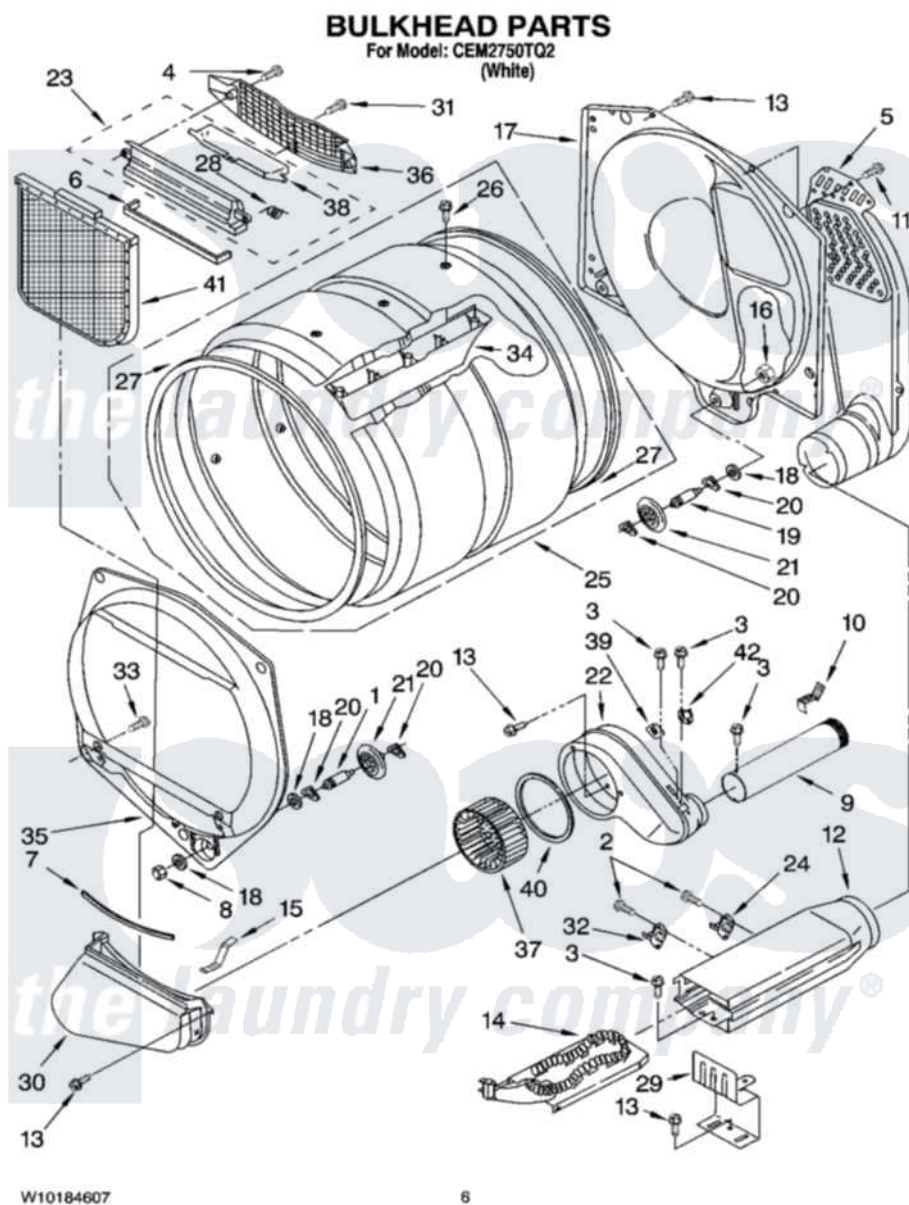

Whirlpool CEM2750TQ2 03 - BULKHEAD PARTS, OPTIONAL PARTS (NOT INCLUDED)

Whirlpool Commercial Whirlpool CEM2750TQ2 Dryer Parts Parts Diagram 03 - BULKHEAD PARTS, OPTIONAL PARTS (NOT INCLUDED)

[Click on the part number to view part](#)

Item	Original Part Number	Replaced By	Status	Part Description
1	8575324	W10359271		Shaft, Drum Roller Threads
2	90767			Screw, 8A X 3/8 HeX Washer Head Tapping
3	8533971	90767		Screw, 8A X 3/8 HeX Washer Head Tapping
4	3387230			Screw, 10-16 X 13/16
5	697354	3387911		Duct-Air
6	697813			Seal, Outlet Housing
7	697814	697813		Seal, Outlet Housing
8	3934666	W10080210		Nut, 3/8 X 16
9	8066224	279936		Kit-Exhst
10	8572105			Retainer, Toe Panel
11	693995			Screw, Hex Head
12	3392537			Box, Heater
13	3390647	488729		Screw

14	3387748		Element, Heater
15	8066208		Clip-Exhaust
16	W10001120	W10080190	Nut, 3/8-16
17	3387809		Bulkhead, Rear
18	3387459	W10080960	Washer, Support
19	8575325	W10359272	Shaft, Roller Drum Threads
20	690997		Washer, Thrust
21	8536973	W10314173	Support
22	8544362	W10119255	Housing, Blower
23	3394985	8563755	Housing, Outlet Assembly
24	8318314	279973	Kit, Thermal Cut-Off
25	8318215	W10197999	Drum
26	W10219342		Screw, Baffle Mounting
27	W10166807	280114	Seal
28	3394986		Spring, Lint Screen Door
29	8066099		Bracket, Heater Box
30	8066168	W10128606	Duct-Lint
31	487909	488729	Screw
32	3391914		Thermostat 295 F
33	3357011	308685	Side Trim)
34	697693	W10113136	Baffle, Drum
35	697557		Bulkhead, Front
36	8299979		Grill, Outlet Screen Door
37	W10168564	W10349492	Wheel, Blower
38	3394984	8563758	Door, Lint Screen
39	3392519		Thermal Limiter
40	697770		Seal, Cover Plate Blower Housing
41	W10049370	W10120998	Screen
42	3387138		Thermostat, Internal-Bias
	BLANK	Not Available	ACCESSORY PARTS
"	4392067		Kit, Dryer Repair
"	8522199		Accessory Parts
"	72017		Paint, Touch-Up
"	350930		Paint, Pressurized Spray B
"	350938		Paint, Pressurized Spray B
"	799344		Paint, Touch-Up)