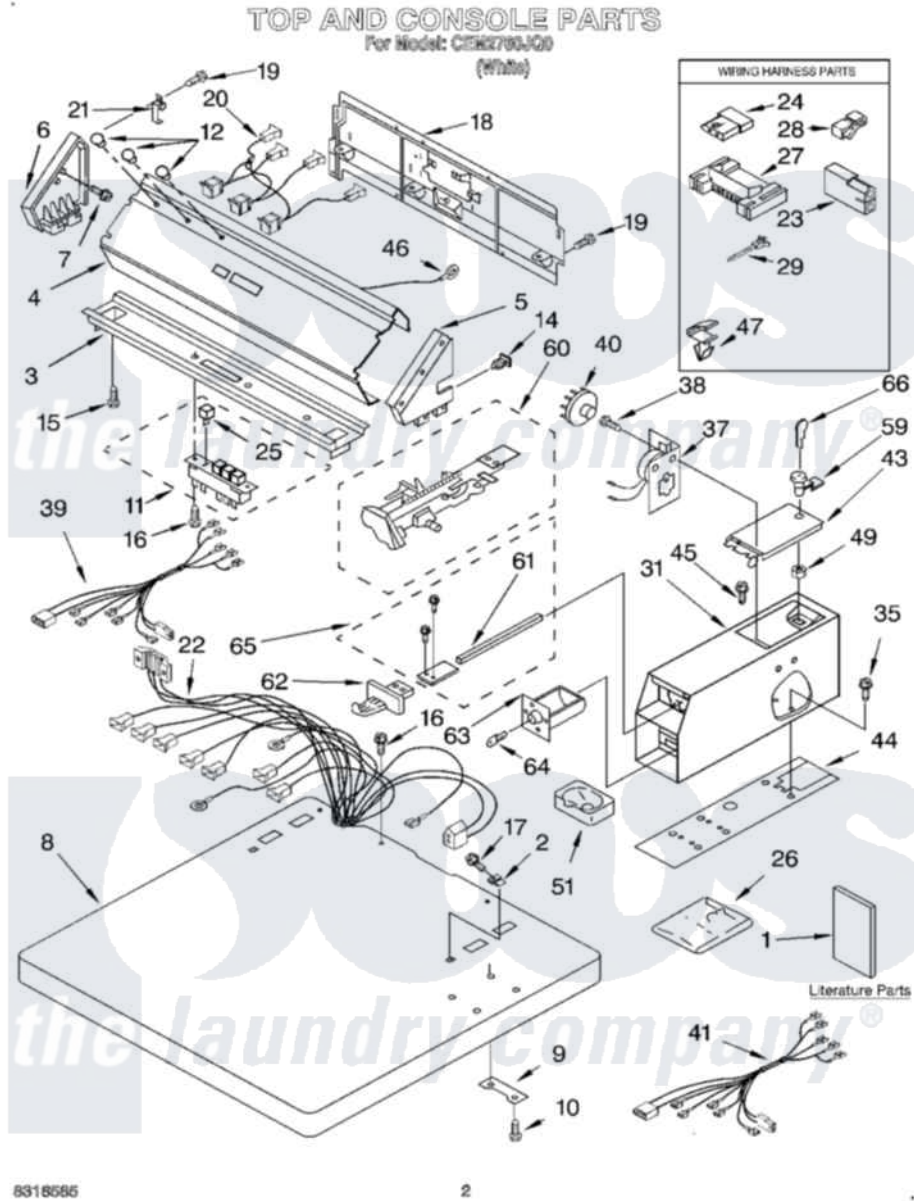

# Whirlpool CEM2760JQ0 02 - TOP AND CONSOLE, LITERATURE

8318585

2

Whirlpool Commercial Whirlpool CEM2760JQ0 Dryer Parts Parts Diagram 02 - TOP AND CONSOLE, LITERATURE  
 Click on the part number to view part

14	<a href="#">689559</a>		Nut, Push-In
15	339554	<a href="#">3390631</a>	Screw, 10-16 X 3/8
16	3393918	<a href="#">355214</a>	Screw And Washer
17	<a href="#">8281182</a>		Screw, 8-18 X 1 1/4
18	3406471	Not Available	Panel, Rear (Upper)
19	3390647	<a href="#">488729</a>	Screw
20	<a href="#">3401177</a>		Light, Indicator Assembly
21	<a href="#">387402</a>		Hinge
22	<a href="#">8283165</a>		Harness, Main
23	<a href="#">717252</a>		Receptacle, Terminal
24	<a href="#">717253</a>		Receptacle
25	<a href="#">8316433</a>		Pushbutton
26	8316238	<a href="#">279950</a>	Funnel
27	<a href="#">3395683</a>		Receptacle, Multi-Terminal
28	<a href="#">3397658</a>		Clip, Ground
29	<a href="#">3391018</a>		Tie Cable
31	<a href="#">3406994</a>		Case, Meter
35	<a href="#">3349065</a>		Bolt, Meter Case Mounting
37	3387975	<a href="#">279737</a>	Timer
38	<a href="#">90767</a>		Screw, 8A X 3/8 HeX Washer Head Tapping
39	<a href="#">3401691</a>		Harness, Console
40	<a href="#">339855</a>		Timing Cam
41	<a href="#">3401682</a>		Harness, Timer
43	<a href="#">3351136</a>		Service Door Assembly
44	3348850	<a href="#">3954812</a>	Cushion, Meter Case
45	<a href="#">339805</a>		Screw, 10-32 X 3/16
46	3398893	<a href="#">3395559</a>	Wire
47	<a href="#">3394427</a>		Clip-Harness
49	<a href="#">90406</a>		Cage Nut, 5/16-18
51	<a href="#">385421</a>		Funnel, Coin