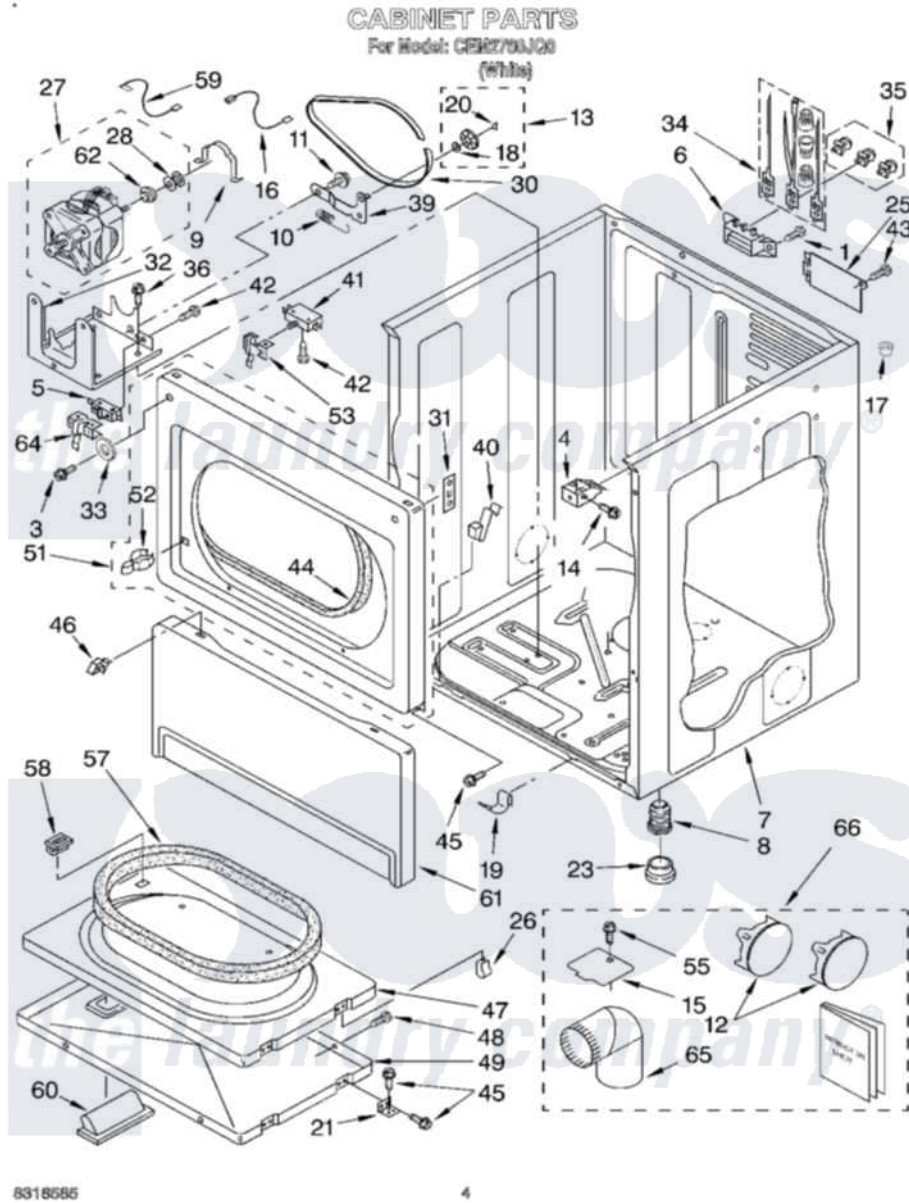

# Whirlpool CEM2760JQ0 03 - CABINET

8318585

4

Whirlpool [Commercial Whirlpool CEM2760JQ0 Dryer Parts](#) Parts Diagram 03 - CABINET  
Click on the part number to view part

Item	Original Part Number	Replaced By	Status	Part Description
1	3393008	<a href="#">308685</a>		Side Trim )
3	3393258	<a href="#">3373329D</a>		Screw
4	<a href="#">3391846</a>			Clip, Front Panel
5	3394881	<a href="#">279782</a>		Switch-Lid
6	<a href="#">3397659</a>			Block, Terminal
7	3402264	<a href="#">280051</a>		Cabinet
8	3392100	<a href="#">49621</a>		Feet-Leveling
"	<a href="#">279810</a>			Foot-Optional
9	<a href="#">660658</a>			Clamp, Motor Mounting 343481 685441
10	<a href="#">3387374</a>			Spring, Idler
11	<a href="#">3389420</a>			Retainer-Idler 1/4-20 X 1/16
12	697750	<a href="#">W10470674</a>		Dryer Exhaust Kit
13	3388672	<a href="#">279640</a>		Pulley-Idr
14	<a href="#">3387230</a>			Screw, 10-16 X 13/16
15	<a href="#">3394331</a>			Plate Cover
16	<a href="#">3394081</a>			Wire, Broken Belt Switch