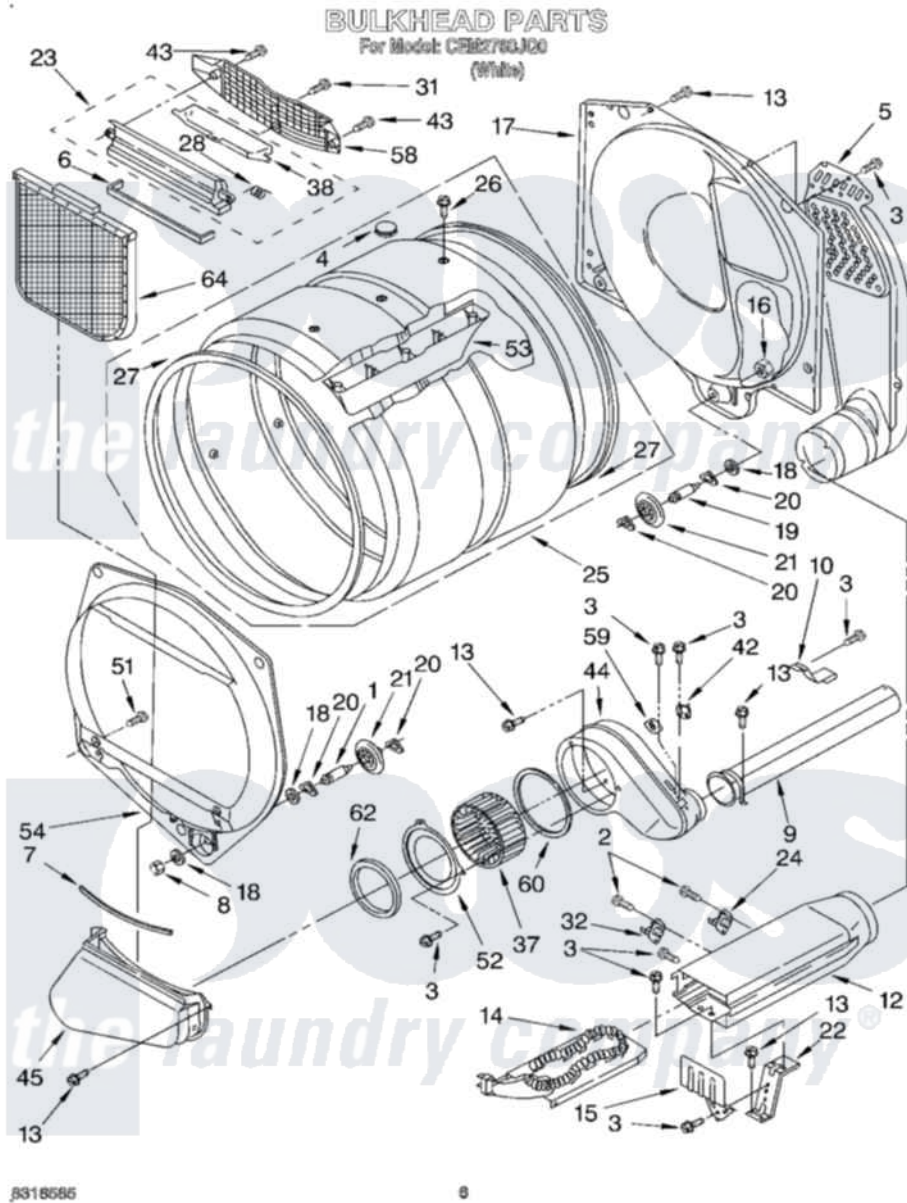

Whirlpool CEM2760JQ0 04 - BULKHEAD

Whirlpool [Commercial Whirlpool CEM2760JQ0 Dryer Parts](#) Parts Diagram 04 - BULKHEAD
Click on the part number to view part

Item	Original Part Number	Replaced By	Status	Part Description
1	3399508	W10359271		Shaft, Drum Roller Threads
2	90767			Screw, 8A X 3/8 HeX Washer Head Tapping
3	3390646	W10139210		Screw, 8-18 X 5/16
4	3977358	8066086		Plug, Drum Hole
5	697354	3387911		Duct-Air
6	697813			Seal, Outlet Housing
7	697814	697813		Seal, Outlet Housing
8	3359452			Nut, Lock
9	3406550	279936		Kit-Exhst
10	3395536			Clip
12	3392537			Box, Heater
13	3390647	488729		Screw
14	3387748			Element, Heater
15	697699		Not Available	Shield, Heat
16	3387709			Nut, 3/8-16
17	3387809			Bulkhead, Rear

18	3387459	W10080960	Washer, Support
19	3399509	W10359272	Shaft, Roller Drum Threads
20	690997		Washer, Thrust
21	3396801	W10314173	Support
22	697700	3393471	Bracket, Heater
23	3394985	8563755	Housing, Outlet Assembly
24	3977395	279973	Kit, Thermal Cut-Off
25	697282	W10113138	Complete Drum Assembly
26	97787	W10109200	Screw, Baffle Mounting
27	697694	280114	Seal
28	3394986		Spring, Lint Screen Door
31	487909	488729	Screw
32	3391914		Thermostat 295 F
37	697772		Wheel, Blower
38	3394984	8563758	Door, Lint Screen
42	3387138		Thermostat, Internal-Bias
43	3387230		Screw, 10-16 X 13/16
44	697363	8544363	Housing, Blower
45	3390531	8530036	Lint Duct Assembly
51	3357011	308685	Side Trim)
52	697771	279780	Cover
53	697693	W10113136	Baffle, Drum
54	697557		Bulkhead, Front
58	8299979		Grill, Outlet Screen Door
59	3390719		Thermal-Fuse
60	697770		Seal, Cover Plate Blower Housing
62	697769	8566209	Seal, Transition Duct
64	3390721	W10120998	Screen
"	72017		Paint, Touch-Up
"	72107		Paint, Touch-Up
"	350930		Paint, Pressurized Spray B
"	350956		Paint, Spray 13 Oz.
"	350938		Paint, Pressurized Spray B
"	799344		Paint, Touch-Up)
"	978883		Almond