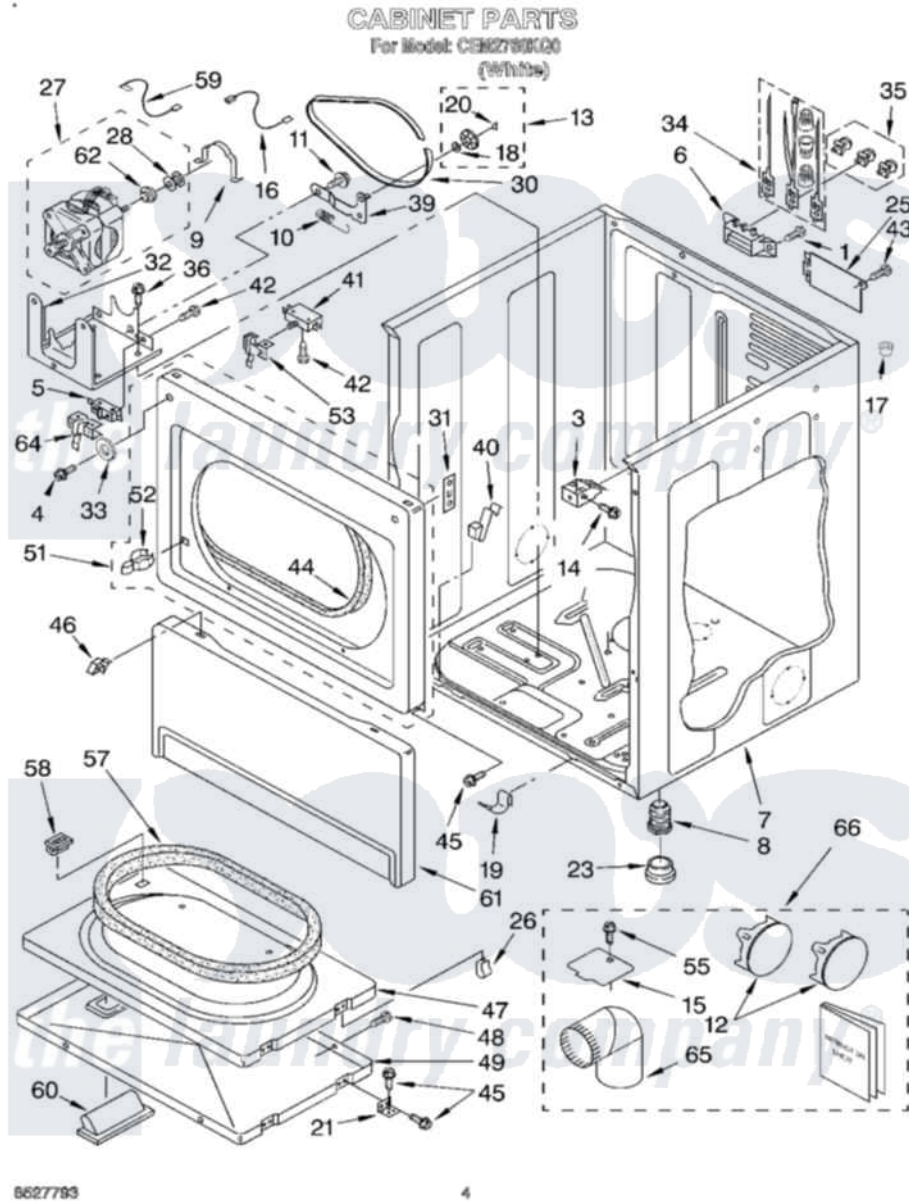

Whirlpool CEM2760KQ0 03 - CABINET

8627793

4

Whirlpool [Commercial Whirlpool CEM2760KQ0 Dryer Parts](#) Parts Diagram 03 - CABINET
Click on the part number to view part

Item	Original Part Number	Replaced By	Status	Part Description
1	3393008	308685		Side Trim)
3	3391846			Clip, Front Panel
4	3393258	3373329D		Screw
5	3394881	279782		Switch-Lid
6	3397659			Block, Terminal
7	8310656			Cabinet
8	3392100	49621		Feet-Leveling
"	279810			Foot-Optional
9	660658			Clamp, Motor Mounting 343481 685441
10	3387374			Spring, Idler
11	3389420			Retainer-Idler 1/4-20 X 1/16
12	697750	W10470674		Dryer Exhaust Kit
13	3388672	279640		Pulley-Idr
14	3391915	681615		Screw
15	8066115	3394331		Plate Cover
16	3394081			Wire, Broken Belt Switch

17	356674		Cone, Wedge
18	233520		Washer, Thrust
19	297092		Clip
20	690997		Washer, Thrust
21	3389247		Hinge And Pin Assembly
23	3391943		Boot, Foot
25	8317342	W10119283	Cover, Terminal Block
26	3389249		Nut, Inner Door
27	3395656	W10438970	Motor-Drive
28	3389627	W10299847	Pulley-Motor
30	3387610	661570	Belt
31	3390902		Clip, Door Hinge
32	3387118		Bracket, Motor
33	3392186	4159590	Washer
34	279318		Terminal Tinned And Brass Panel
35	279393		Terminal Block Screw Kit
36	3390663	681414	Screw, 10AB X 1/2
39	3388674	W10118756	Idler Bracket
40	3388600		Clip, Lint Duct
41	347207	279347	Switch-Lid
42	98129		Screw, 6-20 X 1 1/16
43	3390814	90767	Screw, 8A X 3/8 HeX Washer Head Tapping
44	3387242		Seal, Front Panel
45	342055	488627	Screw
46	3388229		Retainer, Toe Panel
47	3392563	280083	Door-Rear
48	694091		Trim, Side Right Hand
49	3387872		Door, Front
51	3393081	279722	Panel
52	696144	279570	Latch
53	691581		Lever, Door Switch
55	693995		Screw, Hex Head
57	3390735		Seal, Door
58	3392538	279570	Latch
59	3398948		Wire, Jumper
60	3389522		Handle, Door
61	697215	3406797	Toe Panel
62	3393657		Restrainer, Belt
64	3391408	8066120	Lever, Door Switch
65	279731	49026	4" - 90° Elbow
66	279818	W10470674	Dryer Exhaust Kit