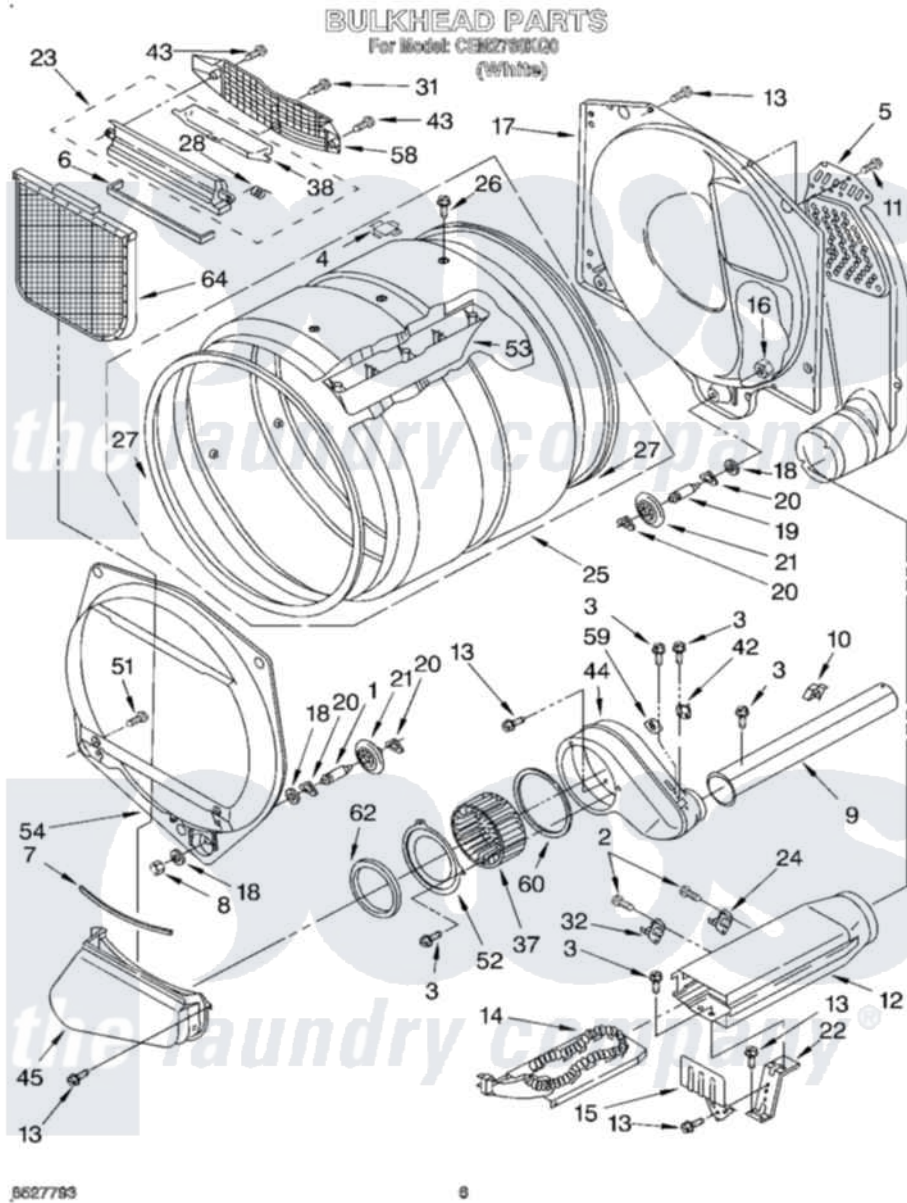

Whirlpool CEM2760KQ0 04 - BULKHEAD, OPTIONAL

Whirlpool [Commercial Whirlpool CEM2760KQ0 Dryer Parts](#) Parts Diagram 04 - BULKHEAD, OPTIONAL
Click on the part number to view part

Item	Original Part Number	Replaced By	Status	Part Description
1	3399508	W10359271		Shaft, Drum Roller Threads
2	90767			Screw, 8A X 3/8 HeX Washer Head Tapping
3	3390646	W10139210		Screw, 8-18 X 5/16
4	8066086			Plug, Drum Hole
5	697354	3387911		Duct-Air
6	697813			Seal, Outlet Housing
7	697814	697813		Seal, Outlet Housing
8	3359452			Nut, Lock
9	8318486	279936		Kit-Exhst
10	3388229			Retainer, Toe Panel
11	693995			Screw, Hex Head
12	3392537			Box, Heater
13	3390647	488729		Screw
14	3387748			Element, Heater
15	697699		Not Available	Shield, Heat
16	3387709			Nut, 3/8-16

17	3387809		Bulkhead, Rear
18	3387459	W10080960	Washer, Support
19	3399509	W10359272	Shaft, Roller Drum Threads
20	690997		Washer, Thrust
21	3396801	W10314173	Support
22	697700	3393471	Bracket, Heater
23	3394985	8563755	Housing, Outlet Assembly
24	3977395	279973	Kit, Thermal Cut-Off
25	8318215	W10197999	Drum
26	97787	W10109200	Screw, Baffle Mounting
27	697694	280114	Seal
28	3394986		Spring, Lint Screen Door
31	487909	488729	Screw
32	3391914		Thermostat 295 F
37	697772		Wheel, Blower
38	3394984	8563758	Door, Lint Screen
42	3387138		Thermostat, Internal-Bias
43	3387230		Screw, 10-16 X 13/16
44	697363	8544363	Housing, Blower
45	3390531	8530036	Lint Duct Assembly
51	3357011	308685	Side Trim)
52	697771	279780	Cover
53	697693	W10113136	Baffle, Drum
54	697557		Bulkhead, Front
58	8299979		Grill, Outlet Screen Door
59	3390719		Thermal-Fuse
60	697770		Seal, Cover Plate Blower Housing
62	697769	8566209	Seal, Transition Duct
64	3390721	W10120998	Screen
"	72017		Paint, Touch-Up
"	350930		Paint, Pressurized Spray B
"	350938		Paint, Pressurized Spray B
"	799344		Paint, Touch-Up)