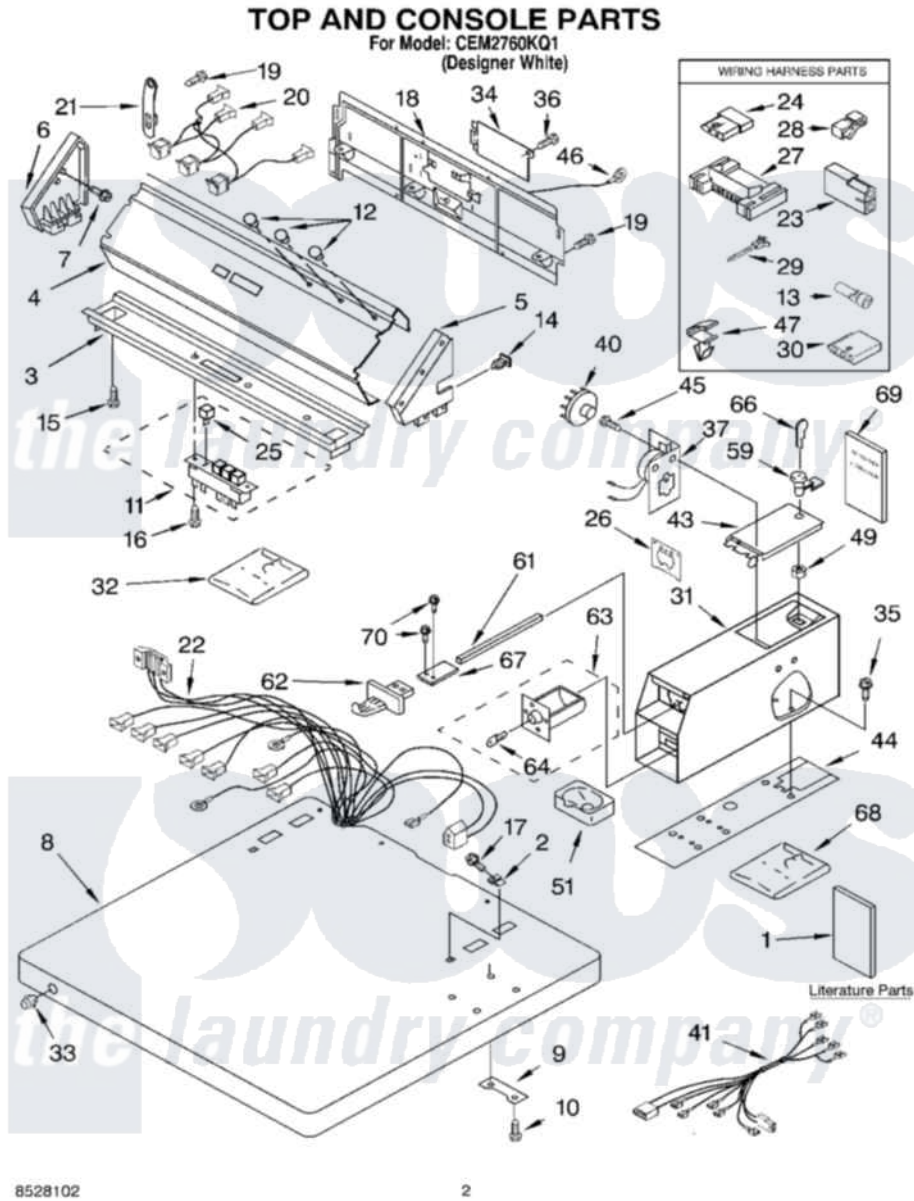

Whirlpool CEM2760KQ1 02 - TOP AND CONSOLE, LITERATURE

Whirlpool [Commercial Whirlpool CEM2760KQ1 Dryer Parts](#) Parts Diagram 02 - TOP AND CONSOLE, LITERATURE
Click on the part number to view part

Item	Original Part Number	Replaced By	Status	Part Description
1	LIT8527795			Literature Parts
"	LIT8315969		Not Available	Literature Parts (Label, Wiring Diagram)
"	LIT8528102			Service Parts List
2	357213			Nut, Push-In
3	3361029			Bracket, Control
4	8316634			Panel, Control
5	8316516	W10096340		Cap, End
6	3949734	W10096320		Cap, End
7	97787	W10109200		Screw, Baffle Mounting
8	3954665			Top
9	3347825	3353813		Plate, Mounting
10	98445			Screw, 10-16 X 3/4
11	8316437	W10330137		Switch, Pushbutton
12	3348109			Lens Light
13	351297			Plug, Harness
14	689559			Nut, Push-In