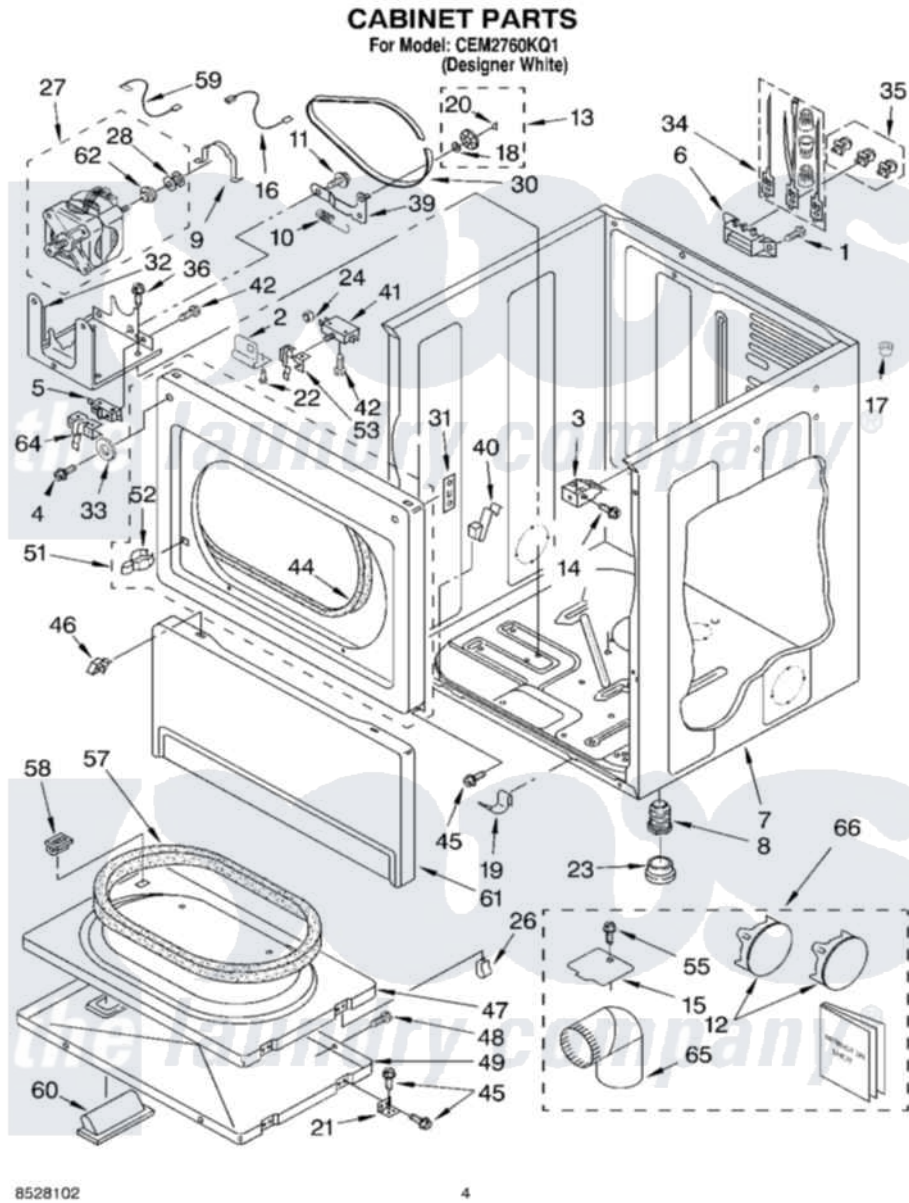

Whirlpool CEM2760KQ1 03 - CABINET

Whirlpool [Commercial Whirlpool CEM2760KQ1 Dryer Parts](#) Parts Diagram 03 - CABINET
Click on the part number to view part

Item	Original Part Number	Replaced By	Status	Part Description
1	3393008	308685		Side Trim)
2	3353948			Bracket, Lock
3	3391846			Clip, Front Panel
4	3393258	3373329D		Screw
5	3394881	279782		Switch-Lid
6	3397659			Block, Terminal
7	8310656			Cabinet
8	3392100	49621		Feet-Leveling
"	279810			Foot-Optional
9	660658			Clamp, Motor Mounting 343481 685441
10	3387374			Spring, Idler
11	3389420			Retainer-Idler 1/4-20 X 1/16
12	697750	W10470674		Dryer Exhaust Kit
13	3388672	279640		Pulley-ldr
14	3391915	681615		Screw
15	3394331			Plate Cover

16	3394081		Wire, Broken Belt Switch
17	356674		Cone, Wedge
18	233520		Washer, Thrust
19	297092		Clip
20	690997		Washer, Thrust
21	3389247		Hinge And Pin Assembly
22	63554		Rivet
23	3391943		Boot, Foot
24	90406		Cage Nut, 5/16-18
26	3389249		Nut, Inner Door
27	661656	W10438970	Motor-Drve
28	3389627	W10299847	Pulley-Motor
30	3387610	661570	Belt
31	3390902		Clip, Door Hinge
32	3387118		Bracket, Motor
33	3392186	4159590	Washer
34	279318		Terminal Tinned And Brass Panel
35	279393		Terminal Block Screw Kit
36	3390663	681414	Screw, 10AB X 1/2
39	3388674	W10118756	Idler Bracket
40	3388600		Clip, Lint Duct
41	347207	279347	Switch-Lid
42	98129		Screw, 6-20 X 1 1/16
44	3387242		Seal, Front Panel
45	342055	488627	Screw
46	3388229		Retainer, Toe Panel
47	3392563	280083	Door-Rear
48	694091		Trim, Side Right Hand
49	3387872		Door, Front
51	3393081	279722	Panel
52	696144	279570	Latch
53	691581		Lever, Door Switch
55	693995		Screw, Hex Head
57	3390735		Seal, Door
58	3392538	279570	Latch
59	3398948		Wire, Jumper
60	3389522		Handle, Door
61	697215	3406797	Toe Panel
62	3393657		Restrainer, Belt
64	3391408	8066120	Lever, Door Switch
65	279731	49026	4" - 90° Elbow
66	279818	W10470674	Dryer Exhaust Kit