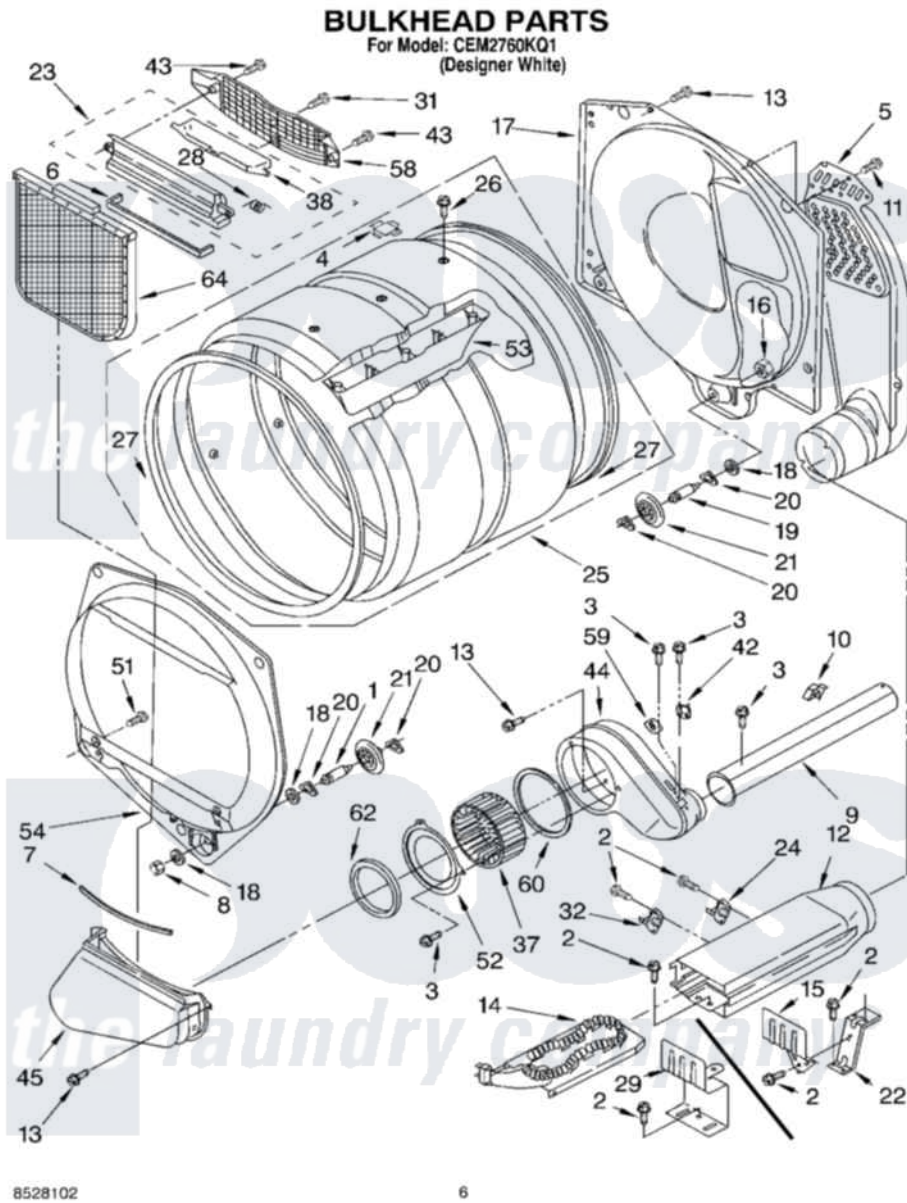

Whirlpool CEM2760KQ1 04 - BULKHEAD

Whirlpool [Commercial Whirlpool CEM2760KQ1 Dryer Parts](#) Parts Diagram 04 - BULKHEAD
[Click on the part number to view part](#)

Item	Original Part Number	Replaced By	Status	Part Description
1	3399508	W10359271		Shaft, Drum Roller Threads
2	90767			Screw, 8A X 3/8 HeX Washer Head Tapping
3	3390646	W10139210		Screw, 8-18 X 5/16
4	8066086			Plug, Drum Hole
5	697354	3387911		Duct-Air
6	697813			Seal, Outlet Housing
7	697814	697813		Seal, Outlet Housing
8	3359452			Nut, Lock
9	8318486	279936		Kit-Exhst
10	3388229			Retainer, Toe Panel
11	693995			Screw, Hex Head
12	3392537			Box, Heater
13	3390647	488729		Screw
14	3387748			Element, Heater
15	697699		Not Available	Shield, Heat
16	3387709			Nut, 3/8-16

17	3387809		Bulkhead, Rear
18	3387459	W10080960	Washer, Support
19	3399509	W10359272	Shaft, Roller Drum Threads
20	690997		Washer, Thrust
21	8536973	W10314173	Support
22	697700	3393471	Bracket, Heater
23	3394985	8563755	Housing, Outlet Assembly
24	8318314	279973	Kit, Thermal Cut-Off
25	8318215	W10197999	Drum
26	97787	W10109200	Screw, Baffle Mounting
27	697694	280114	Seal
28	3394986		Spring, Lint Screen Door
29	8066099		Bracket, Heater Box
31	487909	488729	Screw
32	3391914		Thermostat 295 F
37	697772		Wheel, Blower
38	3394984	8563758	Door, Lint Screen
42	3387138		Thermostat, Internal-Bias
43	3387230		Screw, 10-16 X 13/16
44	8530038	8544363	Housing, Blower
45	8530036		Lint Duct Assembly
51	3357011	308685	Side Trim)
52	697771	279780	Cover
53	697693	W10113136	Baffle, Drum
54	697557		Bulkhead, Front
58	8299979		Grill, Outlet Screen Door
59	3390719		Thermal-Fuse
60	697770		Seal, Cover Plate Blower Housing
62	697769	8566209	Seal, Transition Duct
64	3390721	W10120998	Screen
"	4392067		Kit, Dryer Repair
"	8522199		Accessory Parts
"	72017		Paint, Touch-Up
"	350930		Paint, Pressurized Spray B
"	350938		Paint, Pressurized Spray B
"	799344		Paint, Touch-Up)