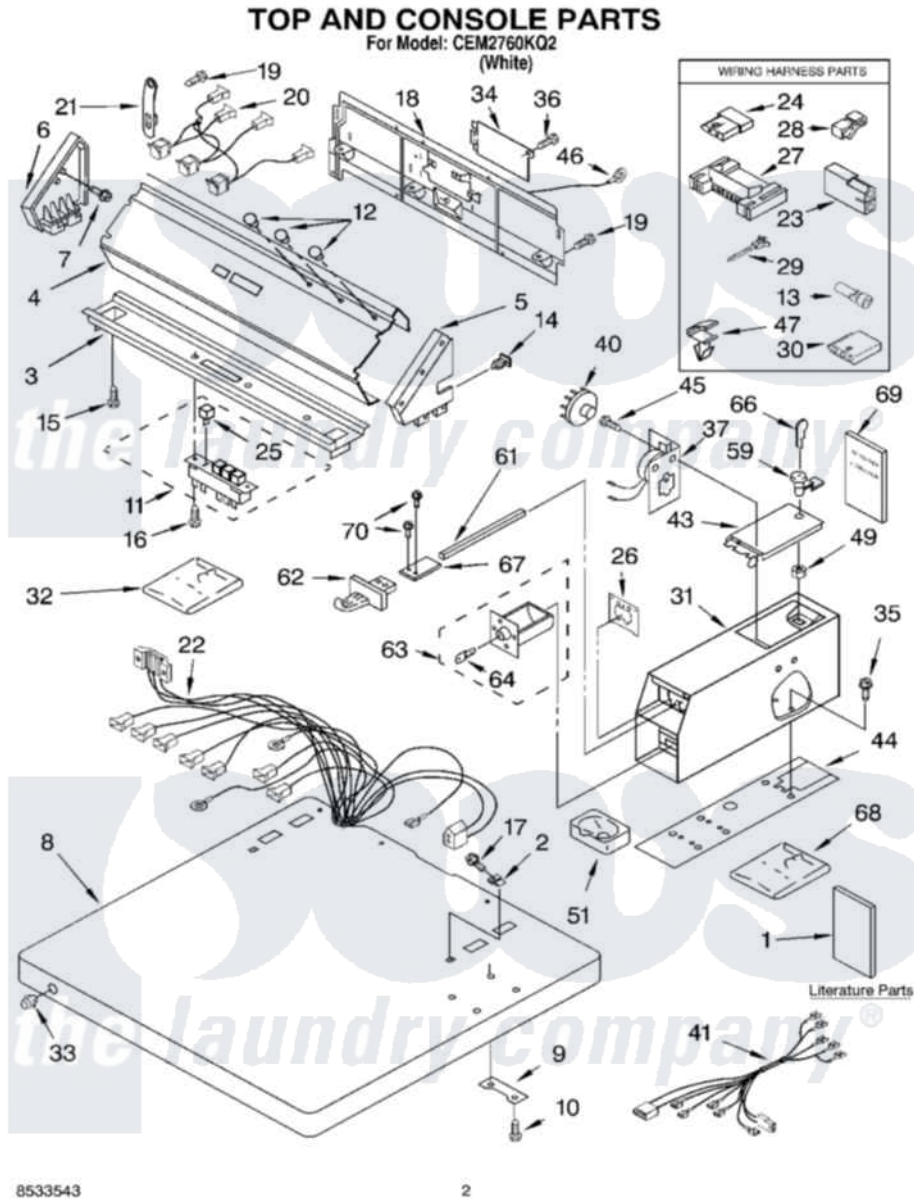

Whirlpool CEM2760KQ2 01 - TOP AND CONSOLE PARTS

8533543

2

Whirlpool Commercial Whirlpool CEM2760KQ2 Dryer Parts Parts Diagram 01 - TOP AND CONSOLE PARTS
 Click on the part number to view part

Item	Original Part Number	Replaced By	Status	Part Description
1	LIT8527795			Literature Parts
"	LIT8533569			Literature Parts
"	LIT8533543		Not Available	Literature Parts (Service Parts List)
2	357213			Nut, Push-In
3	3361029			Bracket, Control
4	8316634			Panel, Control
5	8316516	W10096340		Cap, End
6	3949734	W10096320		Cap, End
7	97787	W10109200		Screw, Baffle Mounting
8	3954665			Top
9	3347825	3353813		Plate, Mounting
10	98445			Screw, 10-16 X 3/4
11	8316437	W10330137		Switch, Pushbutton
12	3348109			Lens Light
13	351297			Plug, Harness
14	689559			Nut, Push-In