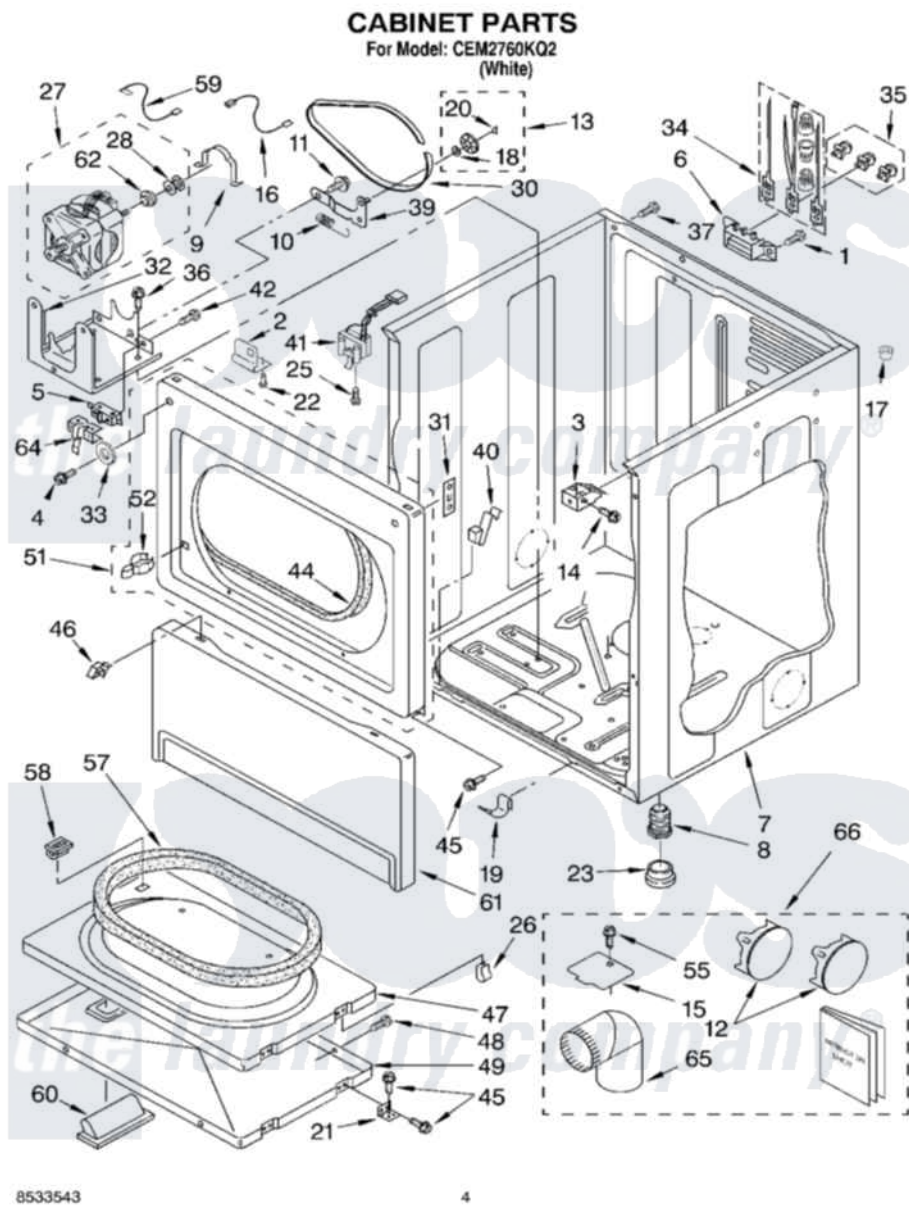

# Whirlpool CEM2760KQ2 02 - CABINET PARTS

Whirlpool [Commercial Whirlpool CEM2760KQ2 Dryer Parts](#) Parts Diagram 02 - CABINET PARTS  
Click on the part number to view part

Item	Original Part Number	Replaced By	Status	Part Description
1	3393008	<a href="#">308685</a>		Side Trim )
2	<a href="#">3353948</a>			Bracket, Lock
3	<a href="#">3391846</a>			Clip, Front Panel
4	3393258	<a href="#">3373329D</a>		Screw
5	3394881	<a href="#">279782</a>		Switch-Lid
6	<a href="#">3397659</a>			Block, Terminal
7	<a href="#">8310656</a>			Cabinet
8	3392100	<a href="#">49621</a>		Feet-Leveling
"	<a href="#">279810</a>			Foot-Optional
9	<a href="#">660658</a>			Clamp, Motor Mounting 343481 685441
10	<a href="#">3387374</a>			Spring, Idler
11	<a href="#">3389420</a>			Retainer-Idler 1/4-20 X 1/16
12	697750	<a href="#">W10470674</a>		Dryer Exhaust Kit
13	3388672	<a href="#">279640</a>		Pulley-ldr
14	3391915	<a href="#">681615</a>		Screw
15	<a href="#">3394331</a>			Plate Cover