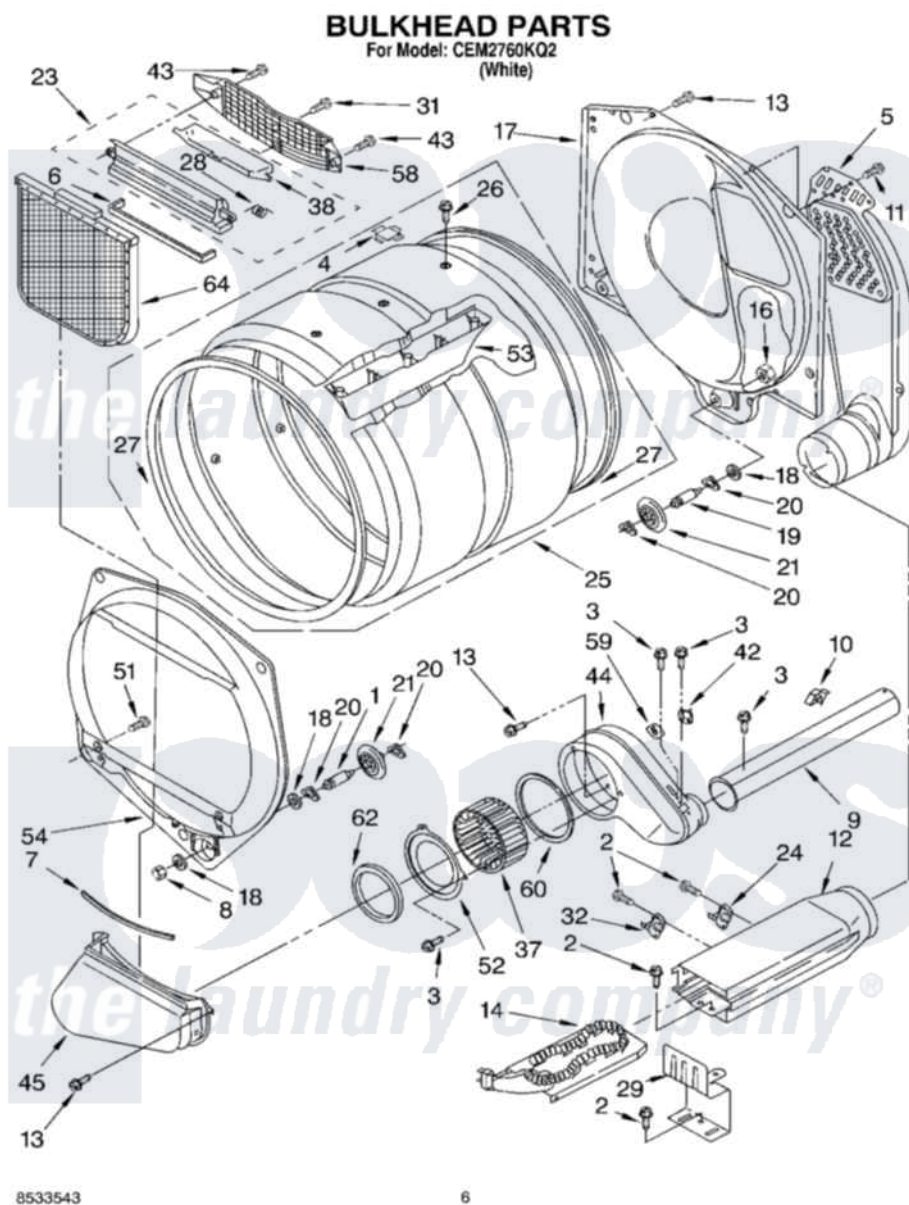

Whirlpool CEM2760KQ2 03 - OPTIONAL PARTS NOT INCLUDED BULKHEAD PARTS

Whirlpool [Commercial Whirlpool CEM2760KQ2 Dryer Parts](#) Parts Diagram 03 - OPTIONAL PARTS NOT INCLUDED
BULKHEAD PARTS

[Click on the part number to view part](#)

| Item | Original Part Number | Replaced By | Status | Part Description |
|------|-------------------------|---------------------------|--------|-----------------------------------------|
| 1 | 3399508 | W10359271 | | Shaft, Drum Roller Threads |
| 2 | 90767 | | | Screw, 8A X 3/8 HeX Washer Head Tapping |
| 3 | 3390646 | W10139210 | | Screw, 8-18 X 5/16 |
| 4 | 8066086 | | | Plug, Drum Hole |
| 5 | 697354 | 3387911 | | Duct-Air |
| 6 | 697813 | | | Seal, Outlet Housing |
| 7 | 697814 | 697813 | | Seal, Outlet Housing |
| 8 | 3359452 | | | Nut, Lock |
| 9 | 8318486 | 279936 | | Kit-Exhst |
| 10 | 3388229 | | | Retainer, Toe Panel |
| 11 | 693995 | | | Screw, Hex Head |
| 12 | 3392537 | | | Box, Heater |
| 13 | 3390647 | 488729 | | Screw |
| 14 | 3387748 | | | Element, Heater |