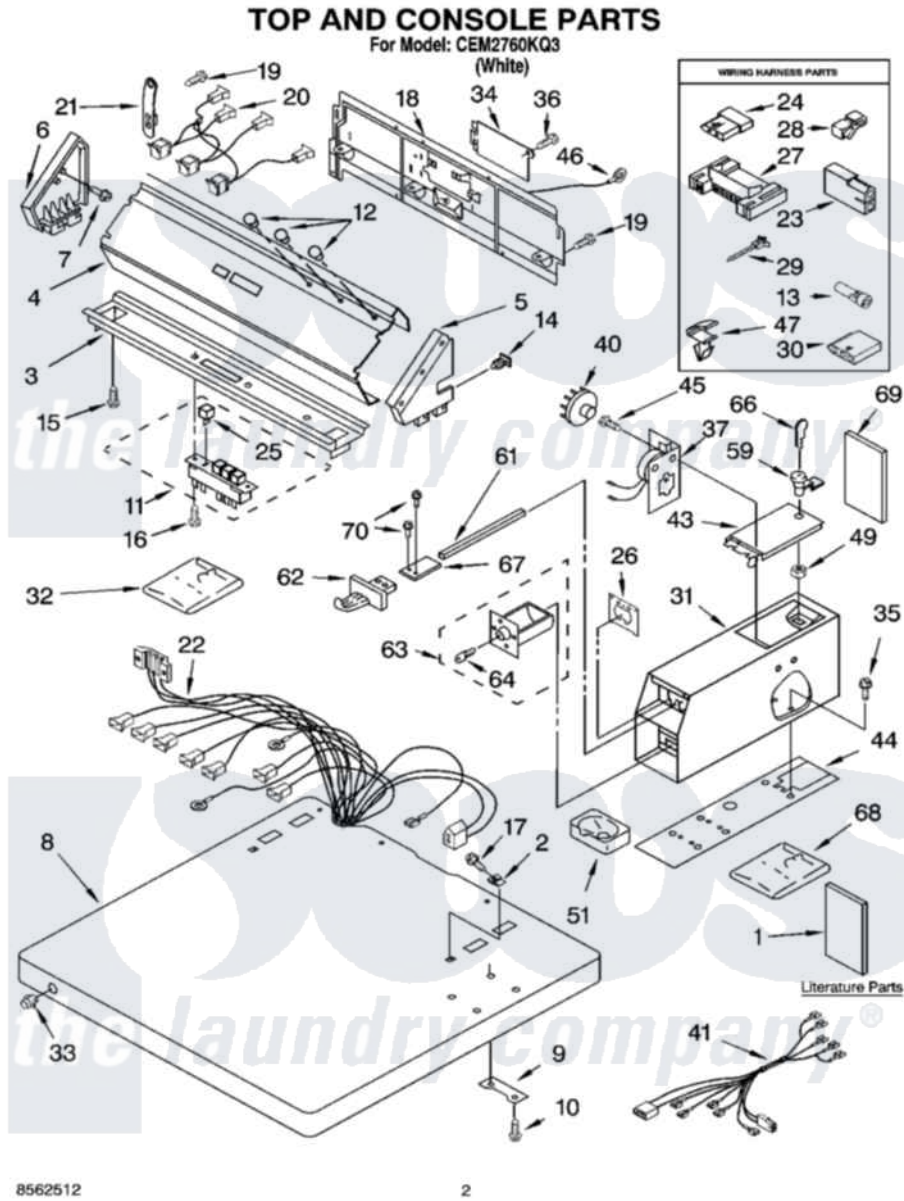

Whirlpool CEM2760KQ3 01 - TOP AND CONSOLE PARTS

Whirlpool Commercial Whirlpool CEM2760KQ3 Dryer Parts Parts Diagram 01 - TOP AND CONSOLE PARTS
Click on the part number to view part

Item	Original Part Number	Replaced By	Status	Part Description
1	LIT8527795			Literature Parts
"	LIT8533569			Literature Parts
"	LIT8562512		Not Available	Literature Parts (Service Parts List)
2	357213			Nut, Push-In
3	3361029			Bracket, Control
4	8316634			Panel, Control
5	8316516	W10096340		Cap, End
6	3949734	W10096320		Cap, End
7	97787	W10109200		Screw, Baffle Mounting
8	3954665			Top
9	3347825	3353813		Plate, Mounting
10	98445			Screw, 10-16 X 3/4
11	8316437	W10330137		Switch, Pushbutton
12	3348109			Lens Light
13	351297			Plug, Harness
14	689559			Nut, Push-In