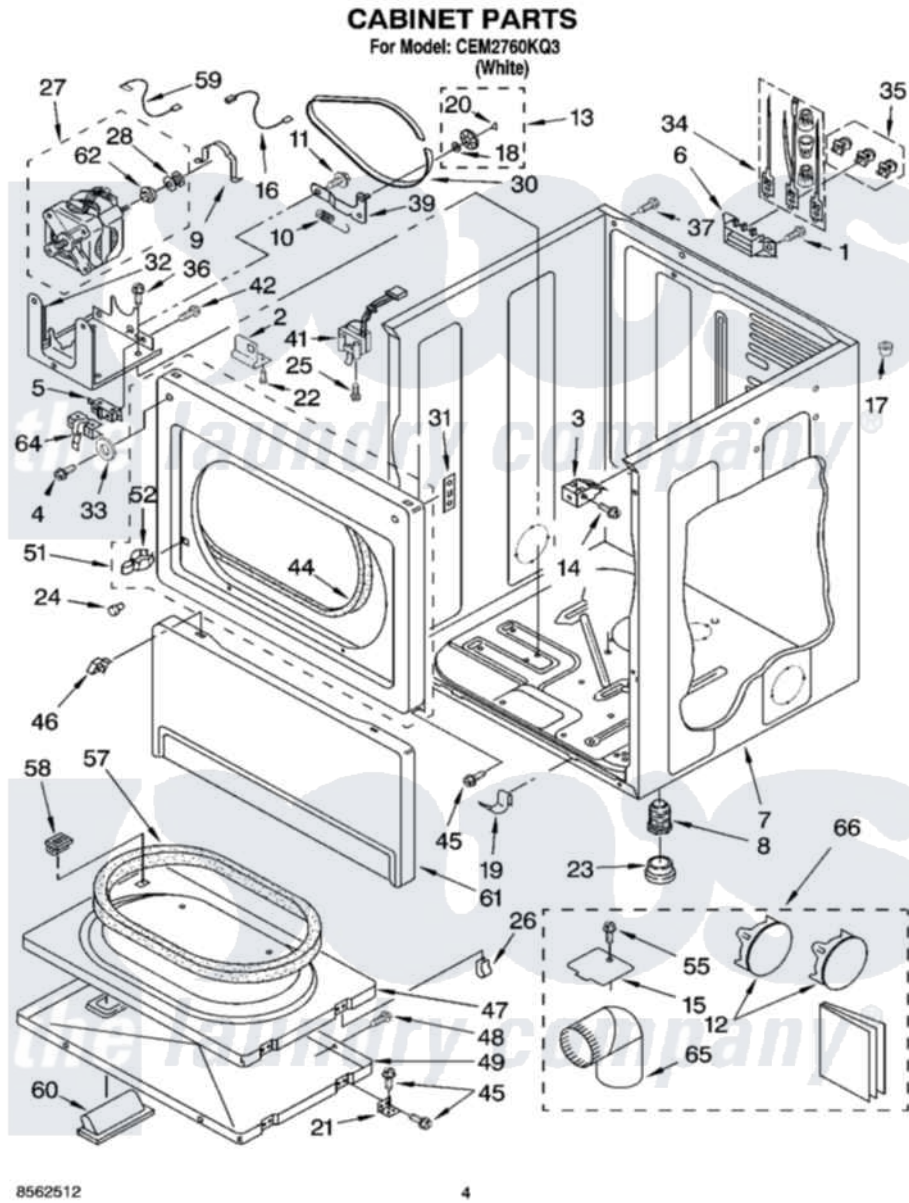

Whirlpool CEM2760KQ3 02 - CABINET PARTS

Whirlpool [Commercial Whirlpool CEM2760KQ3 Dryer Parts](#) Parts Diagram 02 - CABINET PARTS
Click on the part number to view part

Item	Original Part Number	Replaced By	Status	Part Description
1	3393008	308685		Side Trim)
2	3353948			Bracket, Lock
3	3391846			Clip, Front Panel
4	3393258	3373329D		Screw
5	3394881	279782		Switch-Lid
6	3397659			Block, Terminal
7	8310656			Cabinet
8	3392100	49621		Feet-Leveling
"	279810			Foot-Optional
9	660658			Clamp, Motor Mounting 343481 685441
10	3387374			Spring, Idler
11	3389420			Retainer-Idler 1/4-20 X 1/16
12	697750	W10470674		Dryer Exhaust Kit
13	3388672	279640		Pulley-ldr
14	3391915	681615		Screw
15	3394331			Plate Cover

16	3394081		Wire, Broken Belt Switch
17	356674		Cone, Wedge
18	233520		Washer, Thrust
19	297092		Clip
20	690997		Washer, Thrust
21	3389247		Hinge And Pin Assembly
22	63554		Rivet
23	3391943		Boot, Foot
24	693152		Bumper, Console
25	697773	3395530	Screw
26	3389249		Nut, Inner Door
27	8538264	W10438970	Motor-Drve
28	3389627	W10299847	Pulley-Motor
30	3387610	661570	Belt
31	3390902		Clip, Door Hinge
32	3387118		Bracket, Motor
33	3392186	4159590	Washer
34	279318		Terminal Tinned And Brass Panel
35	279393		Terminal Block Screw Kit
36	3390663	681414	Screw, 10AB X 1/2
37	697776	4331106	Screw, No.10-32 X 7/16
39	3388674	W10118756	Idler Bracket
41	3406109	3406107	Door Switch Assembly
42	98129		Screw, 6-20 X 1 1/16
44	3387242		Seal, Front Panel
45	342055	488627	Screw
46	3388229		Retainer, Toe Panel
47	3392563	280083	Door-Rear
48	694091		Trim, Side Right Hand
49	3387872		Door, Front
51	3393081	279722	Panel
52	696144	279570	Latch
55	693995		Screw, Hex Head
57	3390735		Seal, Door
58	3392538	279570	Latch
59	3398948		Wire, Jumper
60	3389522		Handle, Door
61	697215	3406797	Toe Panel
62	3393657		Restrainer, Belt
64	8066120		Lever, Door Switch
65	279731	49026	4" - 90° Elbow
66	279818	W10470674	Dryer Exhaust Kit