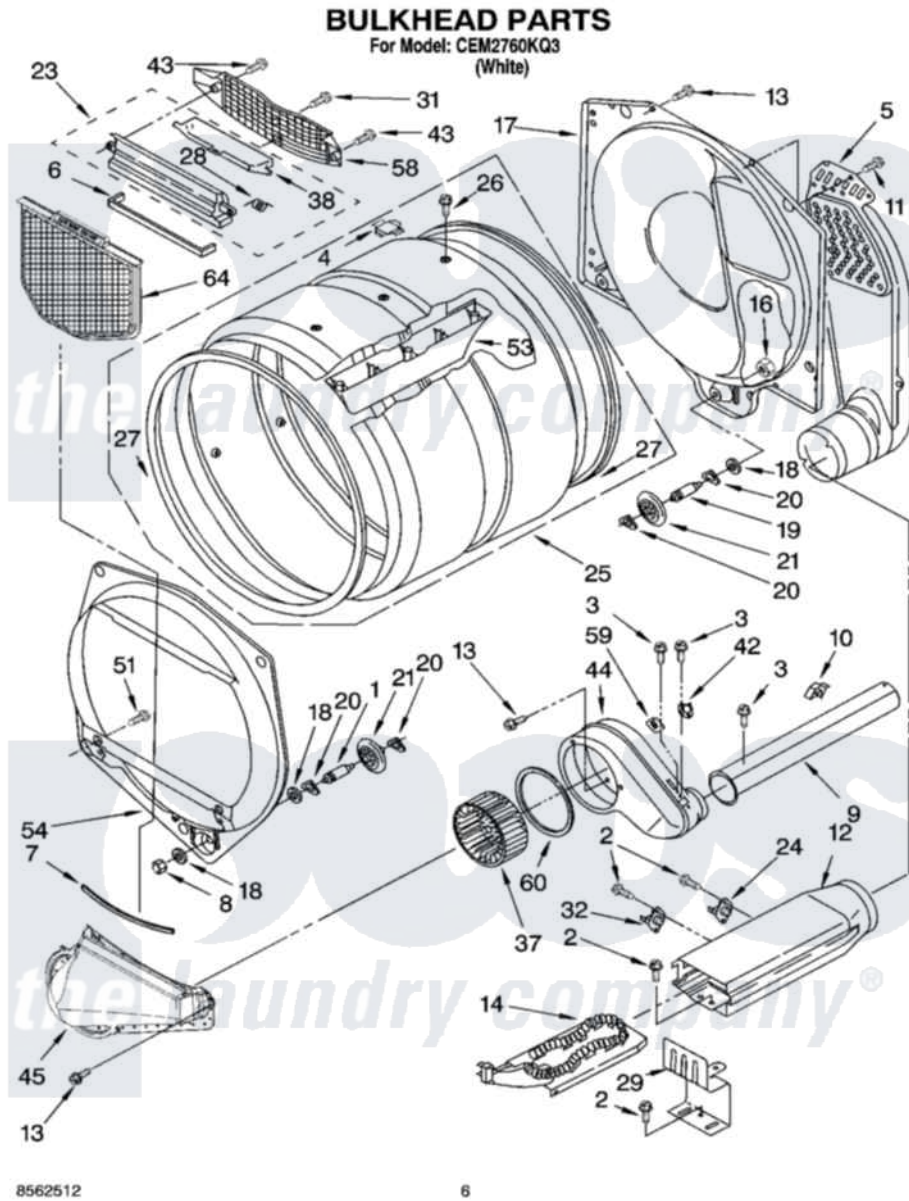

Whirlpool CEM2760KQ3 03 - BULKHEAD PARTS AND OPTIONAL PARTS NOT INCLUDED

Whirlpool [Commercial Whirlpool CEM2760KQ3 Dryer Parts](#) Parts Diagram 03 - BULKHEAD PARTS AND OPTIONAL PARTS NOT INCLUDED

[Click on the part number to view part](#)

Item	Original Part Number	Replaced By	Status	Part Description
1	3399508	W10359271		Shaft, Drum Roller Threads
2	90767			Screw, 8A X 3/8 HeX Washer Head Tapping
3	3390646	W10139210		Screw, 8-18 X 5/16
4	8066086			Plug, Drum Hole
5	697354	3387911		Duct-Air
6	697813			Seal, Outlet Housing
7	697814	697813		Seal, Outlet Housing
8	3359452			Nut, Lock
9	8318486	279936		Kit-Exhst
10	3388229			Retainer, Toe Panel
11	693995			Screw, Hex Head
12	3392537			Box, Heater
13	3390647	488729		Screw
14	3387748			Element, Heater

16	3387709		Nut, 3/8-16
17	3387809		Bulkhead, Rear
18	3387459	W10080960	Washer, Support
19	3399509	W10359272	Shaft, Roller Drum Threads
20	690997		Washer, Thrust
21	8536973	W10314173	Support
23	3394985	8563755	Housing, Outlet Assembly
24	8318314	279973	Kit, Thermal Cut-Off
25	8318215	W10197999	Drum
26	97787	W10109200	Screw, Baffle Mounting
27	697694	280114	Seal
28	3394986		Spring, Lint Screen Door
29	8066099		Bracket, Heater Box
31	487909	488729	Screw
32	3391914		Thermostat 295 F
37	697772		Wheel, Blower
38	3394984	8563758	Door, Lint Screen
42	3387138		Thermostat, Internal-Bias
43	3387230		Screw, 10-16 X 13/16
44	8544362	W10119255	Housing, Blower
45	8066168	W10128606	Duct-Lint
51	3357011	308685	Side Trim)
53	697693	W10113136	Baffle, Drum
54	697557		Bulkhead, Front
58	8299979		Grill, Outlet Screen Door
59	3392519		Thermal Limiter
60	697770		Seal, Cover Plate Blower Housing
64	8066170	W10120998	Screen
"	N/A	Not Available	ACCESSORY PARTS
"	4392067		Kit, Dryer Repair
"	8522199		Accessory Parts
"	72017		Paint, Touch-Up
"	350930		Paint, Pressurized Spray B
"	350938		Paint, Pressurized Spray B
"		Not Available	