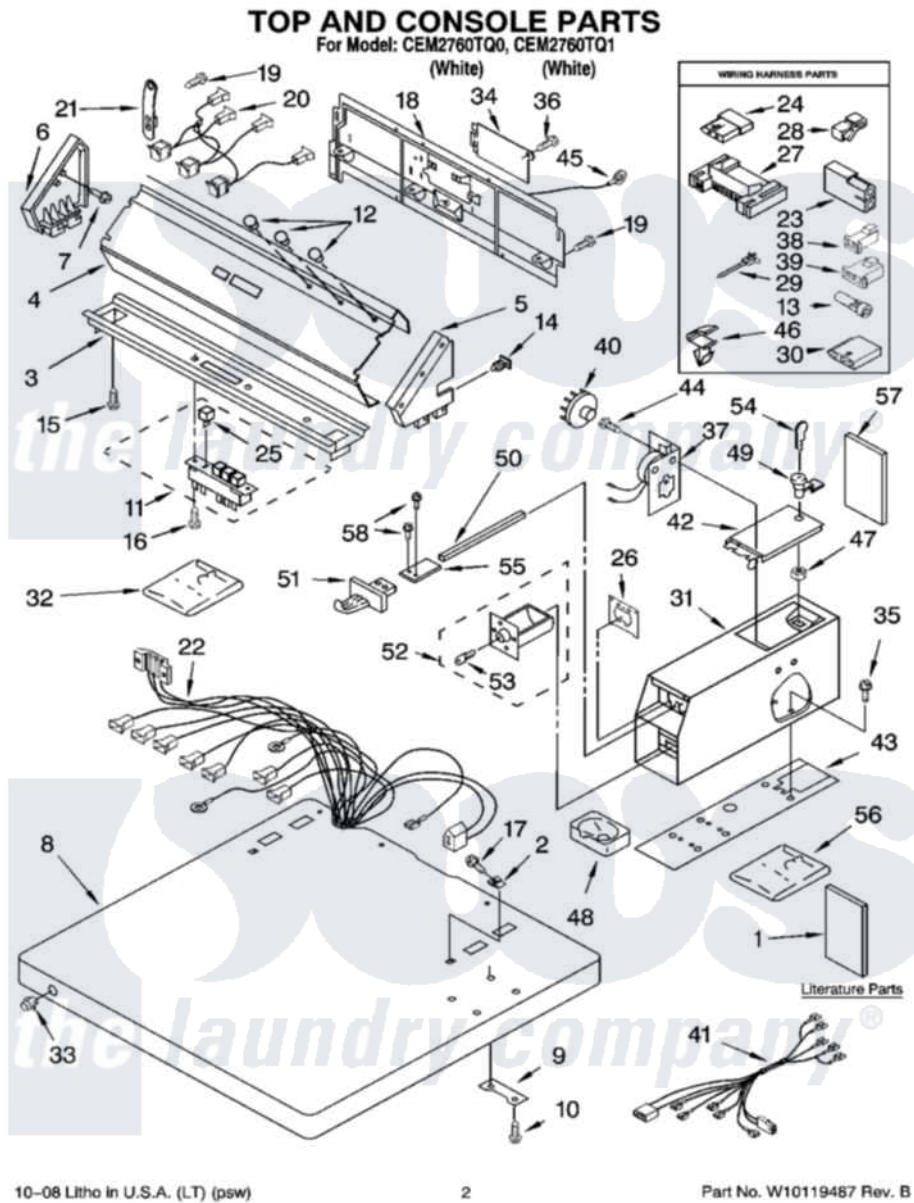

# Whirlpool CEM2760TQ0 01 - TOP AND CONSOLE PARTS

Whirlpool [Commercial Whirlpool CEM2760TQ0 Dryer Parts](#) Parts Diagram 01 - TOP AND CONSOLE PARTS  
Click on the part number to view part

Item	Original Part Number	Replaced By	Status	Part Description
1	8577208		Not Available	Instructions Installation
"	<a href="#">8576821</a>			Wiring Diagram
"	<a href="#">W10119487</a>			Service Parts List
2	<a href="#">357213</a>			Nut, Push-In
3	<a href="#">3361029</a>			Bracket, Control
4	<a href="#">8316634</a>			Panel, Control
5	8316516	<a href="#">W10096340</a>		Cap, End
6	<a href="#">3949734</a>	<a href="#">W10096320</a>		Cap, End
7	97787	<a href="#">W10109200</a>		Screw, Baffle Mounting
8	<a href="#">3954665</a>			Top
9	3347825	<a href="#">3353813</a>		Plate, Mounting
10	<a href="#">98445</a>			Screw, 10-16 X 3/4
11	<a href="#">8316437</a>	<a href="#">W10330137</a>		Switch, Pushbutton
12	<a href="#">3348109</a>			Lens Light
13	<a href="#">351297</a>			Plug, Harness
14	<a href="#">689559</a>			Nut, Push-In