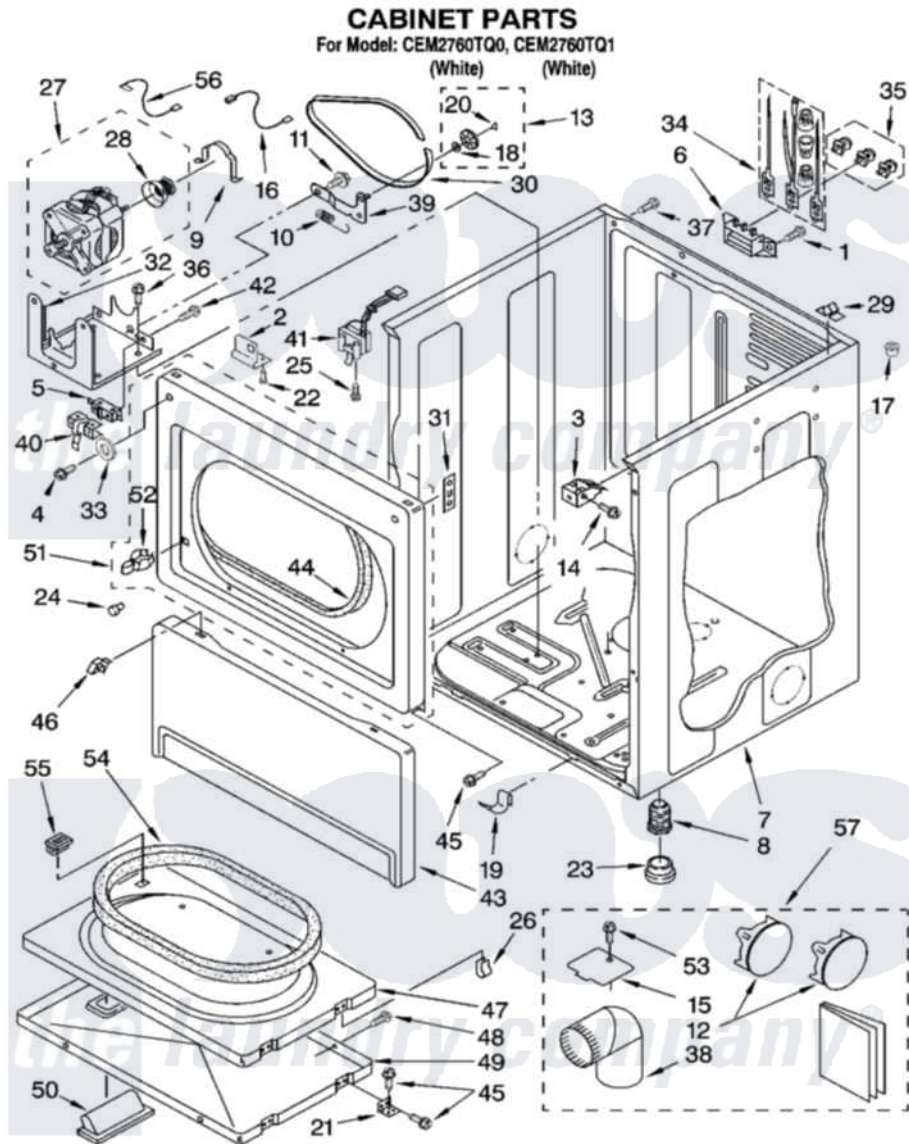

Whirlpool CEM2760TQ0 02 - CABINET PARTS

W10119487

4

Whirlpool [Commercial Whirlpool CEM2760TQ0 Dryer Parts](#) Parts Diagram 02 - CABINET PARTS
Click on the part number to view part

Item	Original Part Number	Replaced By	Status	Part Description
1	3393008	308685		Side Trim)
2	3353948			Bracket, Lock
3	3391846			Clip, Front Panel
4	3390647	488729		Screw
5	3394881	279782		Switch-Lid
6	3397659			Block, Terminal
7	8310656			Cabinet
8	3392100	49621		Feet-Leveling
"	279810			Foot-Optional
9	660658			Clamp, Motor Mounting 343481 685441
10	3387374			Spring, Idler
11	3389420			Retainer-Idler 1/4-20 X 1/16
12	697750	W10470674		Dryer Exhaust Kit
13	3388672	279640		Pulley-ldr
14	3391915	681615		Screw
15	3394331			Plate Cover

16	W10167612		Wire, Broken Belt Switch
17	356674		Cone, Wedge
18	W10121334		Washer, Thrust
19	297092		Clip
20	690997		Washer, Thrust
21	3389247		Hinge And Pin Assembly
22	63554		Rivet
23	3391943		Boot, Foot
24	693152		Bumper, Console
25	697773	3395530	Screw
26	3389249		Nut, Inner Door
27	8538264	W10438970	Motor-Drve
28	8066184		Pulley, Motor
29	345670		Lock, Top
30	3387610	661570	Belt
31	3390902		Clip, Door Hinge
32	3387118		Bracket, Motor
33	3392186	4159590	Washer
34	279318		Terminal Tinned And Brass Panel
35	279393		Terminal Block Screw Kit
36	3390663	681414	Screw, 10AB X 1/2
37	8533974	4331106	Screw, No.10-32 X 7/16
38	279731	49026	4" - 90° Elbow
39	3388674	W10118756	Idler Bracket
40	8066120		Lever, Door Switch
41	3406109	3406107	Door Switch Assembly
42	98129		Screw, 6-20 X 1 1/16
43	697215	3406797	Toe Panel
44	3387242		Seal, Front Panel
45	342055	488627	Screw
46	3388229		Retainer, Toe Panel
47	3392563	280083	Door-Rear
48	694091		Trim, Side Right Hand
49	3387872		Door, Front
50	W10116360		Handle, Door
51	3393081	279722	Panel
52	696144	279570	Latch
53	693995		Screw, Hex Head
54	3390735		Seal, Door
55	3392538	279570	Latch
56	3398948		Wire, Jumper
"	BLANK	Not Available	Optional Parts Not Included
57	279818	W10470674	Dryer Exhaust Kit