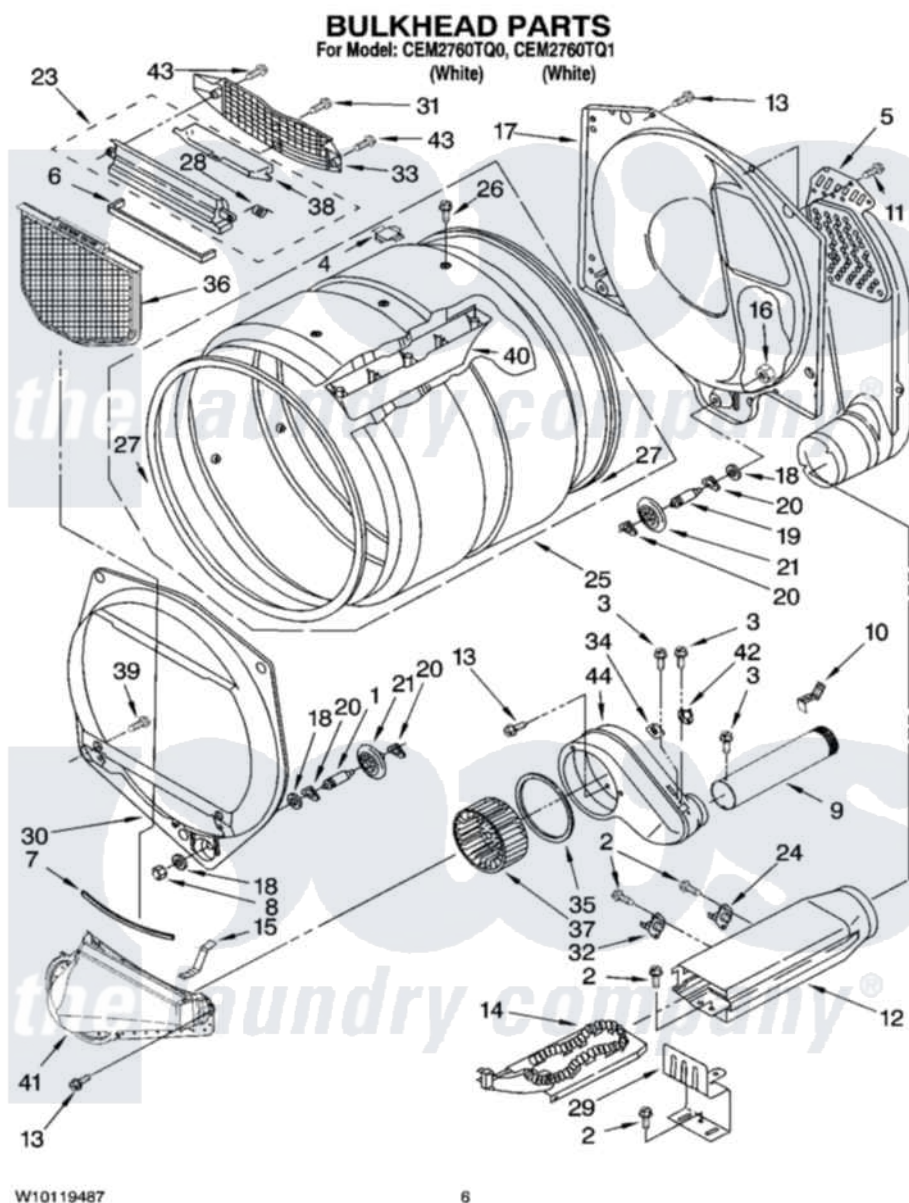

Whirlpool CEM2760TQ0 03 - BULKHEAD PARTS, OPTIONAL PARTS (NOT INCLUDED)

Whirlpool Commercial Whirlpool CEM2760TQ0 Dryer Parts Parts Diagram 03 - BULKHEAD PARTS, OPTIONAL PARTS (NOT INCLUDED)

Click on the part number to view part

Item	Original Part Number	Replaced By	Status	Part Description
1	8575324	W10359271		Shaft, Drum Roller Threads
2	90767			Screw, 8A X 3/8 HeX Washer Head Tapping
3	8533971	90767		Screw, 8A X 3/8 HeX Washer Head Tapping
4	8066086			Plug, Drum Hole
5	697354	3387911		Duct-Air
6	697813			Seal, Outlet Housing
7	697814	697813		Seal, Outlet Housing
8	3934666	W10080210		Nut, 3/8 X 16
9	8066224	279936		Kit-Exhst
10	8572105			Retainer, Toe Panel
11	693995			Screw, Hex Head
12	3392537			Box, Heater
13	3390647	488729		Screw

14	3387748		Element, Heater
15	8066208		Clip-Exhaust
16	W10001120	W10080190	Nut, 3/8-16
17	3387809		Bulkhead, Rear
18	3387459	W10080960	Washer, Support
19	8575325	W10359272	Shaft, Roller Drum Threads
20	690997		Washer, Thrust
21	8536973	W10314173	Support
23	3394985	8563755	Housing, Outlet Assembly
24	8318314	279973	Kit, Thermal Cut-Off
25	8318215	W10197999	Drum
26	W10109200		Screw, Baffle Mounting
27	W10166807	280114	Seal
28	3394986		Spring, Lint Screen Door
29	8066099		Bracket, Heater Box
30	697557		Bulkhead, Front
31	487909	488729	Screw
32	3391914		Thermostat 295 F
33	8299979		Grill, Outlet Screen Door
34	3392519		Thermal Limiter
35	697770		Seal, Cover Plate Blower Housing
36	W10049370	W10120998	Screen
37	W10168564	W10349492	Wheel, Blower
38	3394984	8563758	Door, Lint Screen
39	3357011	308685	Side Trim)
40	697693	W10113136	Baffle, Drum
41	8066168	W10128606	Duct-Lint
42	3387138		Thermostat, Internal-Bias
43	3387230		Screw, 10-16 X 13/16
44	8544362	W10119255	Housing, Blower
	BLANK	Not Available	ACCESSORY PARTS
"	4392067		Kit, Dryer Repair
"	8522199		Accessory Parts
"	72017		Paint, Touch-Up
"	350930		Paint, Pressurized Spray B
"	350938		Paint, Pressurized Spray B
"	799344		Paint, Touch-Up)