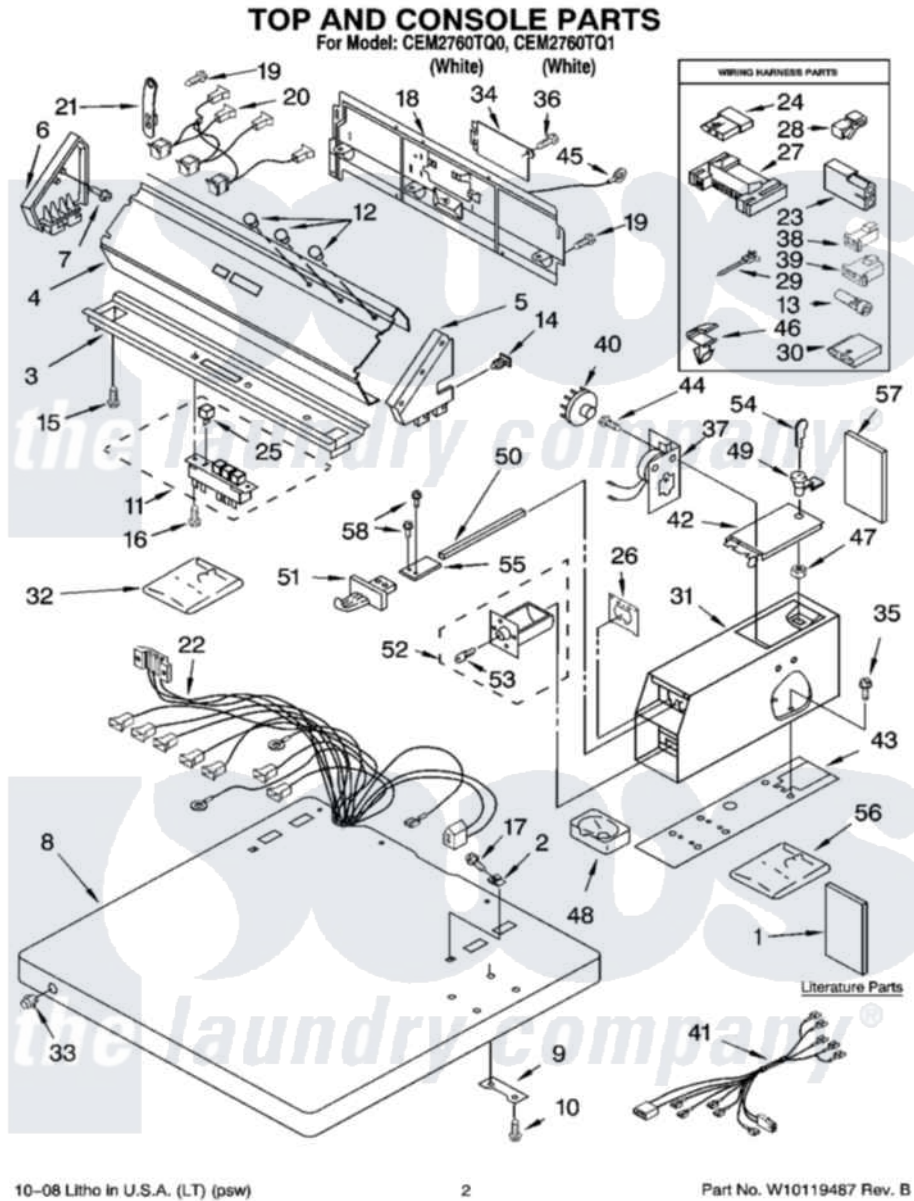

Whirlpool CEM2760TQ1 01 - TOP AND CONSOLE PARTS

Whirlpool Commercial Whirlpool CEM2760TQ1 Dryer Parts Parts Diagram 01 - TOP AND CONSOLE PARTS
[Click on the part number to view part](#)

Item	Original Part Number	Replaced By	Status	Part Description
1	8577208		Not Available	Instructions Installation
"	8576821			Wiring Diagram
"	W10119487			Service Parts List
2	357213			Nut, Push-In
3	3361029			Bracket, Control
4	8316634			Panel, Control
5	8316516	W10096340		Cap, End
6	3949734	W10096320		Cap, End
7	97787	W10109200		Screw, Baffle Mounting
8	3954665			Top
9	3347825	3353813		Plate, Mounting
10	98445			Screw, 10-16 X 3/4
11	8316437	W10330137		Switch, Pushbutton
12	3348109			Lens Light
13	351297			Plug, Harness
14	689559			Nut, Push-In