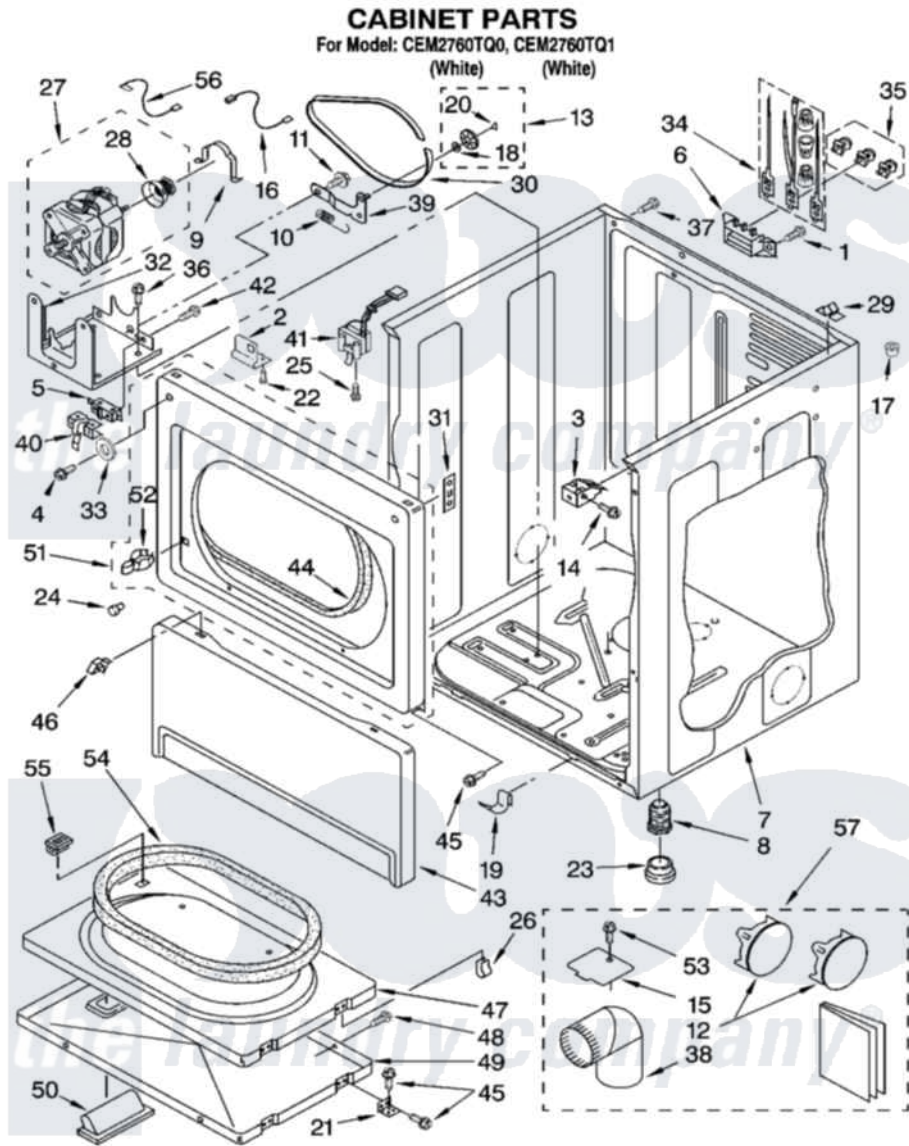

Whirlpool CEM2760TQ1 02 - CABINET PARTS

W10119487

4

Whirlpool [Commercial Whirlpool CEM2760TQ1 Dryer Parts](#) Parts Diagram 02 - CABINET PARTS
Click on the part number to view part

Item	Original Part Number	Replaced By	Status	Part Description
1	3393008	308685		Side Trim)
2	3353948			Bracket, Lock
3	3391846			Clip, Front Panel
4	3390647	488729		Screw
5	3394881	279782		Switch-Lid
6	3397659			Block, Terminal
7	8310656			Cabinet
8	3392100	49621		Feet-Leveling
"	279810			Foot-Optional
9	660658			Clamp, Motor Mounting 343481 685441
10	3387374			Spring, Idler
11	3389420			Retainer-Idler 1/4-20 X 1/16
12	697750	W10470674		Dryer Exhaust Kit
13	3388672	279640		Pulley-ldr
14	3391915	681615		Screw
15	3394331			Plate Cover

16	W10167612		Wire, Broken Belt Switch
17	356674		Cone, Wedge
18	W10121334		Washer, Thrust
19	297092		Clip
20	690997		Washer, Thrust
21	3389247		Hinge And Pin Assembly
22	63554		Rivet
23	3391943		Boot, Foot
24	693152		Bumper, Console
25	697773	3395530	Screw
26	3389249		Nut, Inner Door
27	8538264	W10438970	Motor-Drve
28	8066184		Pulley, Motor
29	345670		Lock, Top
30	3387610	661570	Belt
31	3390902		Clip, Door Hinge
32	3387118		Bracket, Motor
33	3392186	4159590	Washer
34	279318		Terminal Tinned And Brass Panel
35	279393		Terminal Block Screw Kit
36	3390663	681414	Screw, 10AB X 1/2
37	8533974	4331106	Screw, No.10-32 X 7/16
38	279731	49026	4" - 90° Elbow
39	3388674	W10118756	Idler Bracket
40	8066120		Lever, Door Switch
41	3406109	3406107	Door Switch Assembly
42	98129		Screw, 6-20 X 1 1/16
43	697215	3406797	Toe Panel
44	3387242		Seal, Front Panel
45	342055	488627	Screw
46	3388229		Retainer, Toe Panel
47	3392563	280083	Door-Rear
48	694091		Trim, Side Right Hand
49	3387872		Door, Front
50	W10116360		Handle, Door
51	3393081	279722	Panel
52	696144	279570	Latch
53	693995		Screw, Hex Head
54	3390735		Seal, Door
55	3392538	279570	Latch
56	3398948		Wire, Jumper
"	BLANK	Not Available	Optional Parts Not Included
57	279818	W10470674	Dryer Exhaust Kit