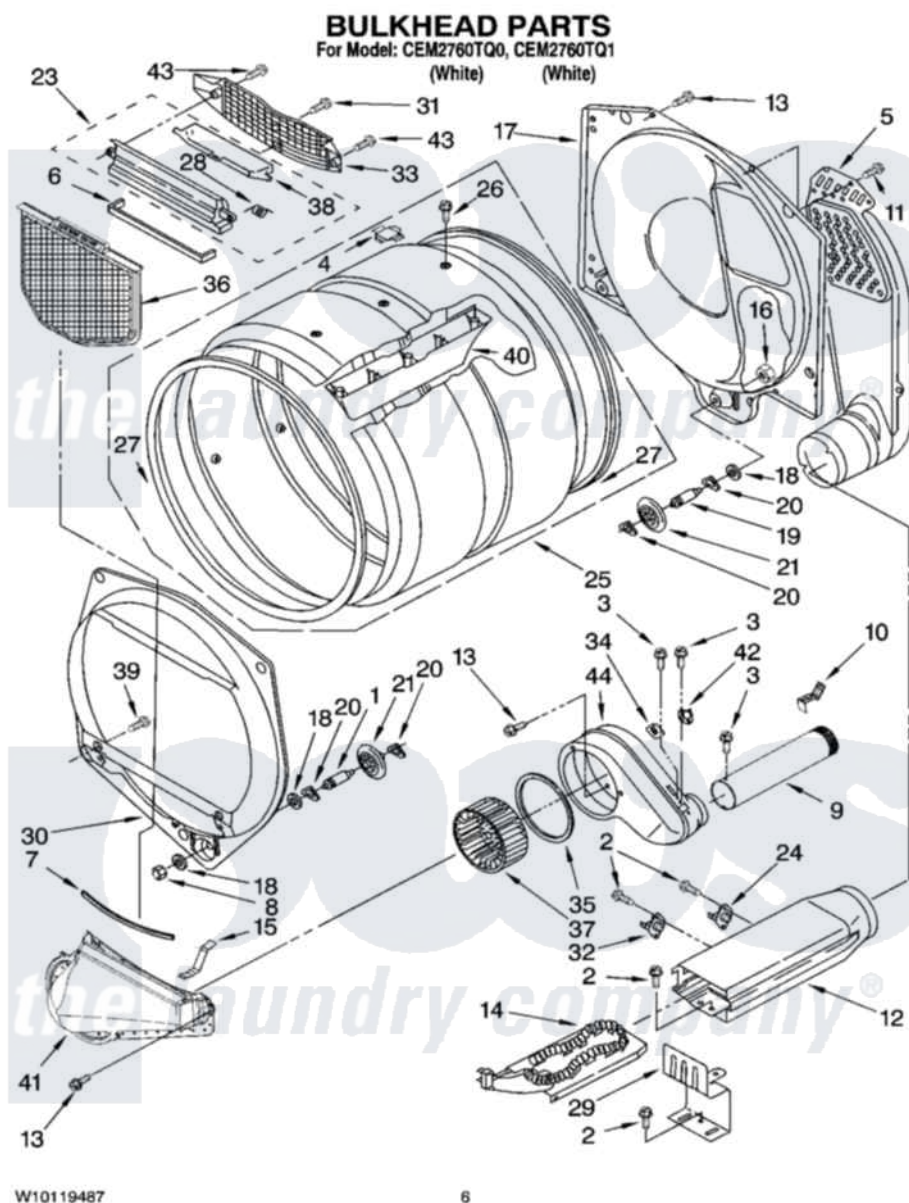

Whirlpool CEM2760TQ1 03 - BULKHEAD PARTS, OPTIONAL PARTS (NOT INCLUDED)

Whirlpool [Commercial Whirlpool CEM2760TQ1 Dryer Parts](#) Parts Diagram 03 - BULKHEAD PARTS, OPTIONAL PARTS (NOT INCLUDED)

[Click on the part number to view part](#)

Item	Original Part Number	Replaced By	Status	Part Description
1	8575324	W10359271		Shaft, Drum Roller Threads
2	90767			Screw, 8A X 3/8 HeX Washer Head Tapping
3	8533971	90767		Screw, 8A X 3/8 HeX Washer Head Tapping
4	8066086			Plug, Drum Hole
5	697354	3387911		Duct-Air
6	697813			Seal, Outlet Housing
7	697814	697813		Seal, Outlet Housing
8	3934666	W10080210		Nut, 3/8 X 16
9	8066224	279936		Kit-Exhst
10	8572105			Retainer, Toe Panel
11	693995			Screw, Hex Head
12	3392537			Box, Heater
13	3390647	488729		Screw

14	3387748		Element, Heater
15	8066208		Clip-Exhaust
16	W10001120	W10080190	Nut, 3/8-16
17	3387809		Bulkhead, Rear
18	3387459	W10080960	Washer, Support
19	8575325	W10359272	Shaft, Roller Drum Threads
20	690997		Washer, Thrust
21	8536973	W10314173	Support
23	3394985	8563755	Housing, Outlet Assembly
24	8318314	279973	Kit, Thermal Cut-Off
25	8318215	W10197999	Drum
26	W10109200		Screw, Baffle Mounting
27	W10166807	280114	Seal
28	3394986		Spring, Lint Screen Door
29	8066099		Bracket, Heater Box
30	697557		Bulkhead, Front
31	487909	488729	Screw
32	3391914		Thermostat 295 F
33	8299979		Grill, Outlet Screen Door
34	3392519		Thermal Limiter
35	697770		Seal, Cover Plate Blower Housing
36	W10049370	W10120998	Screen
37	W10168564	W10349492	Wheel, Blower
38	3394984	8563758	Door, Lint Screen
39	3357011	308685	Side Trim)
40	697693	W10113136	Baffle, Drum
41	8066168	W10128606	Duct-Lint
42	3387138		Thermostat, Internal-Bias
43	3387230		Screw, 10-16 X 13/16
44	8544362	W10119255	Housing, Blower
	BLANK	Not Available	ACCESSORY PARTS
"	4392067		Kit, Dryer Repair
"	8522199		Accessory Parts
"	72017		Paint, Touch-Up
"	350930		Paint, Pressurized Spray B
"	350938		Paint, Pressurized Spray B
"	799344		Paint, Touch-Up)