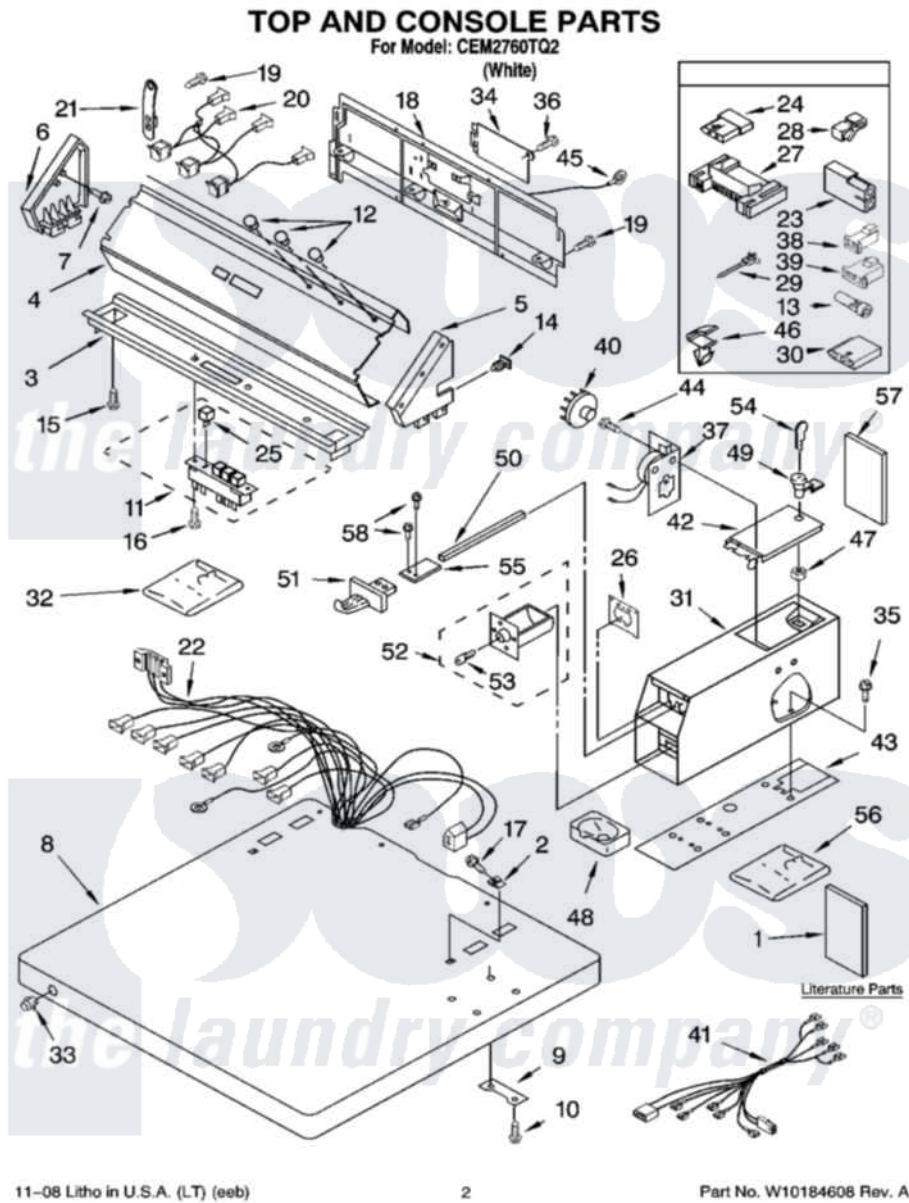

# Whirlpool CEM2760TQ2 01 - TOP AND CONSOLE PARTS

Whirlpool [Commercial Whirlpool CEM2760TQ2 Dryer Parts](#) Parts Diagram 01 - TOP AND CONSOLE PARTS  
[Click on the part number to view part](#)

Item	Original Part Number	Replaced By	Status	Part Description
1	W10184582		Not Available	Instructions, Installation
"	<a href="#">8576821</a>			Wiring Diagram
"	<a href="#">W10184608</a>			Service Parts List
2	<a href="#">357213</a>			Nut, Push-In
3	<a href="#">3361029</a>			Bracket, Control
4	<a href="#">8316634</a>			Panel, Control
5	8316516	<a href="#">W10096340</a>		Cap, End
6	<a href="#">3949734</a>	<a href="#">W10096320</a>		Cap, End
7	97787	<a href="#">W10109200</a>		Screw, Baffle Mounting
8	<a href="#">3954665</a>			Top
9	3347825	<a href="#">3353813</a>		Plate, Mounting
10	<a href="#">98445</a>			Screw, 10-16 X 3/4
11	<a href="#">8316437</a>	<a href="#">W10330137</a>		Switch, Pushbutton
12	<a href="#">3348109</a>			Lens Light
13	<a href="#">351297</a>			Plug, Harness
14	<a href="#">689559</a>			Nut, Push-In