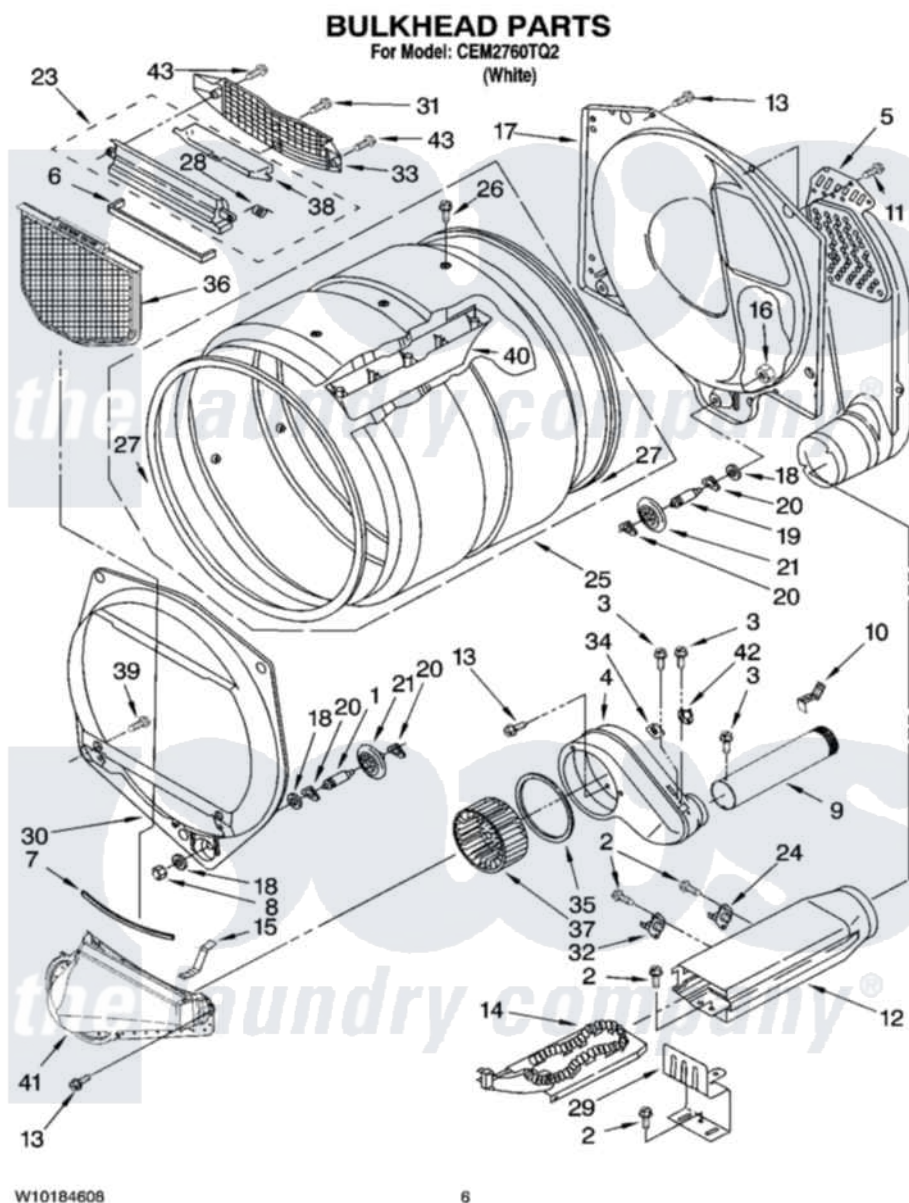

# Whirlpool CEM2760TQ2 03 - BULKHEAD PARTS, OPTIONAL PARTS (NOT INCLUDED)

Whirlpool [Commercial Whirlpool CEM2760TQ2 Dryer Parts](#) Parts Diagram 03 - BULKHEAD PARTS, OPTIONAL PARTS (NOT INCLUDED)

[Click on the part number to view part](#)

Item	Original Part Number	Replaced By	Status	Part Description
1	<a href="#">8575324</a>	<a href="#">W10359271</a>		Shaft, Drum Roller Threads
2	<a href="#">90767</a>			Screw, 8A X 3/8 HeX Washer Head Tapping
3	8533971	<a href="#">90767</a>		Screw, 8A X 3/8 HeX Washer Head Tapping
4	8544362	<a href="#">W10119255</a>		Housing, Blower
5	697354	<a href="#">3387911</a>		Duct-Air
6	<a href="#">697813</a>			Seal, Outlet Housing
7	697814	<a href="#">697813</a>		Seal, Outlet Housing
8	3934666	<a href="#">W10080210</a>		Nut, 3/8 X 16
9	8066224	<a href="#">279936</a>		Kit-Exhst
10	<a href="#">8572105</a>			Retainer, Toe Panel
11	<a href="#">693995</a>			Screw, Hex Head
12	<a href="#">3392537</a>			Box, Heater
13	3390647	<a href="#">488729</a>		Screw