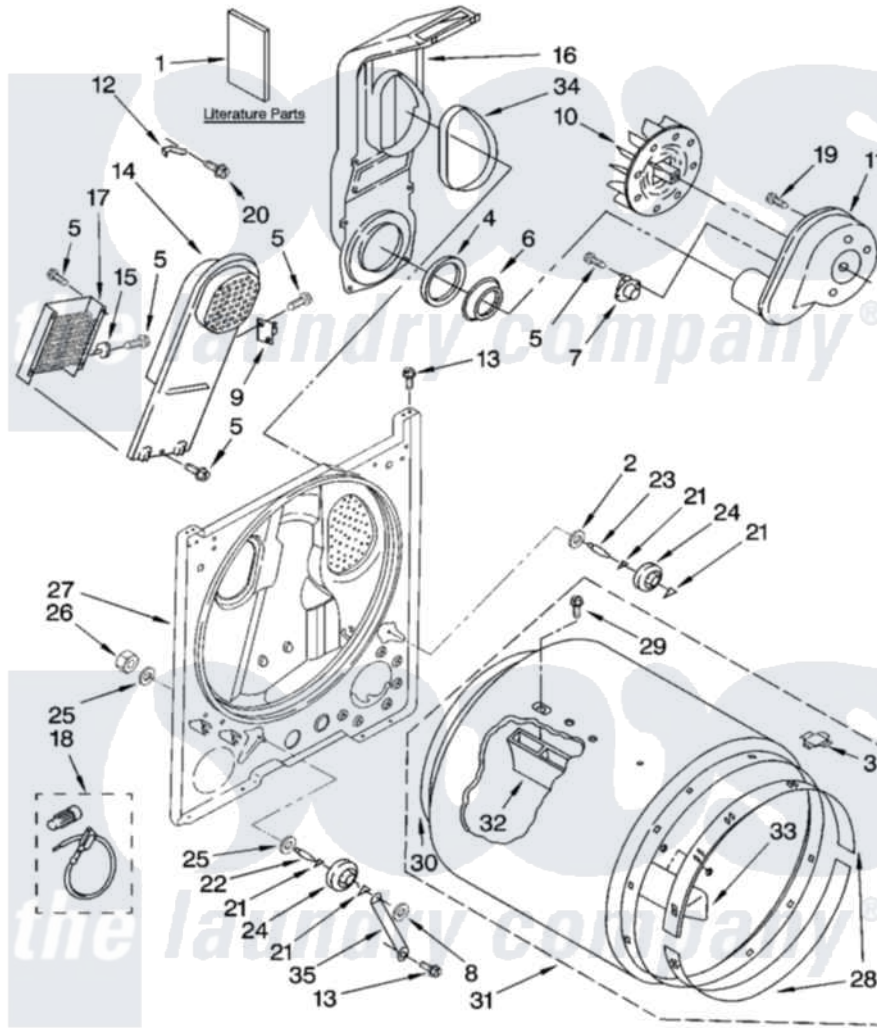

Whirlpool CEM2940TQ0 01 - BULKHEAD PARTS

BULKHEAD PARTS

For Model: CEM2940TQ0, CEM2940TQ1
(White) (White)

W10119630

2

Whirlpool [Commercial Whirlpool CEM2940TQ0 Dryer Parts](#) Parts Diagram 01 - BULKHEAD PARTS
Click on the part number to view part

Item	Original Part Number	Replaced By	Status	Part Description
1	8563800		Not Available	Instructions, Installation
"	8576820			Label, Wiring Diagram
"	W10119630			Repair Parts List
2	3388703			Washer, Support
3	8066086			Plug, Drum Hole
4	347139			Seal, Lint Chute
5	90767			Screw, 8A X 3/8 HeX Washer Head Tapping
6	696302			Shield, Exhaust
7	3387134			Thermostat, Internal-Bias
8	90296			Nut, Push On
9	3977393	279816		Cutoff-Tml
10	694089			Wheel, Blower
11	8577230			Housing, Blower
12	3398161	279771		CLIP
13	343641	681414		Screw, 10AB X 1/2
14	8541818			Box, Heater

15	3977767		Thermostat, High Limit 250 F
16	348368		Lint Chute Assembly
17	3403588		Heater Element
18	279457		Wire Kit, Terminal
19	3390647	488729	Screw
20	489463		Screw, 8-18 X 1/16
21	690997		Washer, Thrust
22	3399506	W10359270	Shaft, Drum Roller Threads
23	3399507	W10359269	Shaft, Drum Roller Threads
24	3397590	349241T	Support
25	348197		Washer, Support
26	3359452		Nut, Lock
27	3403410		Bulkhead
28	692526	279441	BeaRng-Rng
29	W10219342		Screw, Baffle Mounting
30	3406130	279857	Seal
31	695587		Drum Assembly
32	692490		Baffle, Drum
33	3403636		Baffle, Drum
34	339956		Seal, Air Duct To Bulkhead
35	3976434		Bracket, Support Shaft