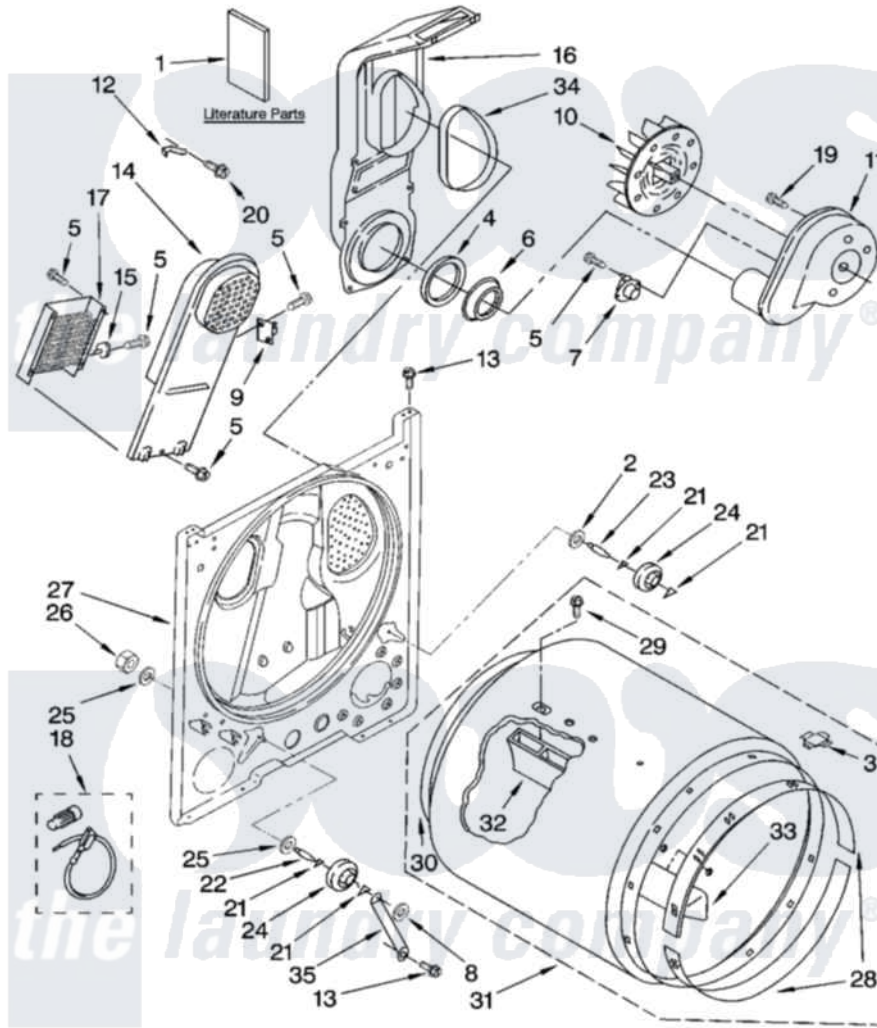

Whirlpool CEM2940TQ1 01 - BULKHEAD PARTS

BULKHEAD PARTS

For Model: CEM2940TQ0, CEM2940TQ1
(White) (White)

W10119630

2

Whirlpool [Commercial Whirlpool CEM2940TQ1 Dryer Parts](#) Parts Diagram 01 - BULKHEAD PARTS
Click on the part number to view part

Item	Original Part Number	Replaced By	Status	Part Description
1	8563800		Not Available	Instructions, Installation
"	8576820			Label, Wiring Diagram
"	W10119630			Repair Parts List
2	3388703			Washer, Support
3	8066086			Plug, Drum Hole
4	347139			Seal, Lint Chute
5	90767			Screw, 8A X 3/8 HeX Washer Head Tapping
6	696302			Shield, Exhaust
7	3387134			Thermostat, Internal-Bias
8	90296			Nut, Push On
9	3977393	279816		Cutoff-Tml
10	694089			Wheel, Blower
11	8577230			Housing, Blower
12	3398161	279771		CLIP
13	343641	681414		Screw, 10AB X 1/2
14	8541818			Box, Heater

15	3977767		Thermostat, High Limit 250 F
16	348368		Lint Chute Assembly
17	3403588		Heater Element
18	279457		Wire Kit, Terminal
19	3390647	488729	Screw
20	489463		Screw, 8-18 X 1/16
21	690997		Washer, Thrust
22	3399506	W10359270	Shaft, Drum Roller Threads
23	3399507	W10359269	Shaft, Drum Roller Threads
24	3397590	349241T	Support
25	348197		Washer, Support
26	3359452		Nut, Lock
27	3403410		Bulkhead
28	692526	279441	BeaRng-Rng
29	W10219342		Screw, Baffle Mounting
30	3406130	279857	Seal
31	695587		Drum Assembly
32	692490		Baffle, Drum
33	3403636		Baffle, Drum
34	339956		Seal, Air Duct To Bulkhead
35	3976434		Bracket, Support Shaft