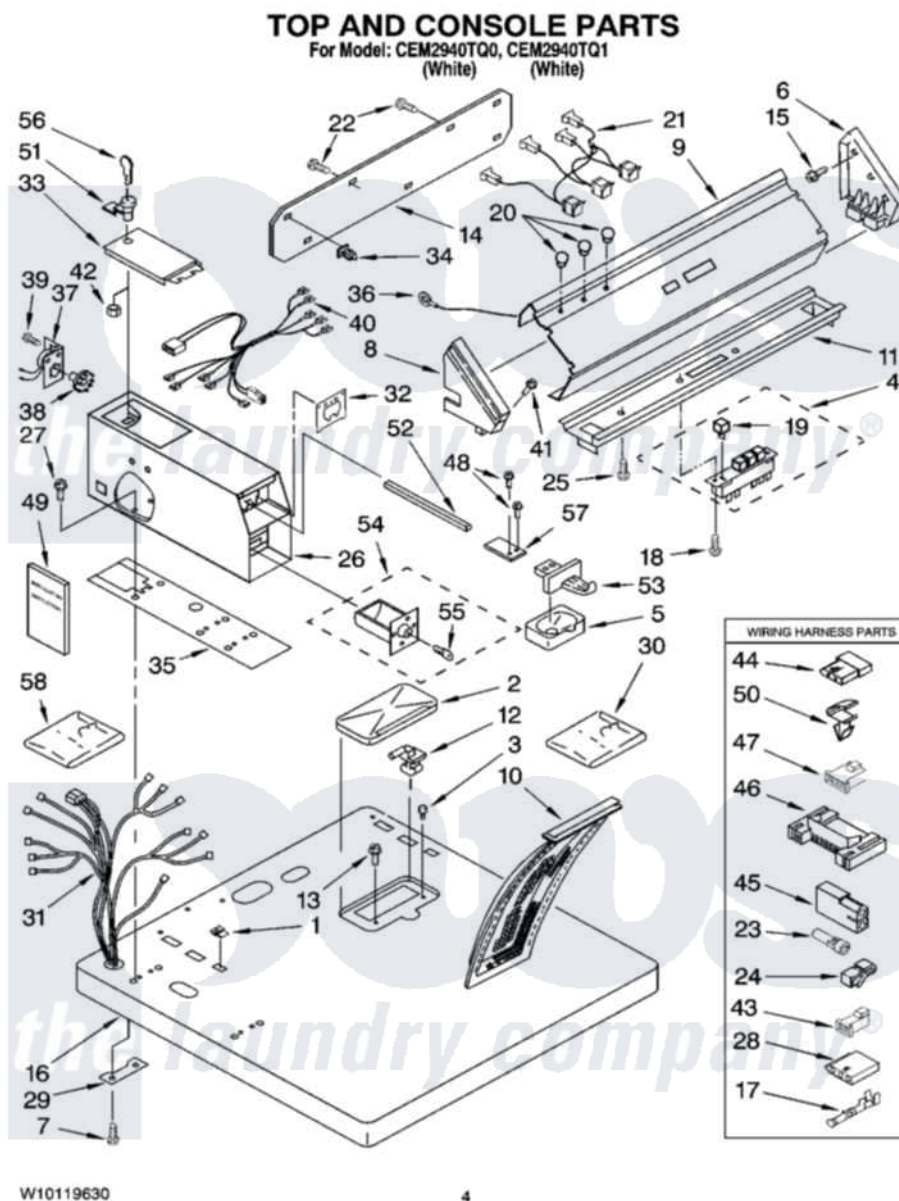

Whirlpool CEM2940TQ1 02 - TOP AND CONSOLE PARTS

Whirlpool [Commercial Whirlpool CEM2940TQ1 Dryer Parts](#) Parts Diagram 02 - TOP AND CONSOLE PARTS
[Click on the part number to view part](#)

Item	Original Part Number	Replaced By	Status	Part Description
1	357213			Nut, Push-In
2	8283378			Cover, Lint Screen
3	297535	17258		Bumper
4	8316437	W10330137		Switch, Pushbutton
5	385421			Funnel, Coin
6	3949737			Cap, End
7	98445			Screw, 10-16 X 3/4
8	3402631			End Cap
9	W10127740			Panel, Control
10	349639			HANDLE AND LINT SCREEN ASSEMBLY
11	3398113	3949733		Bracket, Control
12	3978606			Hinge, Lint Lid
"	3978605	W10044470		Hinge, RH
13	688983	487240		Screw, For Mtg. Service Capacitor
14	3387978			Panel, Rear Console